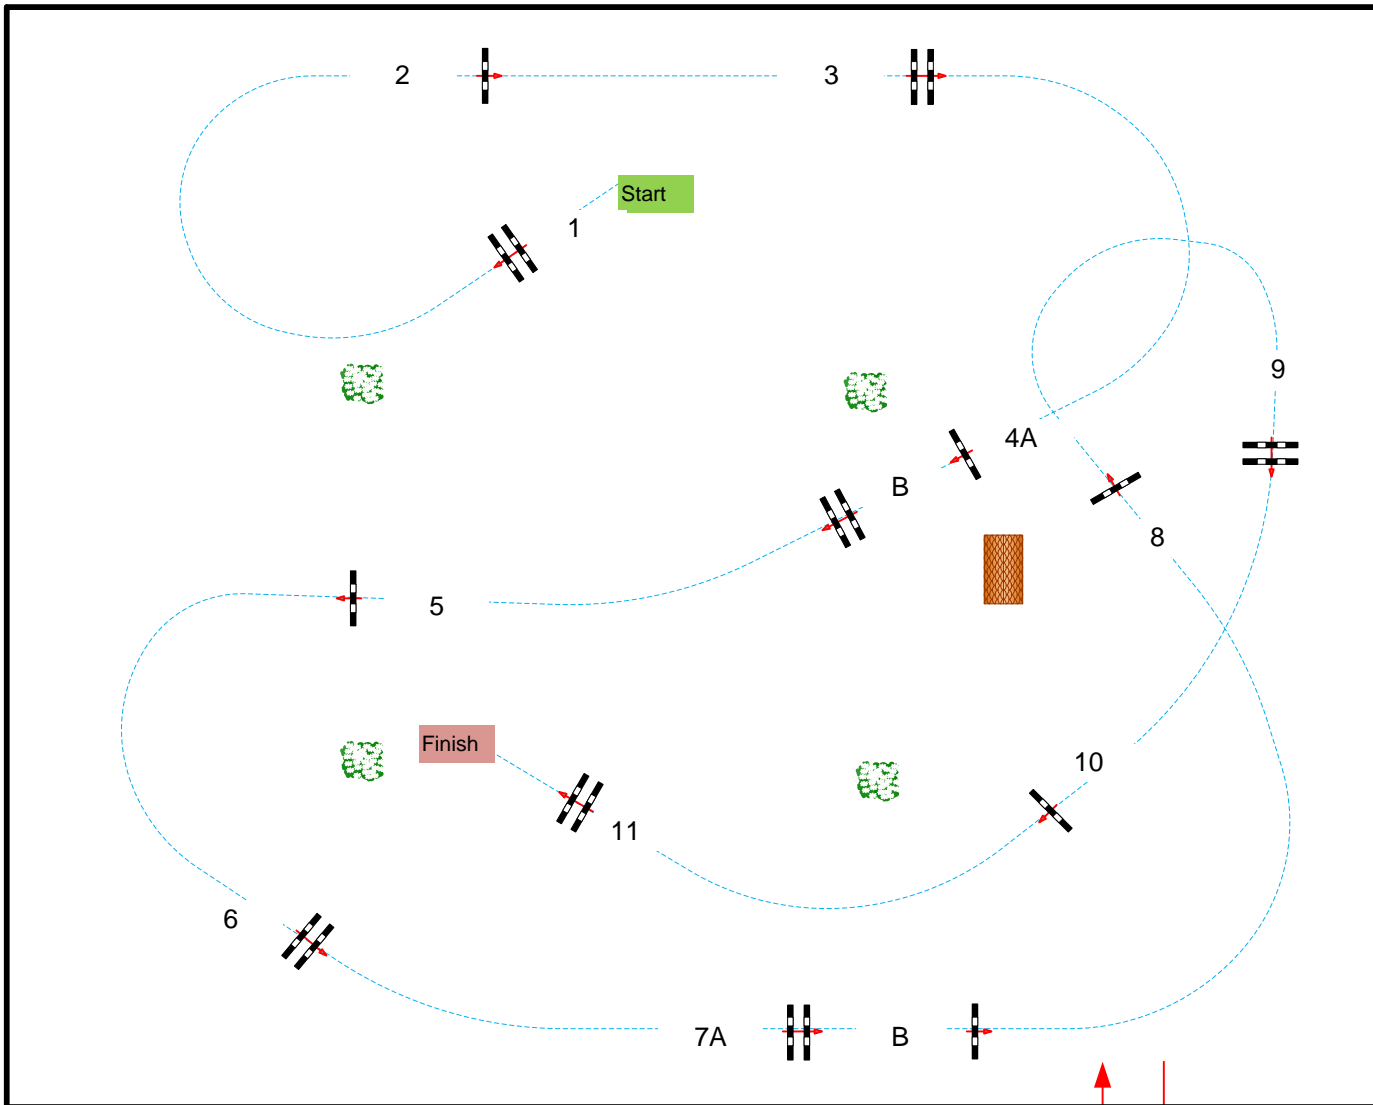

Table: A
National RG:
FEI RG / Art. 238.2.1
Height: 1,20 m

Speed: 350 m/min

Length: 460 m

Time allowed: 79 sec

Time limit: 158 sec

Obstacles: 11

Efforts: 13

Course Designer;
Marco de jong
Henk Linders
Pieter Vitse