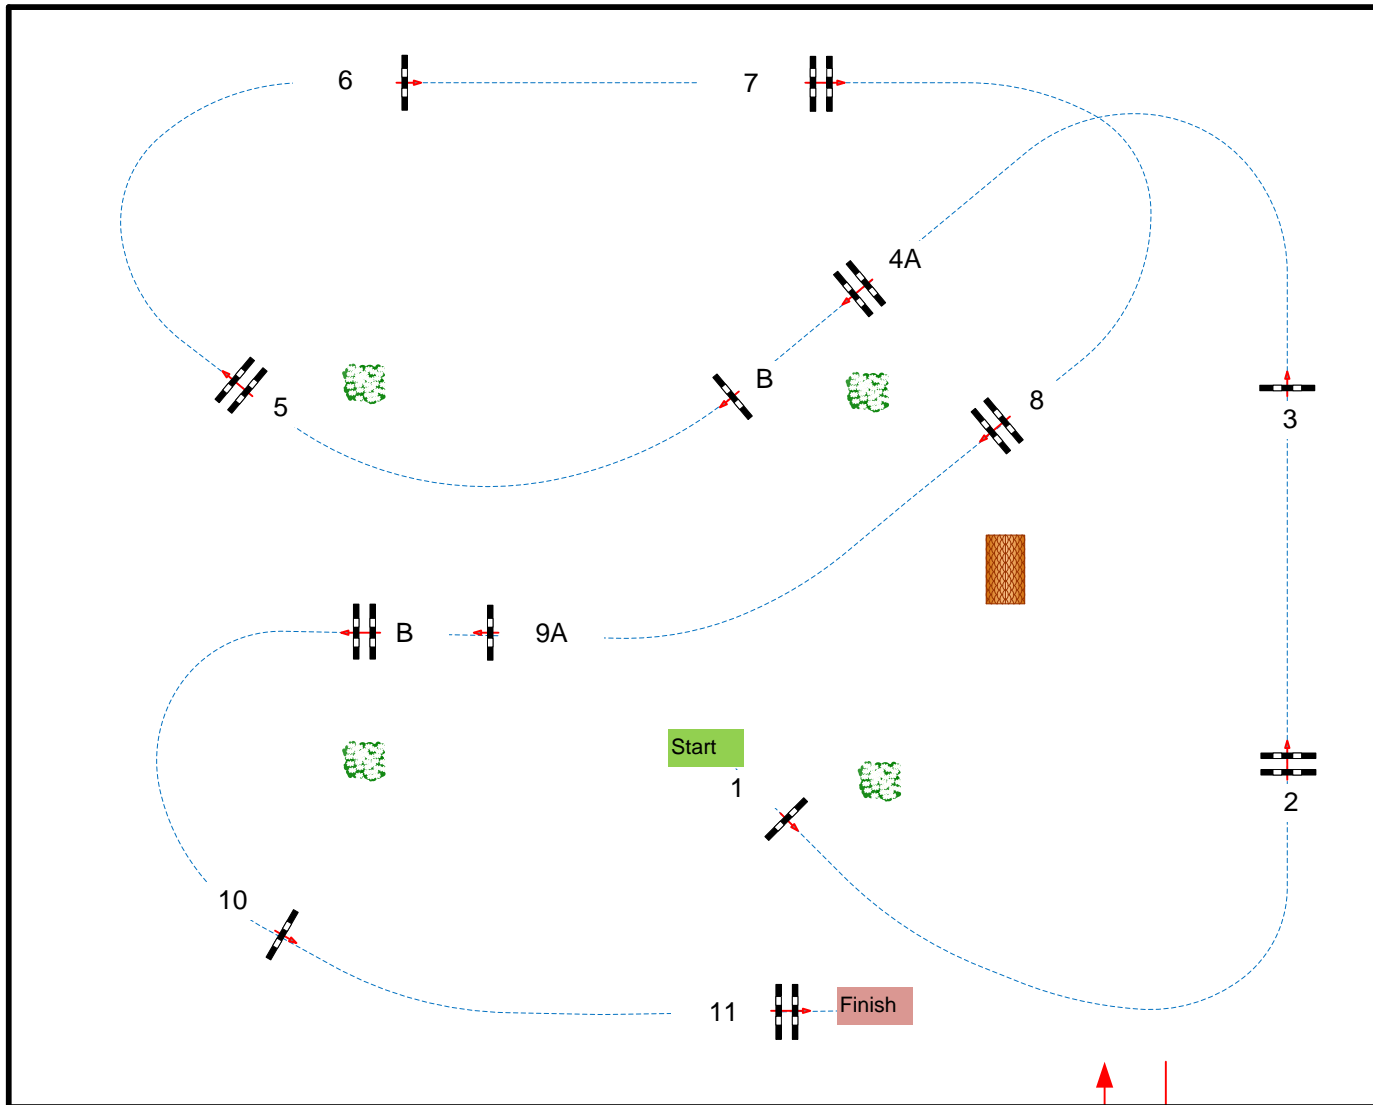

CSI**** / * / YH Lier

JURY

FLANDRIA ARENA

Class No.:

A

CSI YH 5yrs old

clear round

donderdag 23 juli 2020

Start: 9:00

Table: A

National RG:

FEI RG / Art. 238.1.1

Height: 1,10 m

Speed: 350 m/min

Length: 460 m

Time allowed: 79 sec

Time limit: 158 sec

Obstacles: 11

Efforts: 13

Course Designer;
Marco de jong
Henk Linders
Pieter Vitse