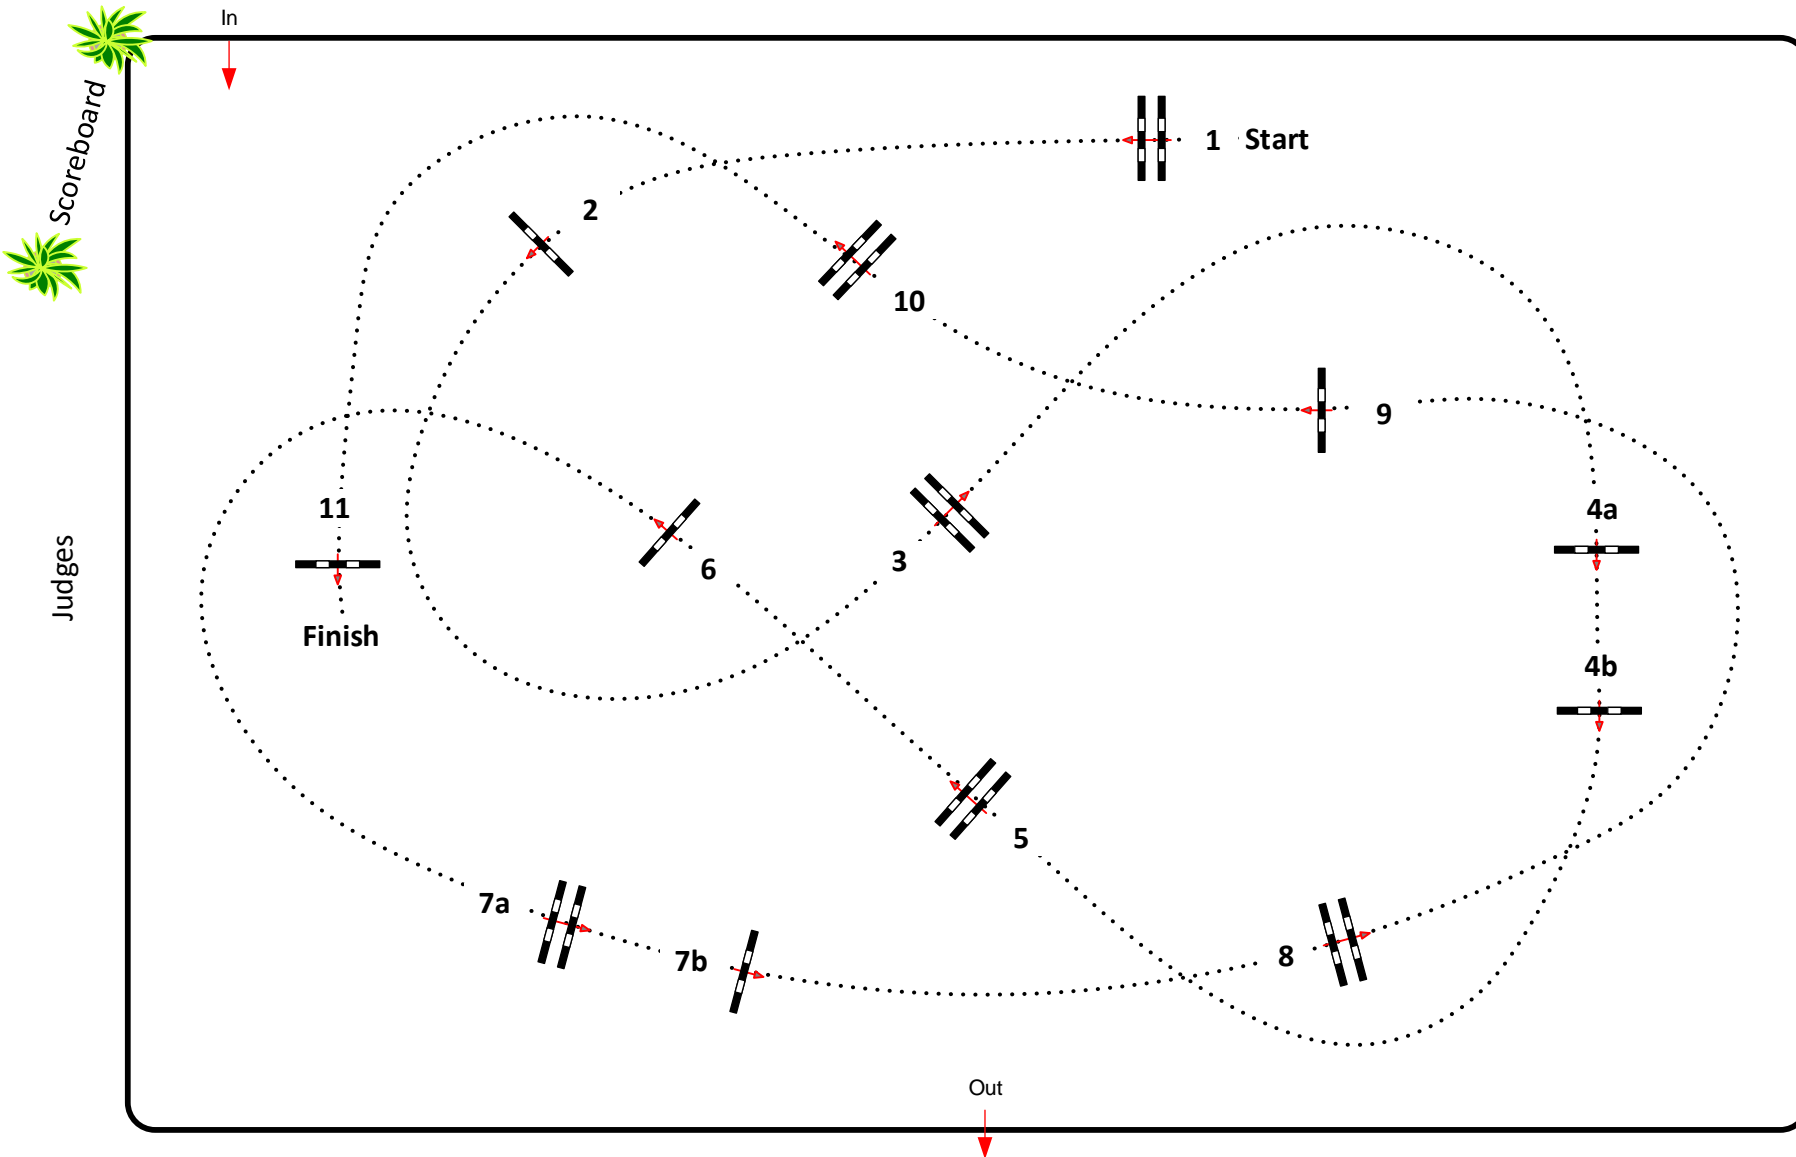

## Week 1

19

Ladies Tour

Competition against the clock

Wednesday, 05.08.2020

Table: A  
 National RG:  
 FEI RG / Art. 238.2.1  
 Height: 1,30 m

Speed: 375 m/min  
 Length: 500 m  
 Time allowed: 80 sec  
 Time limit: 160 sec

Obstacles: 11  
 Efforts: 13  
 Penalty sec  
 Closed combination:

1st Jump-off:  
 Length: 0 m  
 Time allowed: 0 sec  
 Time limit: 0 sec