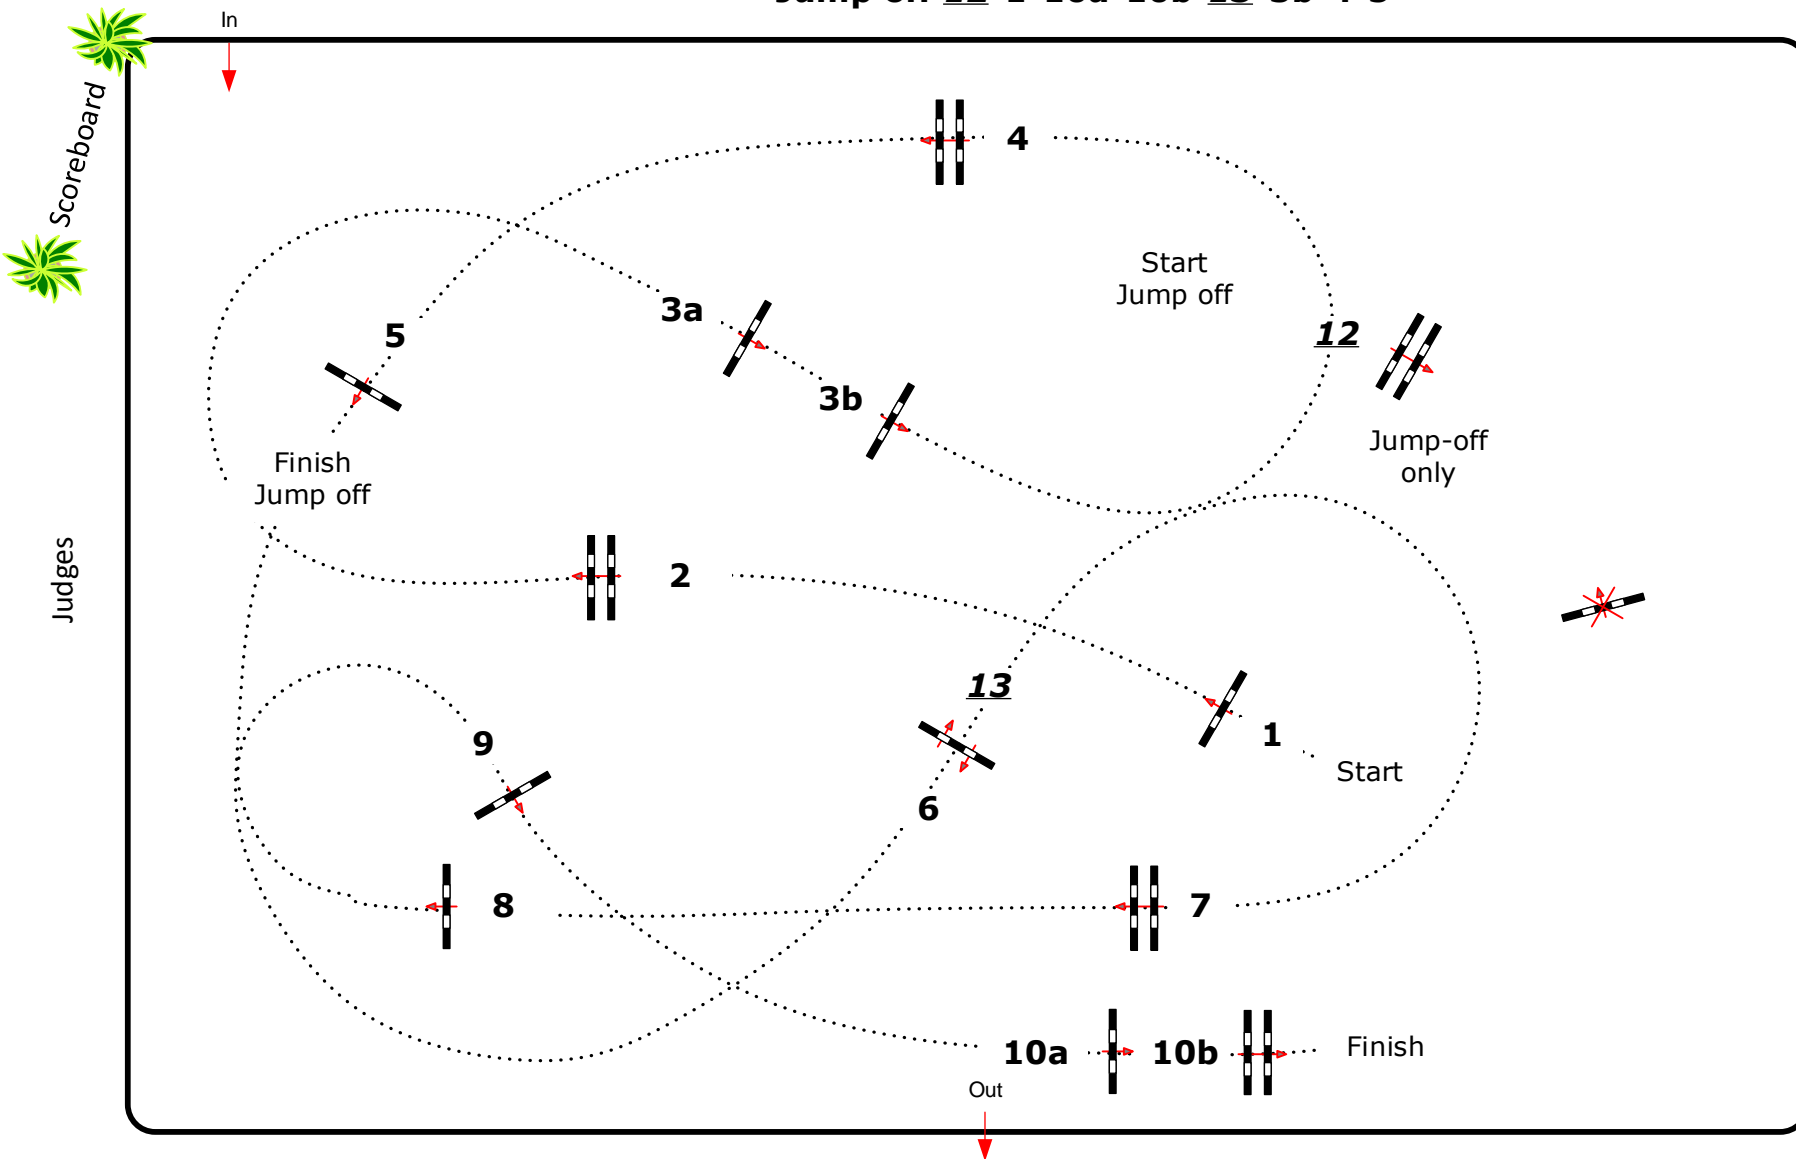

Eschweiler International 2020

24

Week 1

Children Tour – Grand Prix

Competition with jump off

Saturday, 08.08.2020

Jump off 12-1-10a-10b-13-3b-4-5

Table: A
National RG:
FEI RG / Art. 238.2.2
Height: 1,20 m

Speed: 350 m/min
Length: 510 m
Time allowed: 88 sec
Time limit: 176 sec

Obstacles: 10
Efforts: 12
Penalty sec
Closed combination:

1st Jump-off:
12-1-10a-10b-13-3b-4-5
Length: 360 m
Time allowed: 62 sec
Time limit: 124 sec