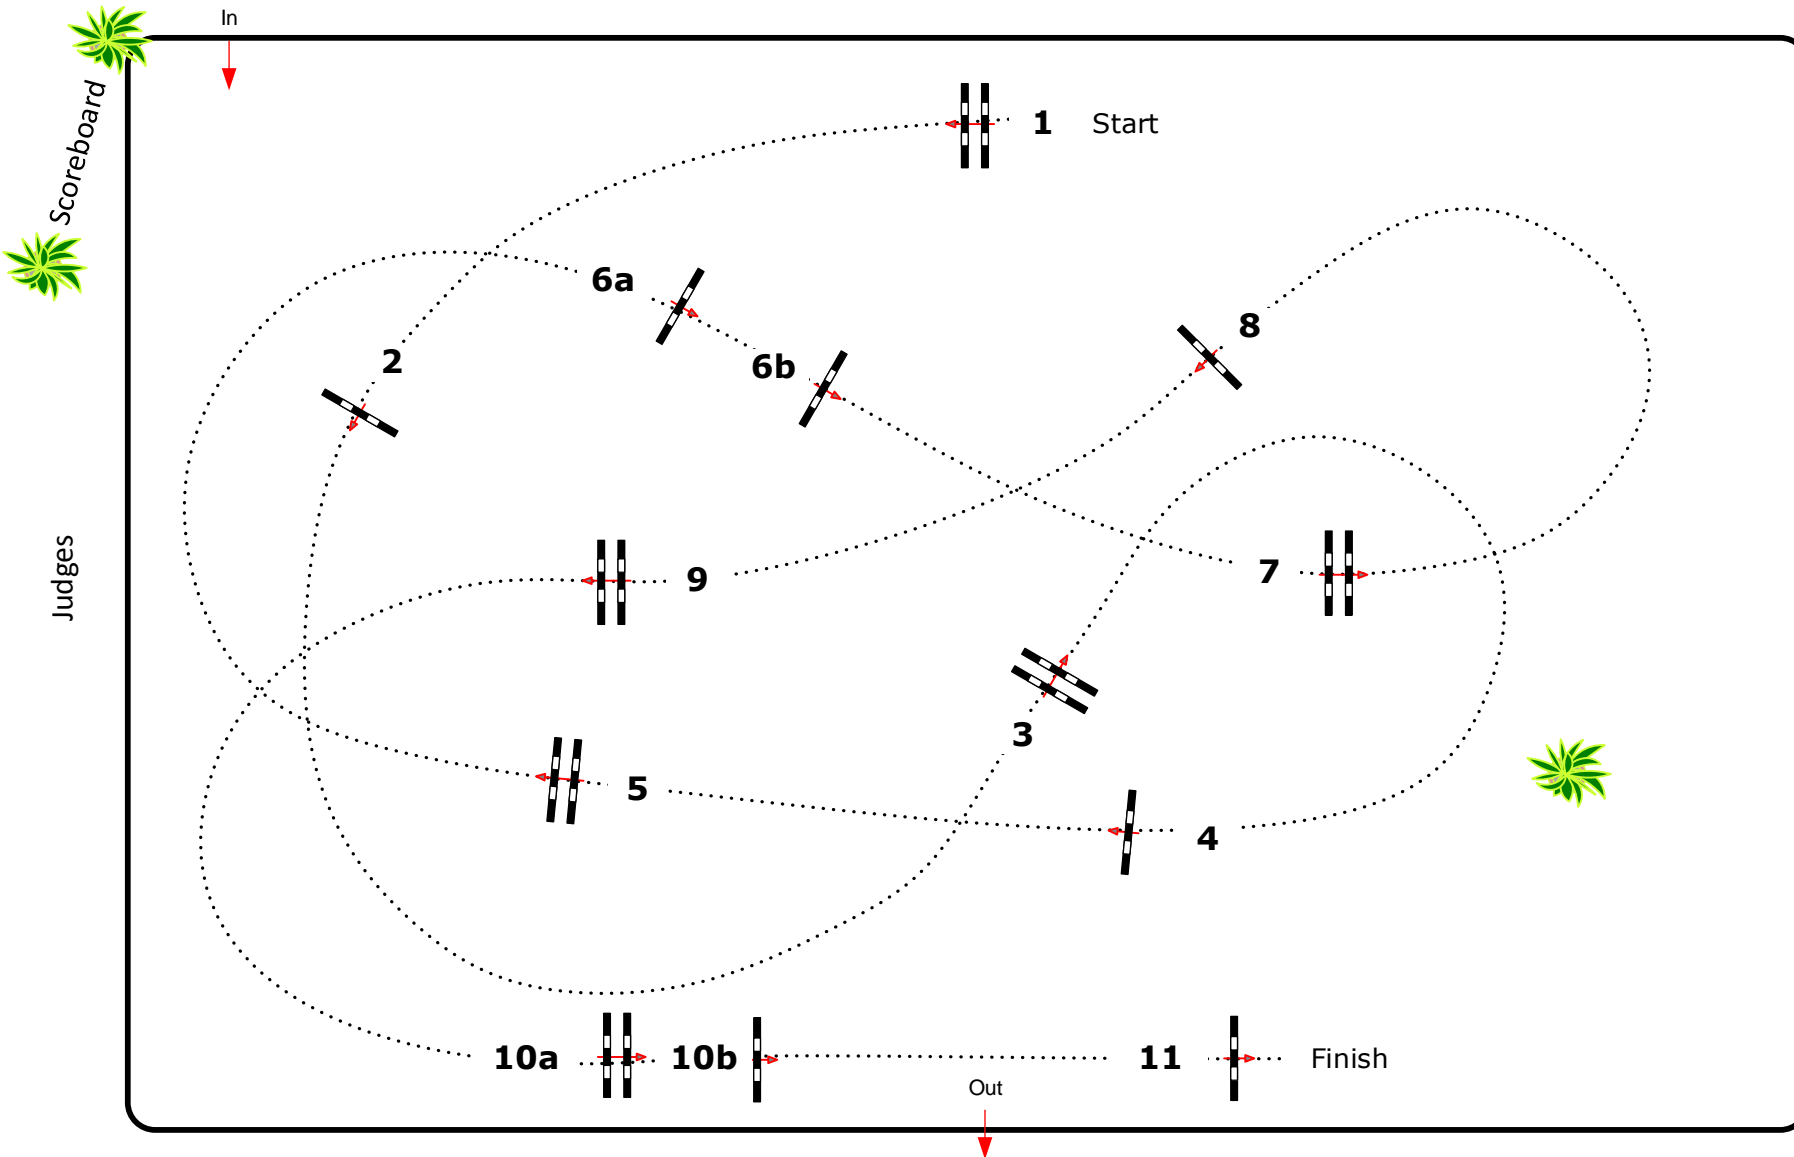

Eschweiler International 2020

Week 2

4

Medium Tour

Competition penalties and time

Monday, 10.08.2020

Table: A
National RG:
FEI RG / Art. 238.2.1
Height: 1,30 m

Speed: 375 m/min
Length: 510 m
Time allowed: 82 sec
Time limit: 164 sec

Obstacles: 11
Efforts: 13
Penalty sec
Closed combination:

1st Jump-off:

Length: 0 m
Time allowed: 0 sec
Time limit: 0 sec