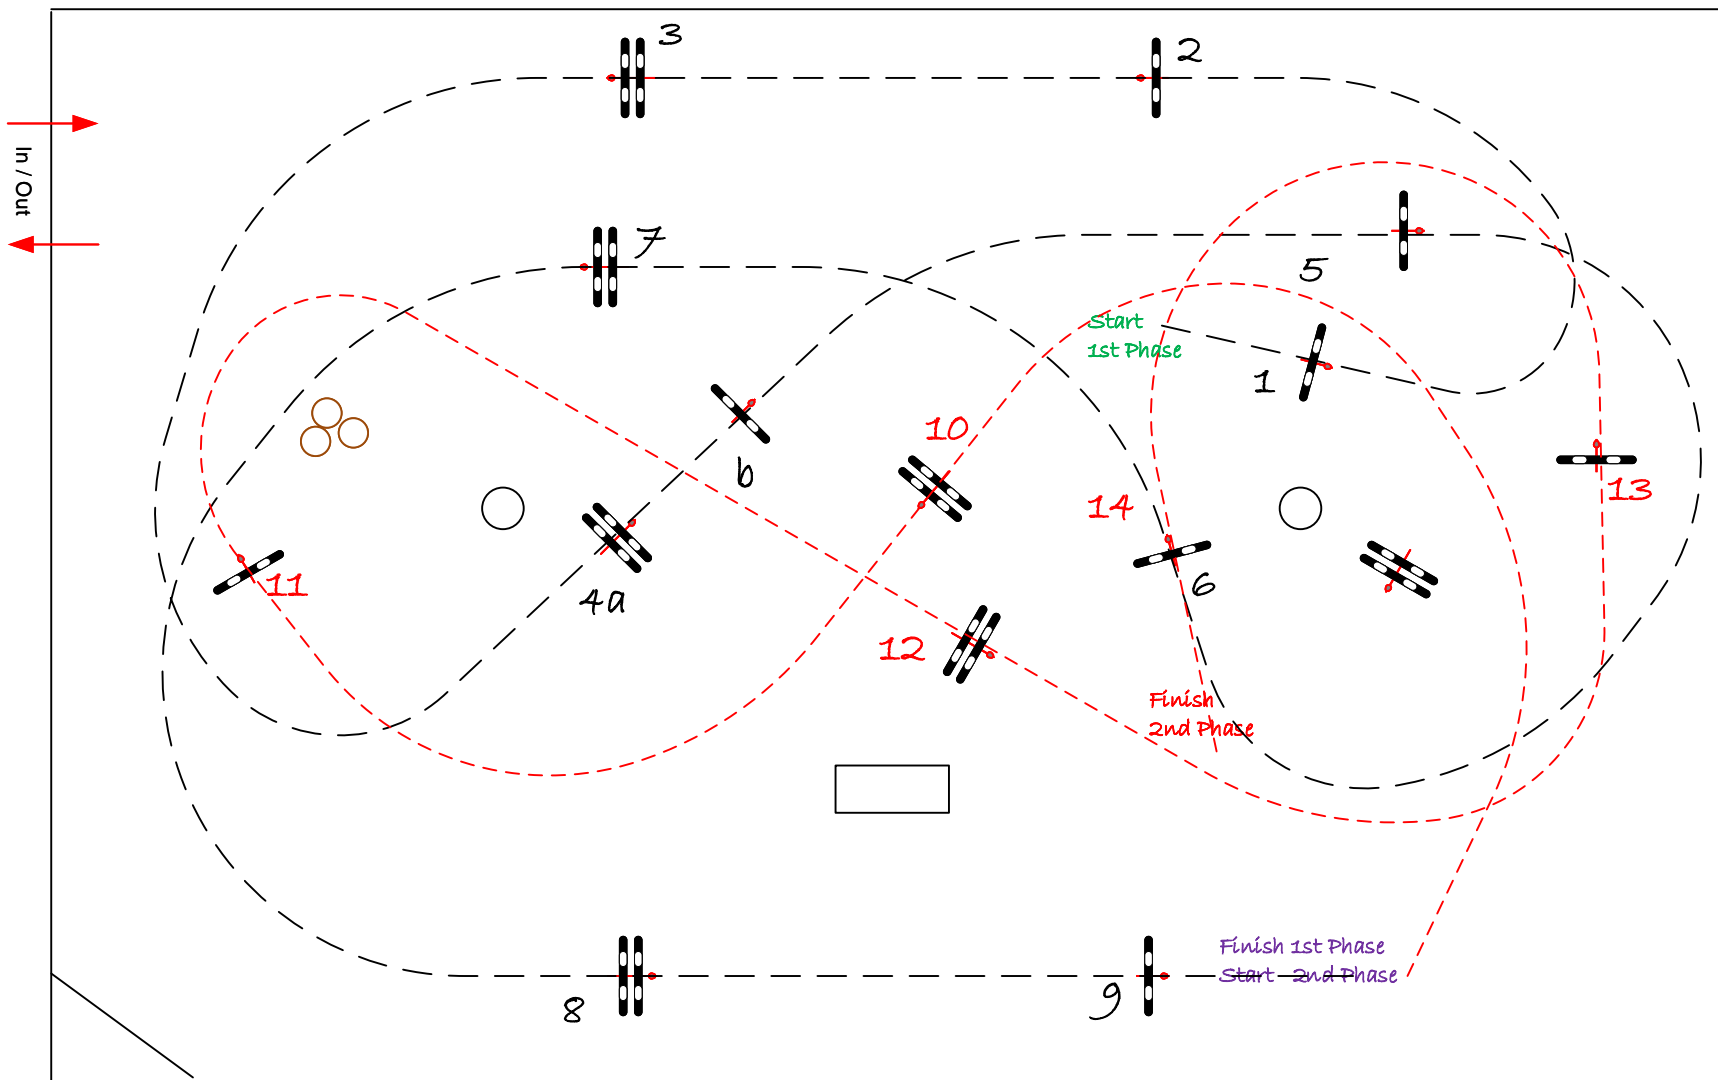

## SUMMER EURO REGIO

Class No.: 12 + 13

0.80 + 0.85

Competition in two Phases

zaterdag 22 augustus 2020

COURSE DESIGNER  
VERBOVEN LUC  
0476.46.40.70

Table: A  
National RG:  
FEI RG / Art. 274.1.5.3  
Height: 0.80 + 0.85 m

Speed: 350 m/min

Length: 420 m

Time allowed: 72 sec

Time limit: 144 sec

Obstacles: 1 --- 9

Efforts: 10

Penalty sec

Closed combination:

2nd Phase:

10 --- 14

Length: 290 m

Time allowed: 50 sec

Time limit: 100 sec

JURY