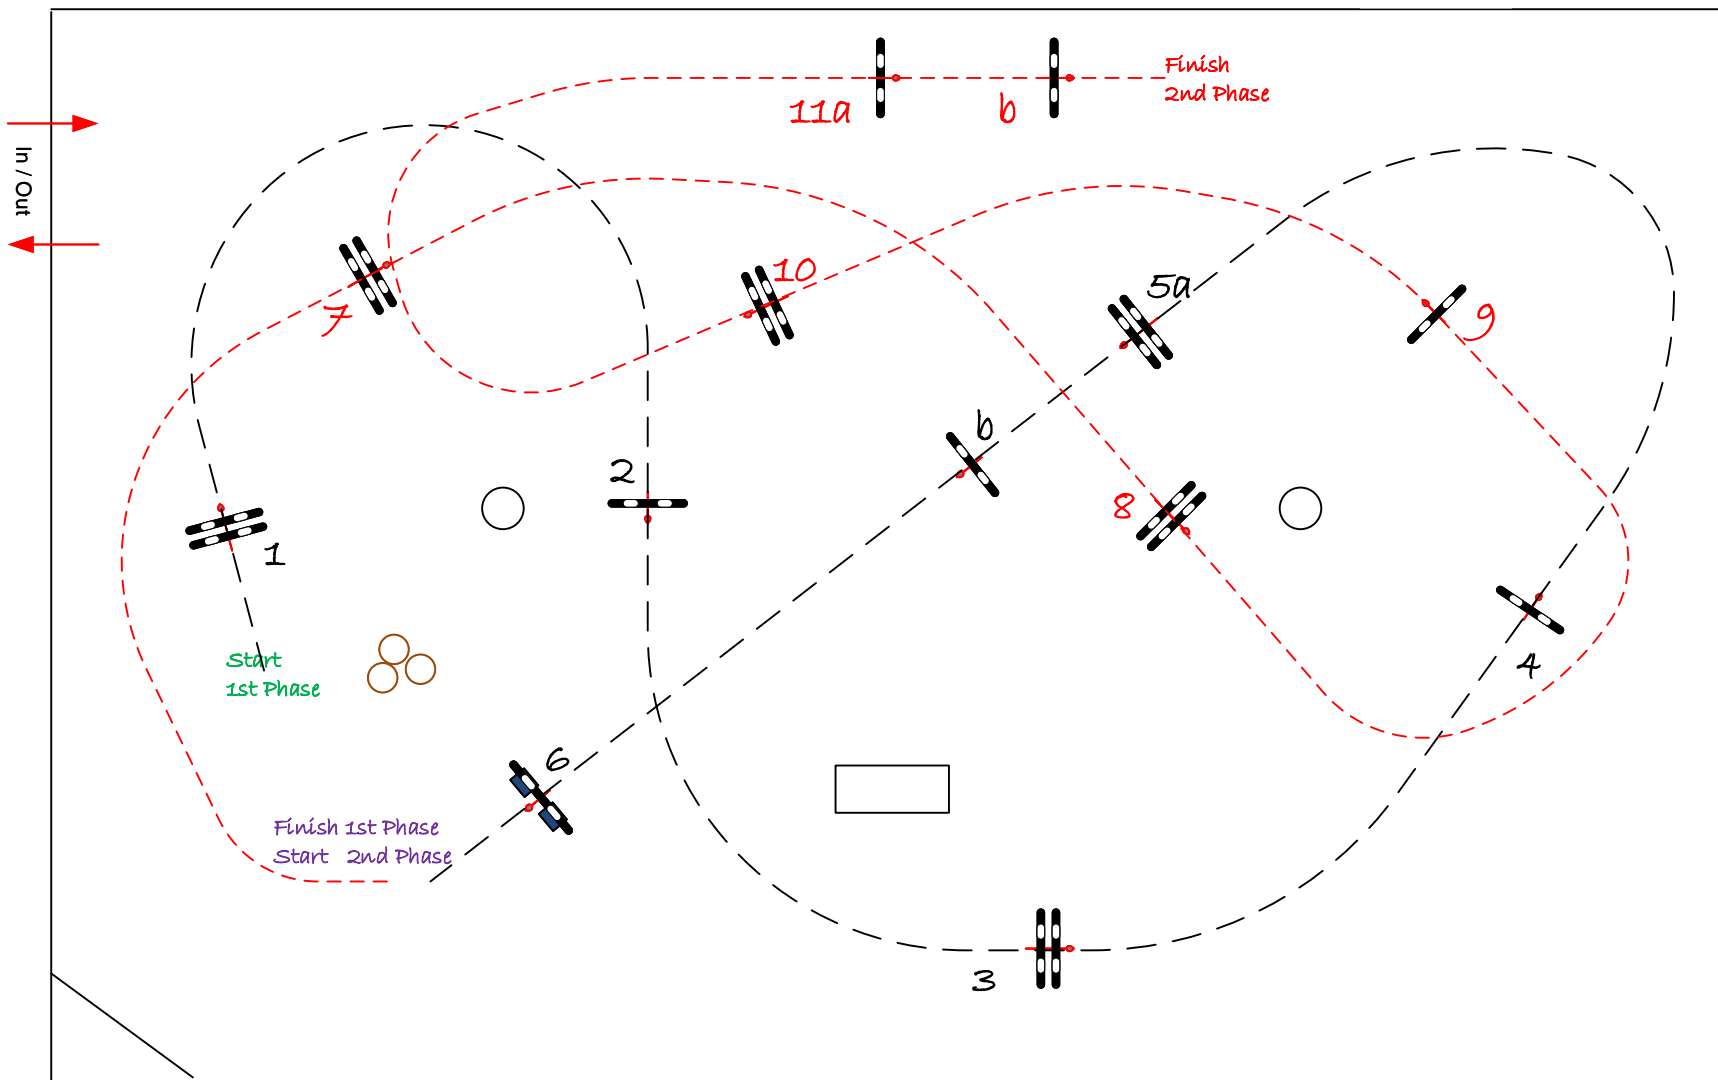

0476.46.40.70

Table: A
National RG:
FEI RG / Art. 274.2.5
Height: 1.05 m

Speed: 350 m/min

Length: 240 m

Time allowed: 42 sec

Time limit: 84 sec

Obstacles: 1 - 6

Efforts: 7

Penalty sec

Closed combination:

2nd Phase:

~~7~~ - 11

Length: 260 m

Time allowed: 45 sec

Time limit: 90 sec

JURY