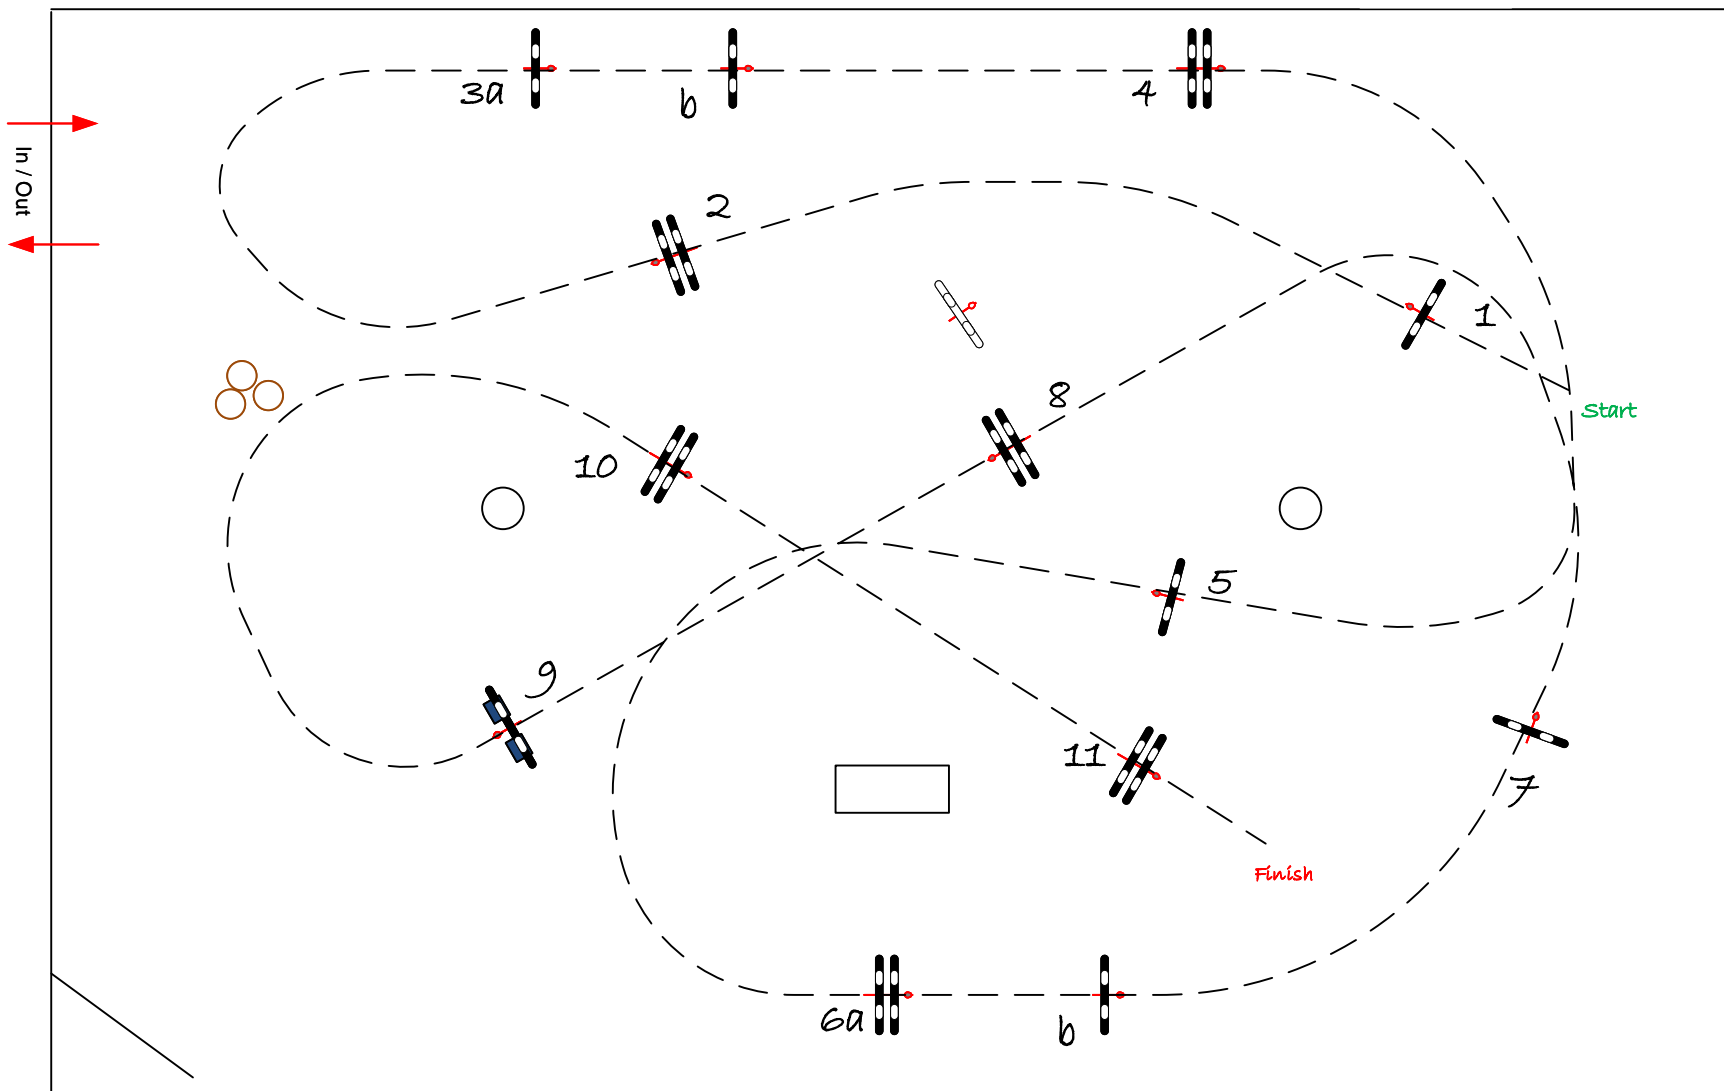

0476.46.40.70

Table: A
National RG:
FEI RG / Art. 238.2.1
Height: 1,15 m

Speed: 350 m/min

Length: 470 m

Time allowed: 81 sec

Time limit: 162 sec

Obstacles: 11

Efforts: 13