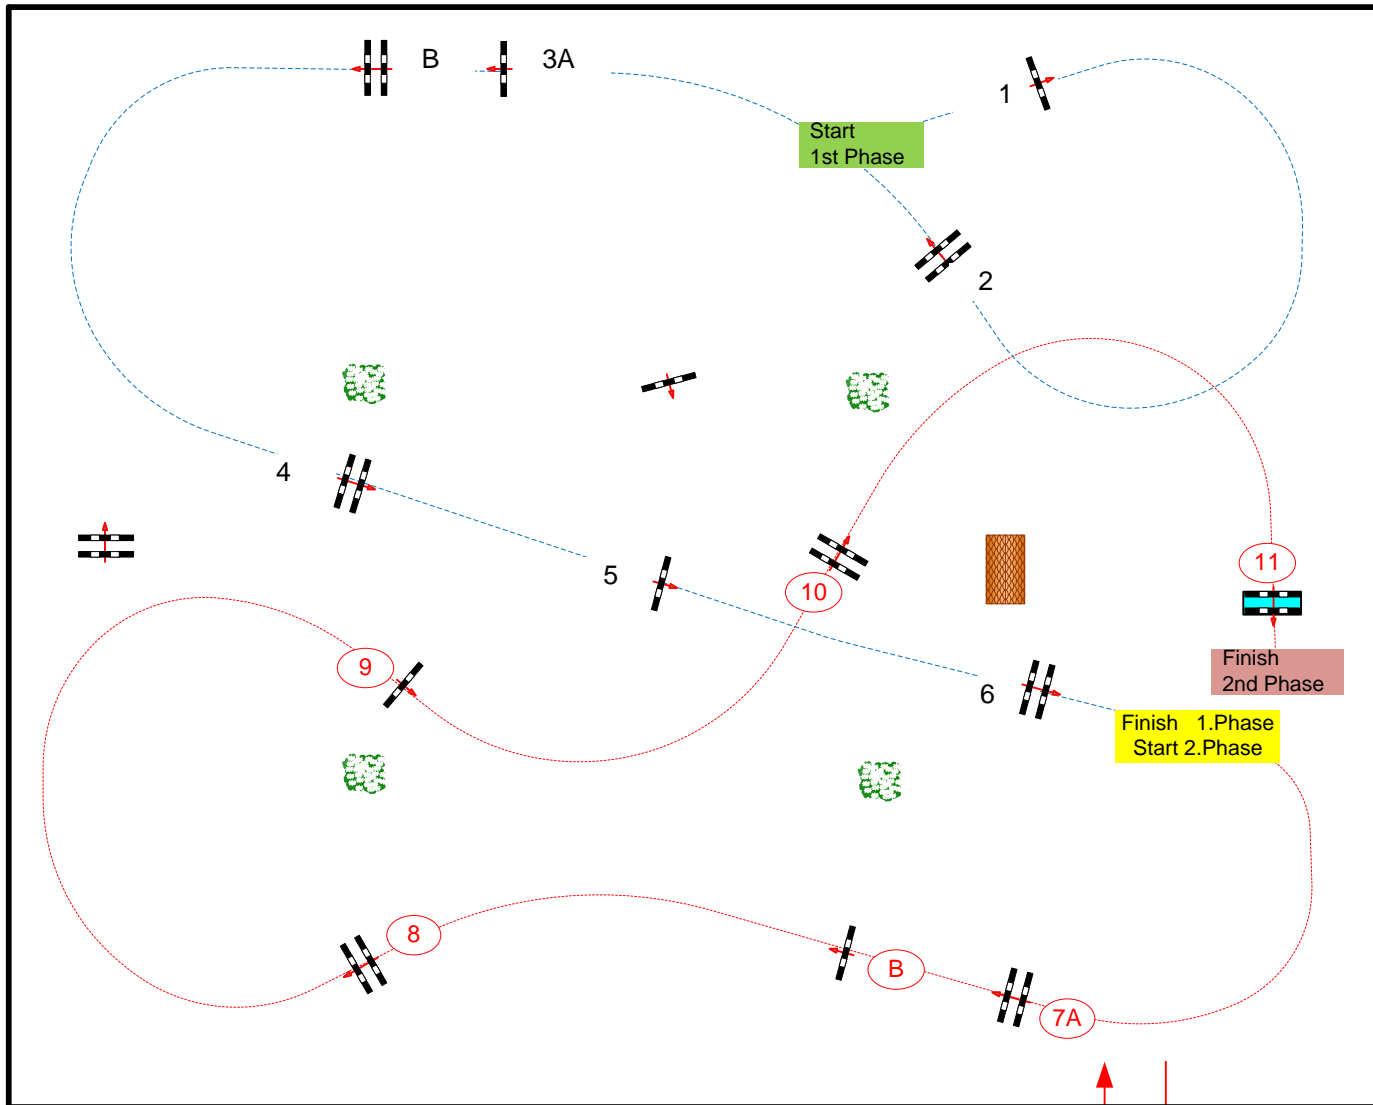

# CSI\*\*\*\* / \* / YH Lier

JURY

FLANDRIA ARENA

Class No.:

5

CSI\*\*\* 1,40

Competition in two Phases special

vrijdag 25 september 2020

250 m

Time allowed:

43 sec

Time limit:

86 sec

Obstacles:

1-6

Efforts:

7

Penalty sec

Closed combination:

2nd Phase:

7-11

Length:

260 m

Time allowed:

45 sec

Time limit:

90 sec

Course Designer;

Marco de jong

Henk Linders

Luc Verboven