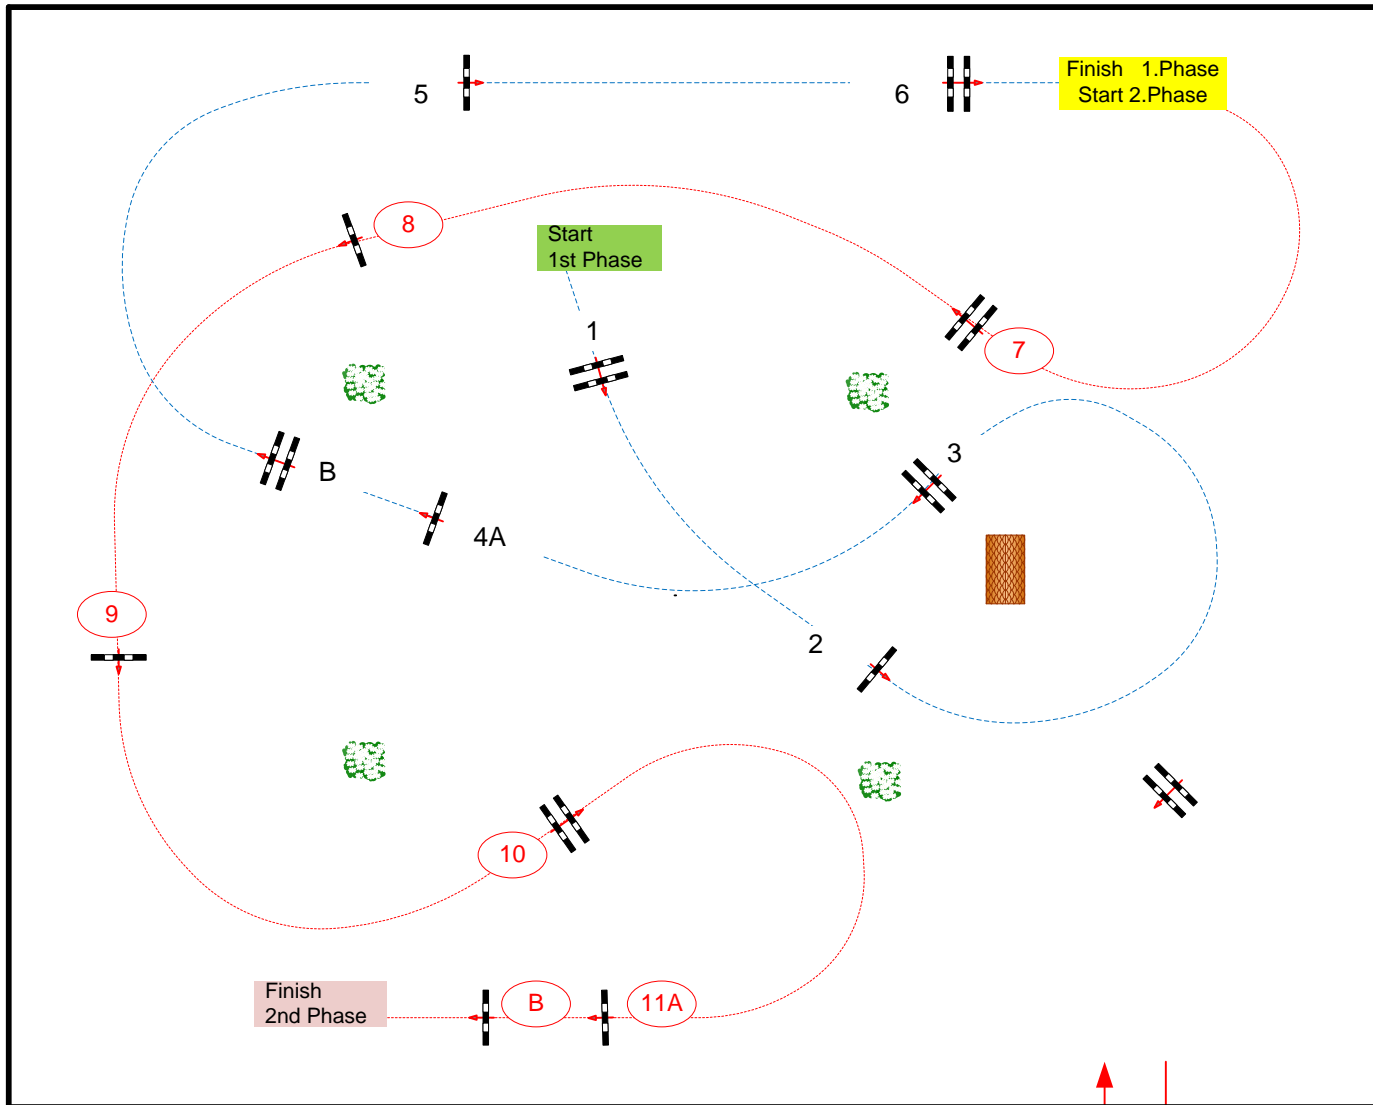

# CSI\*\*\*\* / \* / YH Lier

JURY

FLANDRIA ARENA

Class No.:

VII

CSI\* 1,30

Competition in two Phases special

zaterdag 26 september 2020

Table: A

National RG:

FEI RG / Art. 274.2.5

Height: 1,30 m

Speed: 350 m/min

Length: 260 m

Time allowed: 45 sec

Time limit: 90 sec

Obstacles: 1-6

Efforts: 7

2nd phase: 7-11

Length: 250 m

Time allowed: 43 sec

Time limit: 86 sec

Course Designer;

Marco de jong