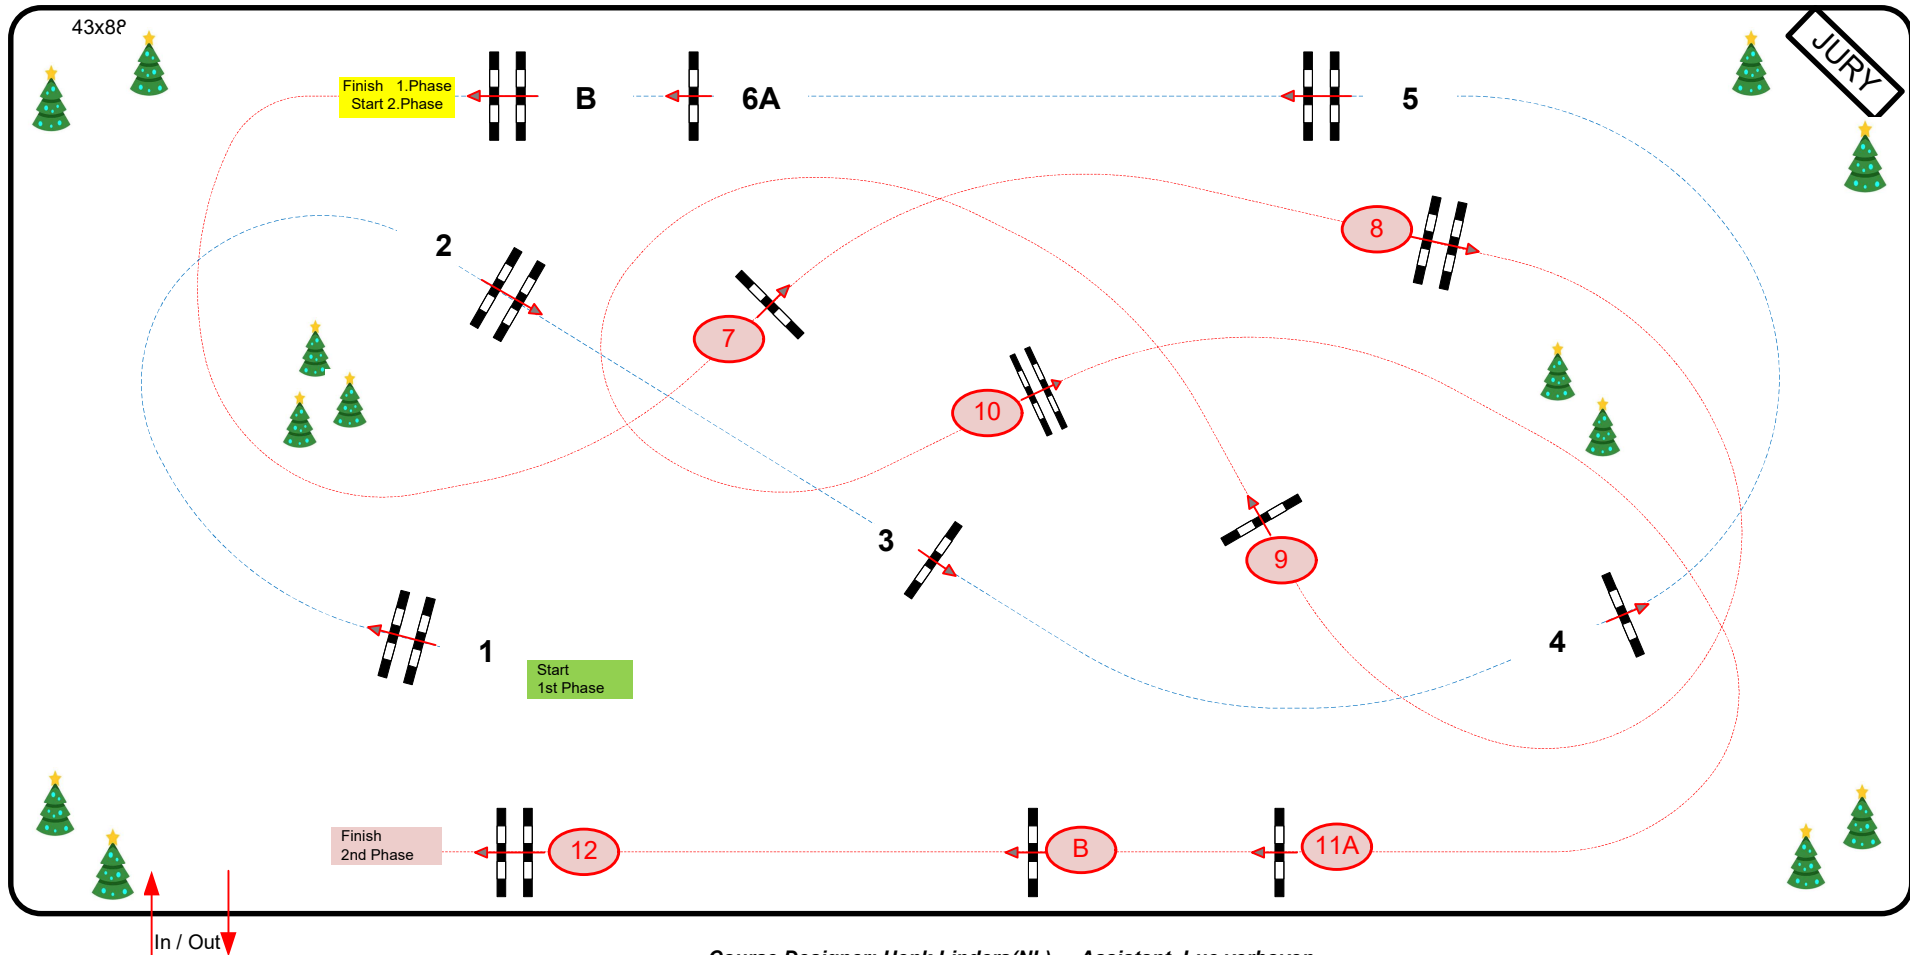

X-MAS Tour

CSI** / * / YH LIER

Class
E

CSI 5-6yrs

Woodlands International Sales Prijs

Competition in two Phases Special

zaterdag 12 december 2020

Table: A
National RG:
FEI RG / Art. 274.2.5
Height: 1,15 / 1,25 m

Speed: 350 m/min
Length: 210 m
Time allowed: 36 sec
Time limit: 72 sec

1st Phase: 1 - 6
Efforts: 7

2nd Phase: 7 - 12
Length: 270 m
Time allowed: 47 sec
Time limit: 94 sec

Course Designer; Henk Linders(NL) Assistant Luc verboven