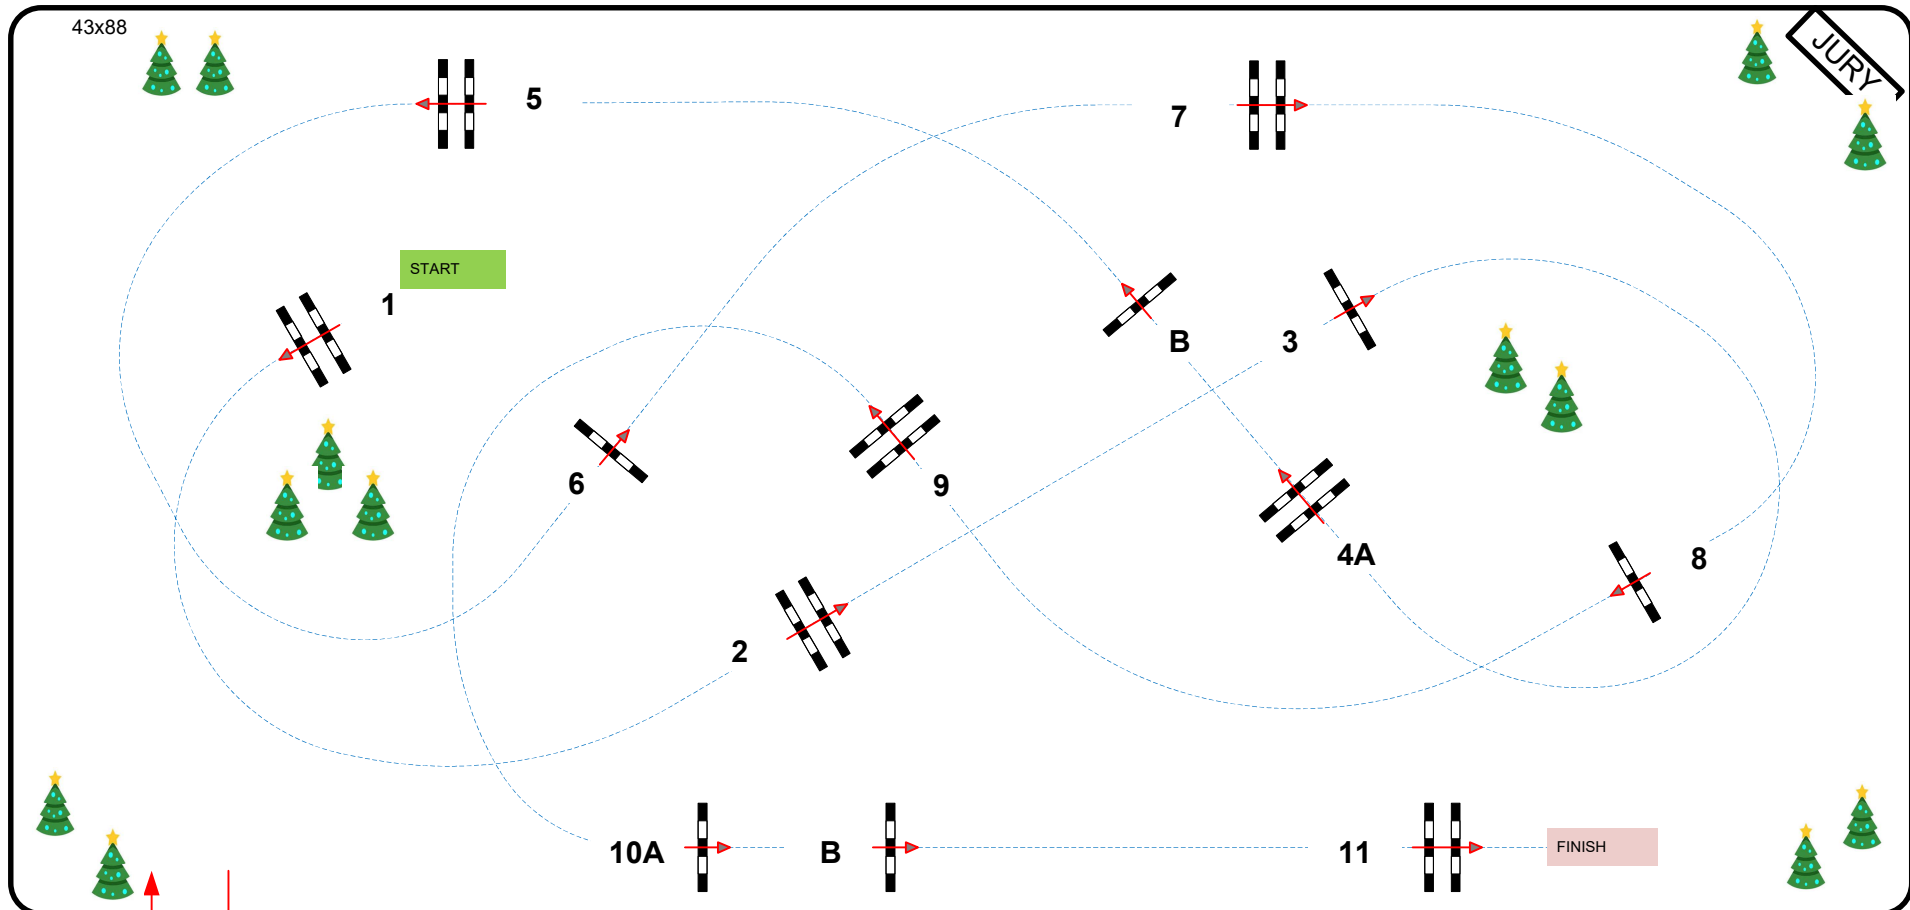

X-MAS Tour

CSI** / * / YH LIER

Class
D

CSI YH 7 yrs old

Competition against the clock

donderdag 10 december 2020

Table: A
National RG:
FEI RG / Art. 238.2.1
Height: 1,35 m

Speed: 350 m/min
Length: 440 m
Time allowed: 76 sec
Time limit: 152 sec

Obstacles: 11
Efforts: 13

In / Out

Course Designer; Henk Linders(NL) Assistant Luc verboven