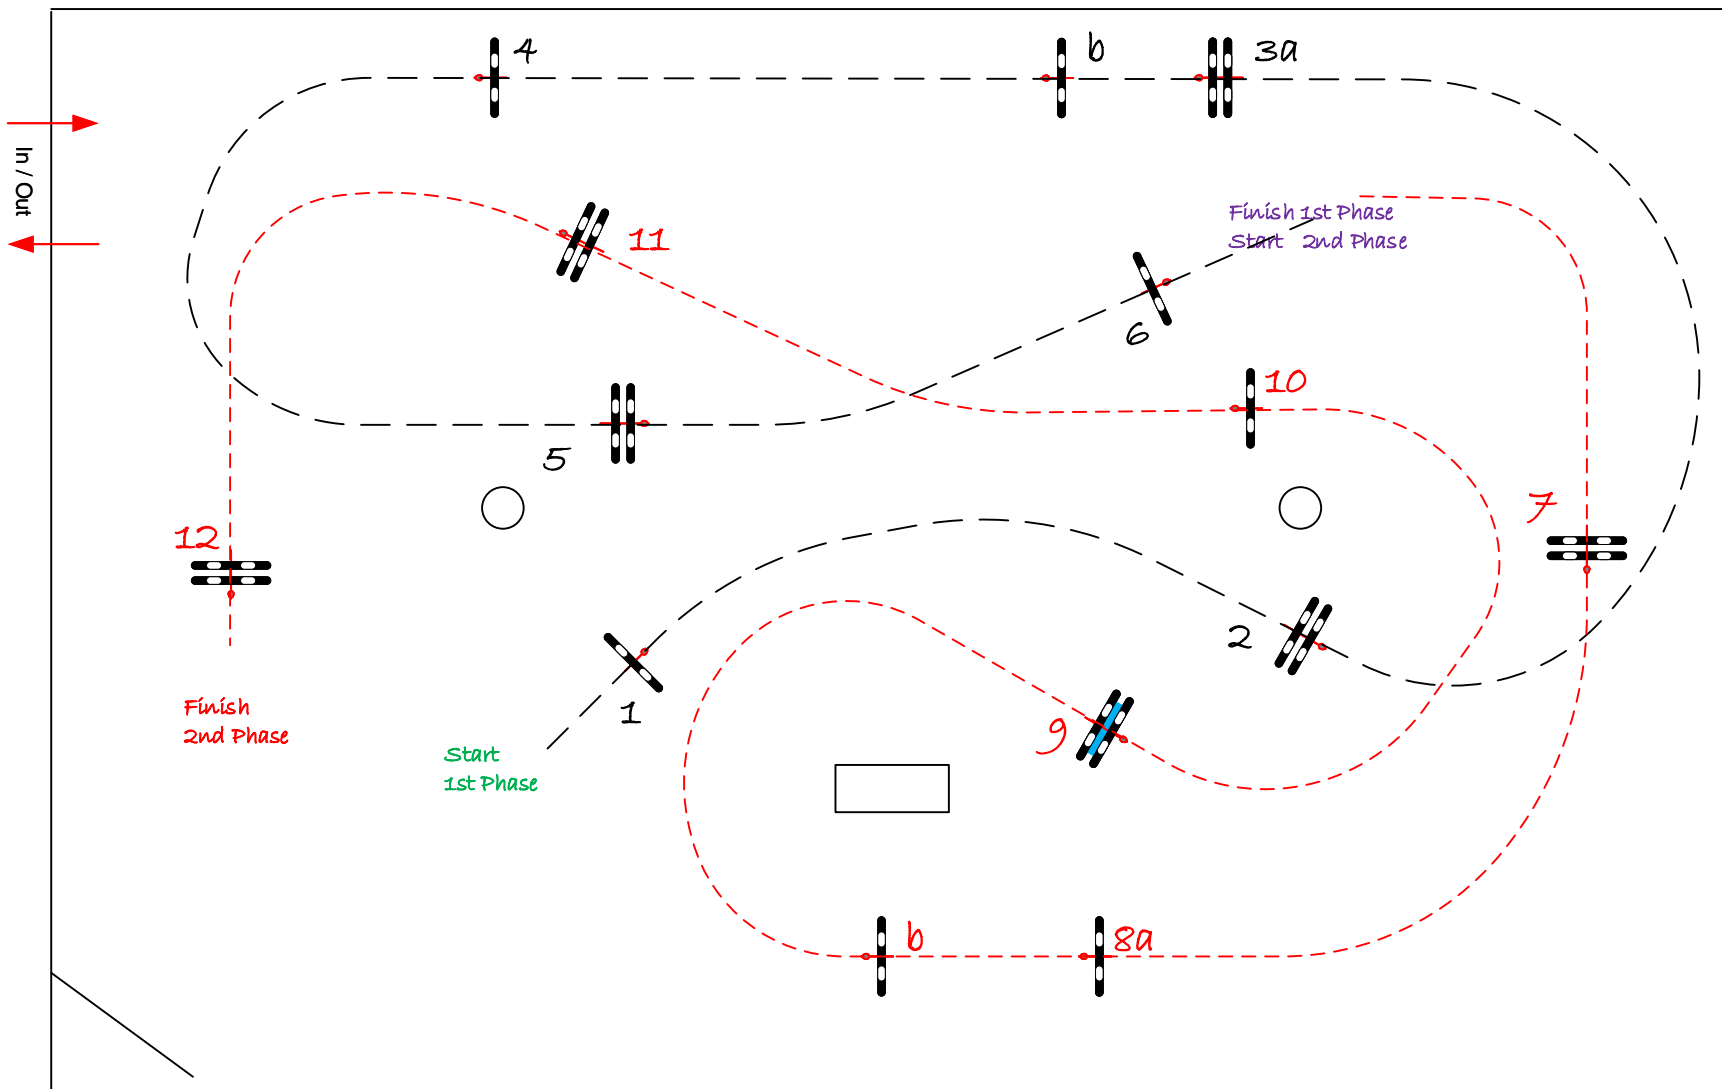

2nd Phase: 7 -- 12

National RG:

Length: 240 m

Efforts: 7

Length: 250 m

FEI RG / Art. 274.2.5

Time allowed: 42 sec

Penalty sec:

Time allowed: 43 sec

Height: 1.20 m

Time limit: 84 sec

Closed combination:

Time limit: 86 sec

COURSE DESIGNER  
VERBOVEN LUC

0476.46.40.70

JURY