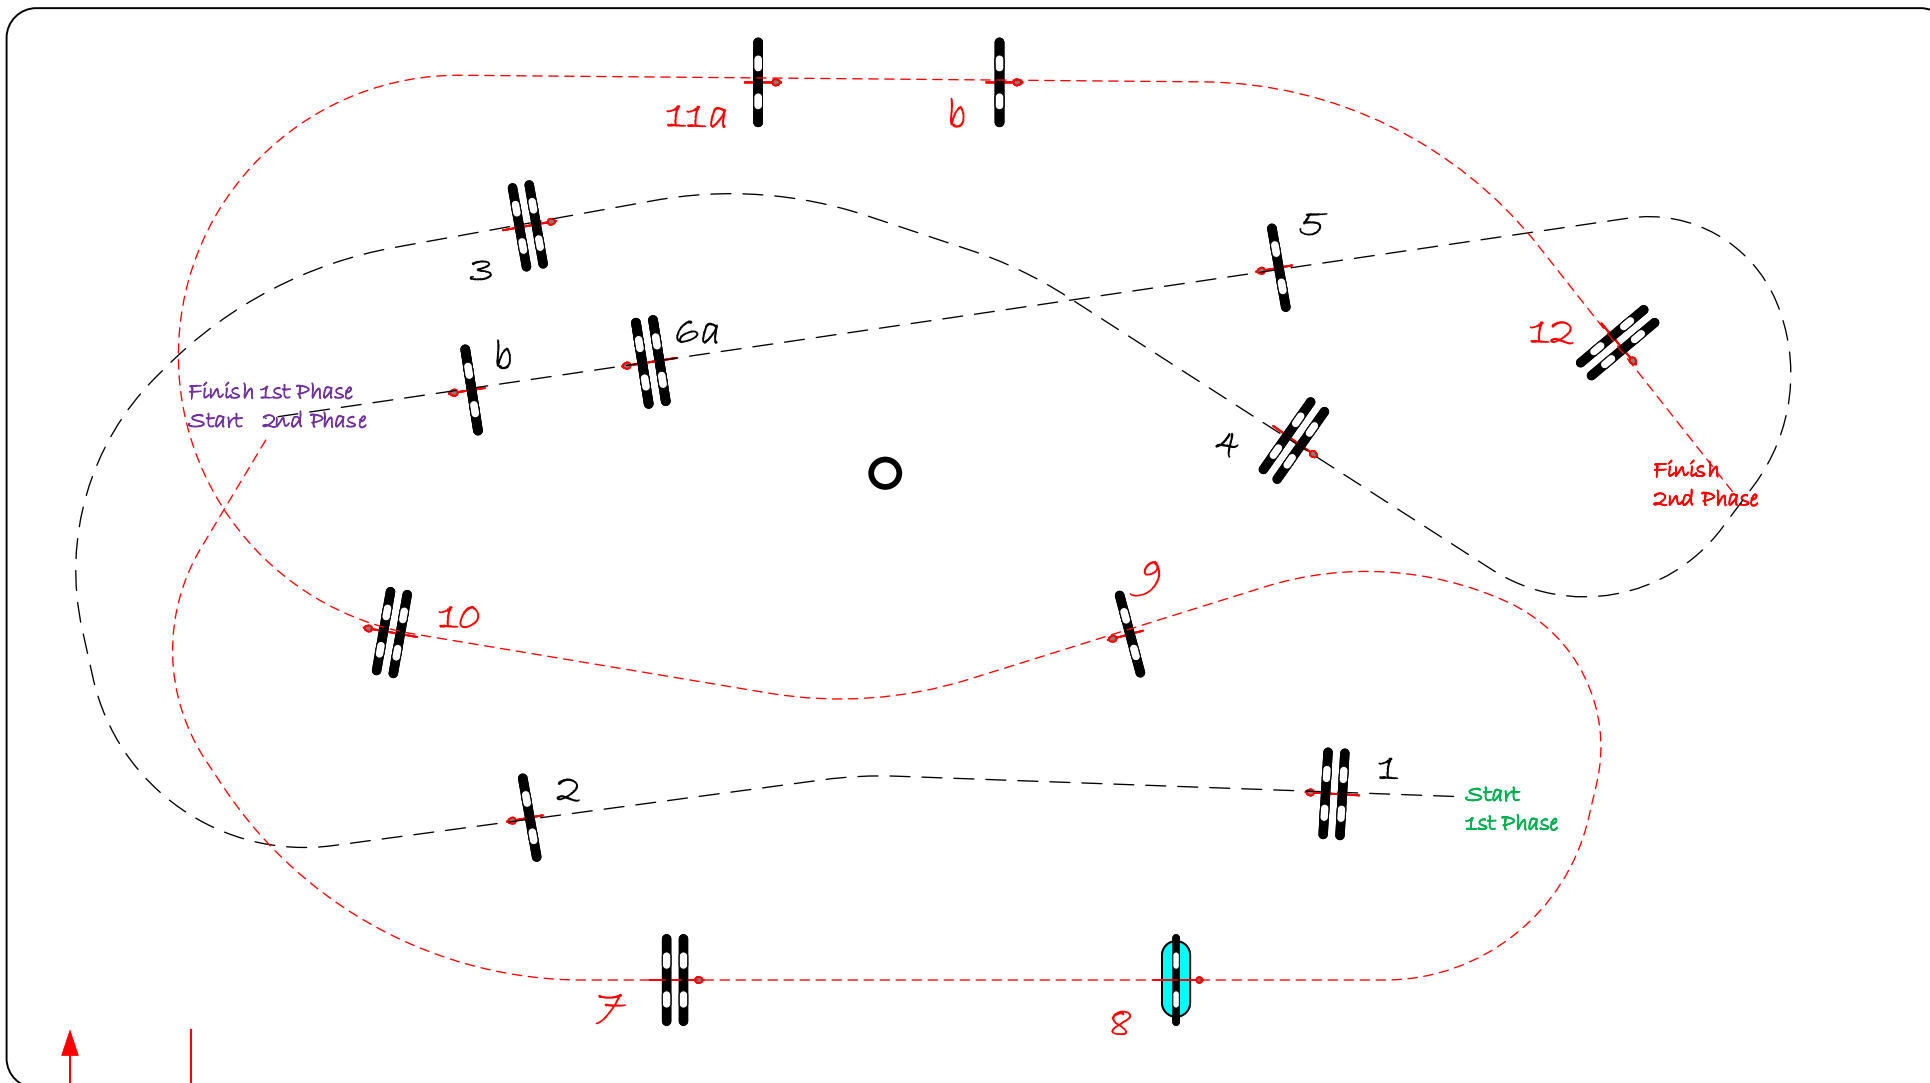

Obstacles: 1 - 6

Jump off: 7 - 12

National RG:

Length: 250 m

Efforts: 7

Length: 260 m

FEI RG / Art. 274.2.5

Time allowed: 40 sec

Penalty sec:

Time allowed: 42 sec

Height: 1,15 m

Time limit: 80 sec

Closed combination:

Time limit: 84 sec

JURY