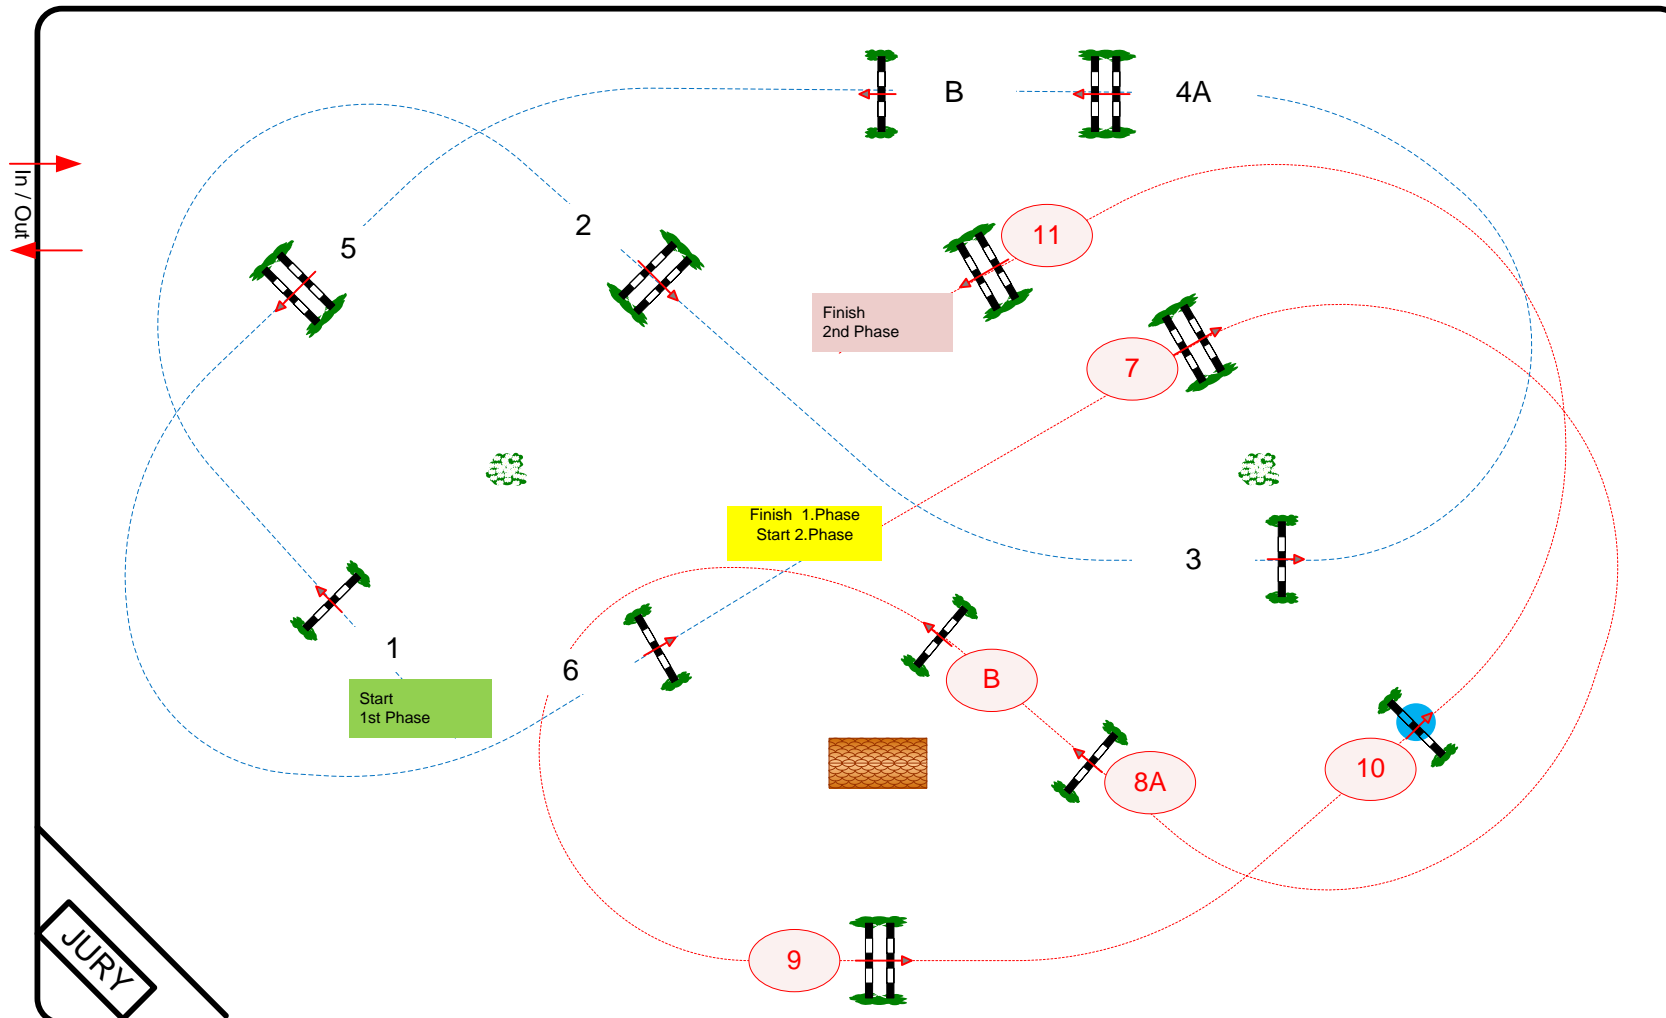

# CSI\*\*\* / \* / YH LIER

Table: A  
National RG:  
FEI RG / Art. 274.2.5  
Height: 1,20 m

Speed: 350 m/min  
Length: 280 m  
Time allowed: 48 sec  
Time limit: 96 sec

Obstacles: 1 - 6  
Efforts: 7

Jump-off: 7 - 11  
Length: 270 m  
Time allowed: 47 sec  
Time limit: 94 sec

STEPHEX ARENA

Class No.: **B**

CSI YH 6 yrs old

competition two phases special

vrijdag 23 juli 2021

Course Designer;  
Henk Linders  
Martin Jansman