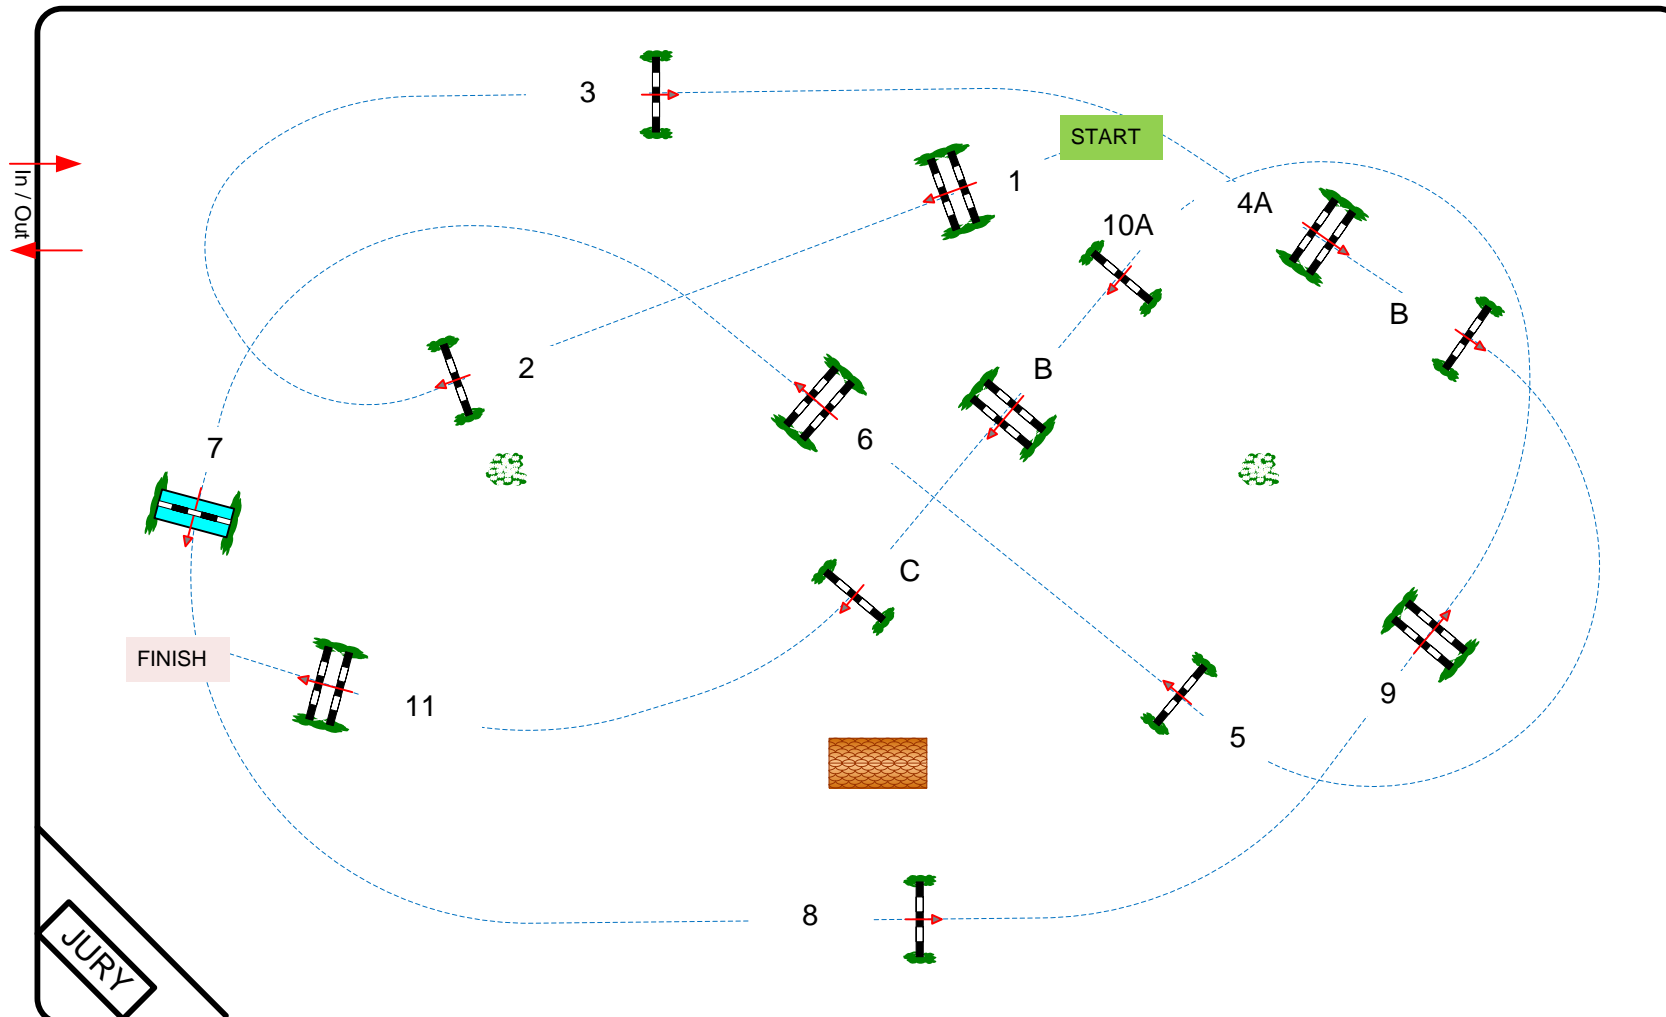

CSI** / * / YH LIER

Table: A
National RG:
FEI RG / Art. 238.2.2
Height: 1,15 / 1,25 m

Speed: 350 m/min
Length: 460 m
Time allowed: 79 sec
Time limit: 158 sec

Obstacles: 11
Efforts: 14

Jump-off: **5 - 8 - 9 - 10AB - 3 - 4A**
Length: 270 m
Time allowed: 47 sec
Time limit: 94 sec

STEPHEX ARENA

Class No.: **G-H**

CSI YH 5 - 6 yrs old

Competition with jump-off

zondag 5 september 2021

Course Designer;
Henk Linders
Marco de Jong
Luc Verboven