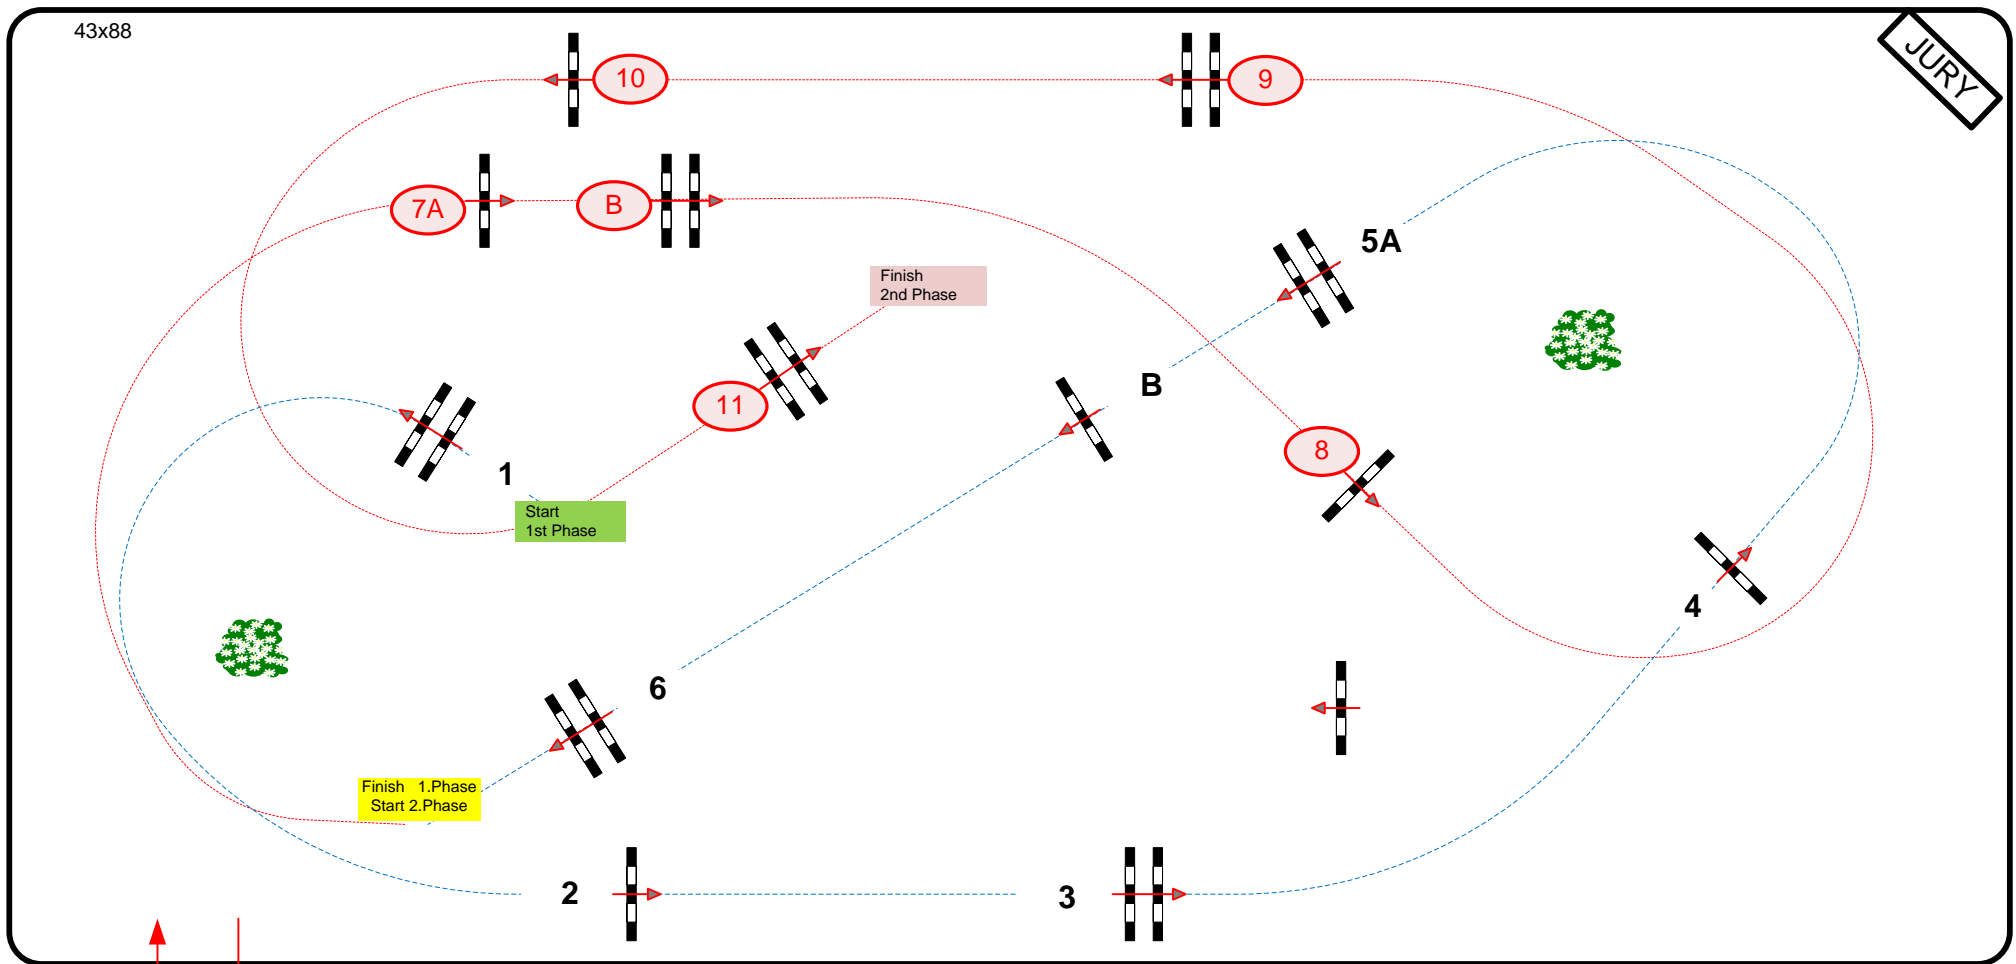

CSI** / * / YH LIER

Class
A

CSI YH 5 and 6 yrs old

Competition in two Phases Special

donderdag 14 oktober 2021

Table: A
National RG:
FEI RG / Art. 274.2.5
Height: 1,10 - 1,20 m

Speed: 350 m/min
Length: 200 m
Time allowed: 35 sec
Time limit: 70 sec

1st Phase: 1 - 6
Efforts: 7

2nd Phase: 7 - 12
Length: 240 m
Time allowed: 42 sec
Time limit: 84 sec

Course Designer; Henk Linders Assistant Marco de Jong