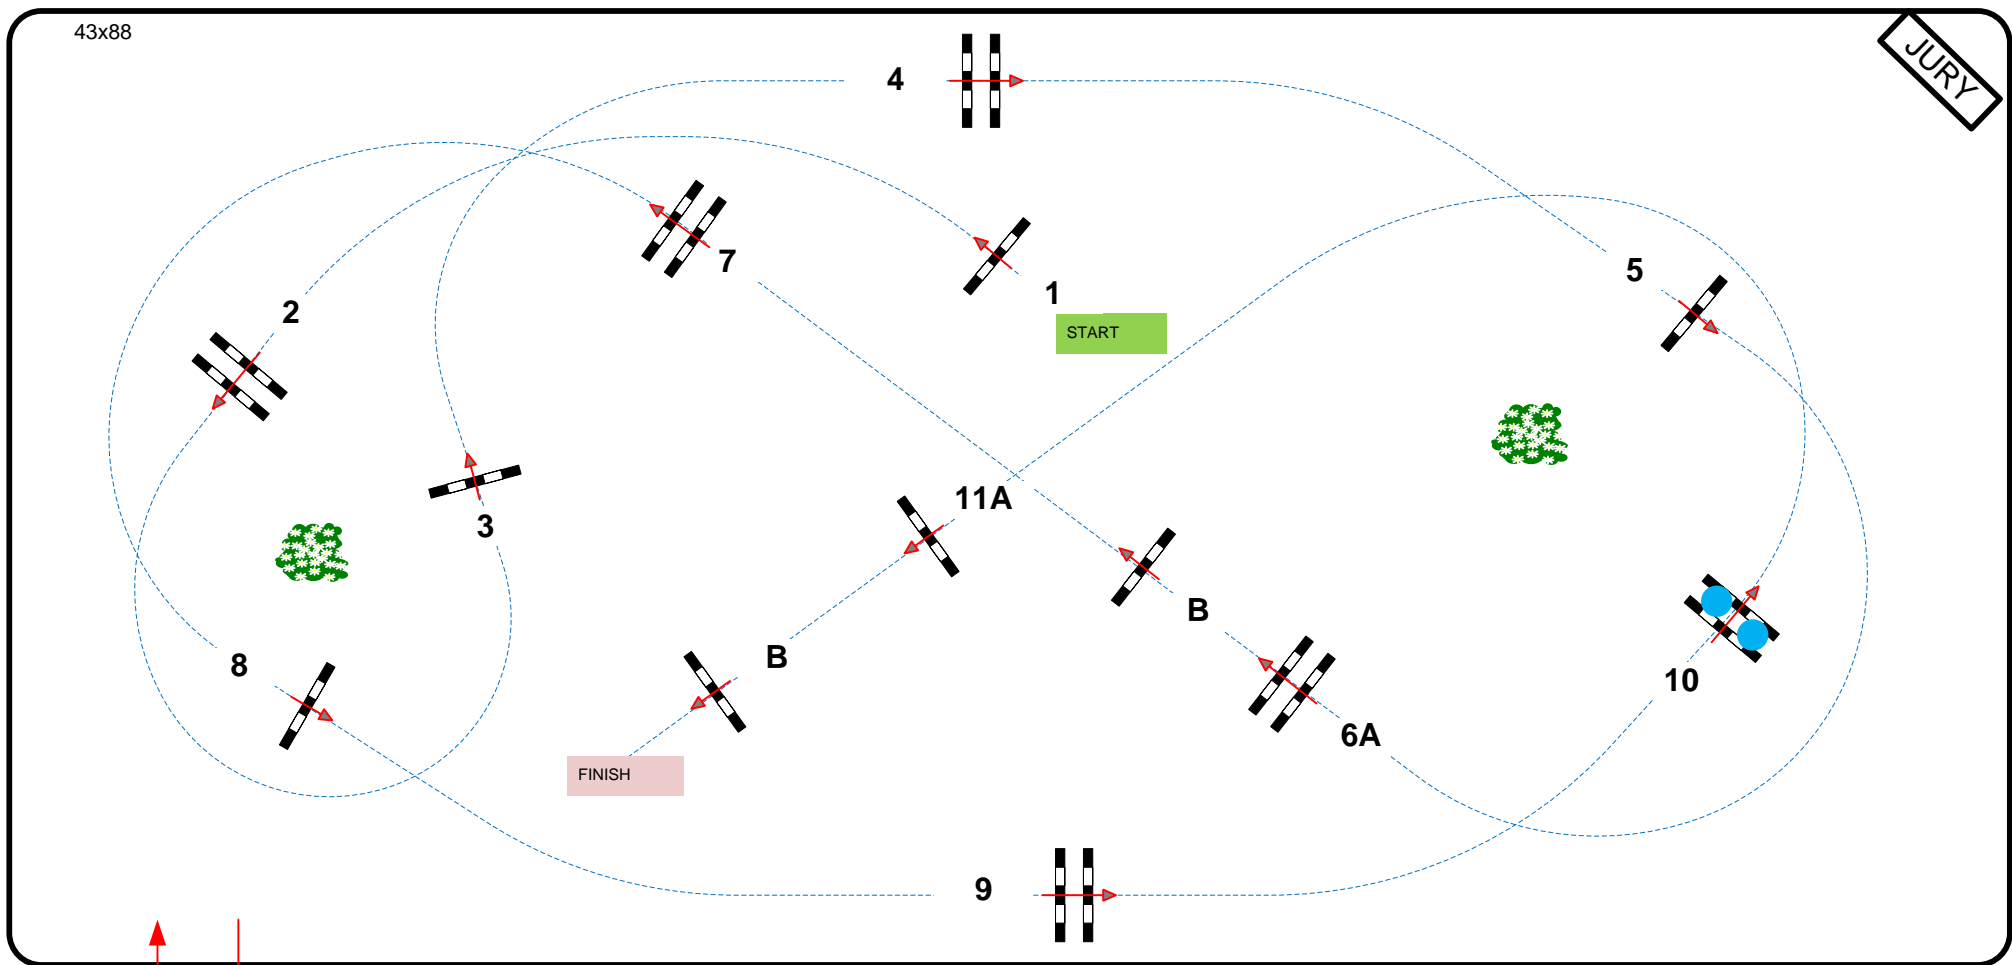

Class
C

CSI YH 5 - 6 yrs old

Competition against the clock

vrijdag 15 oktober 2021

Table: A
National RG:
FEI RG / Art. 238.2.1
Height: 1,10 / 1,20 m

Speed: 350 m/min
Length: 465 m
Time allowed: 80 sec
Time limit: 160 sec

Obstacles: 11
Efforts: 13