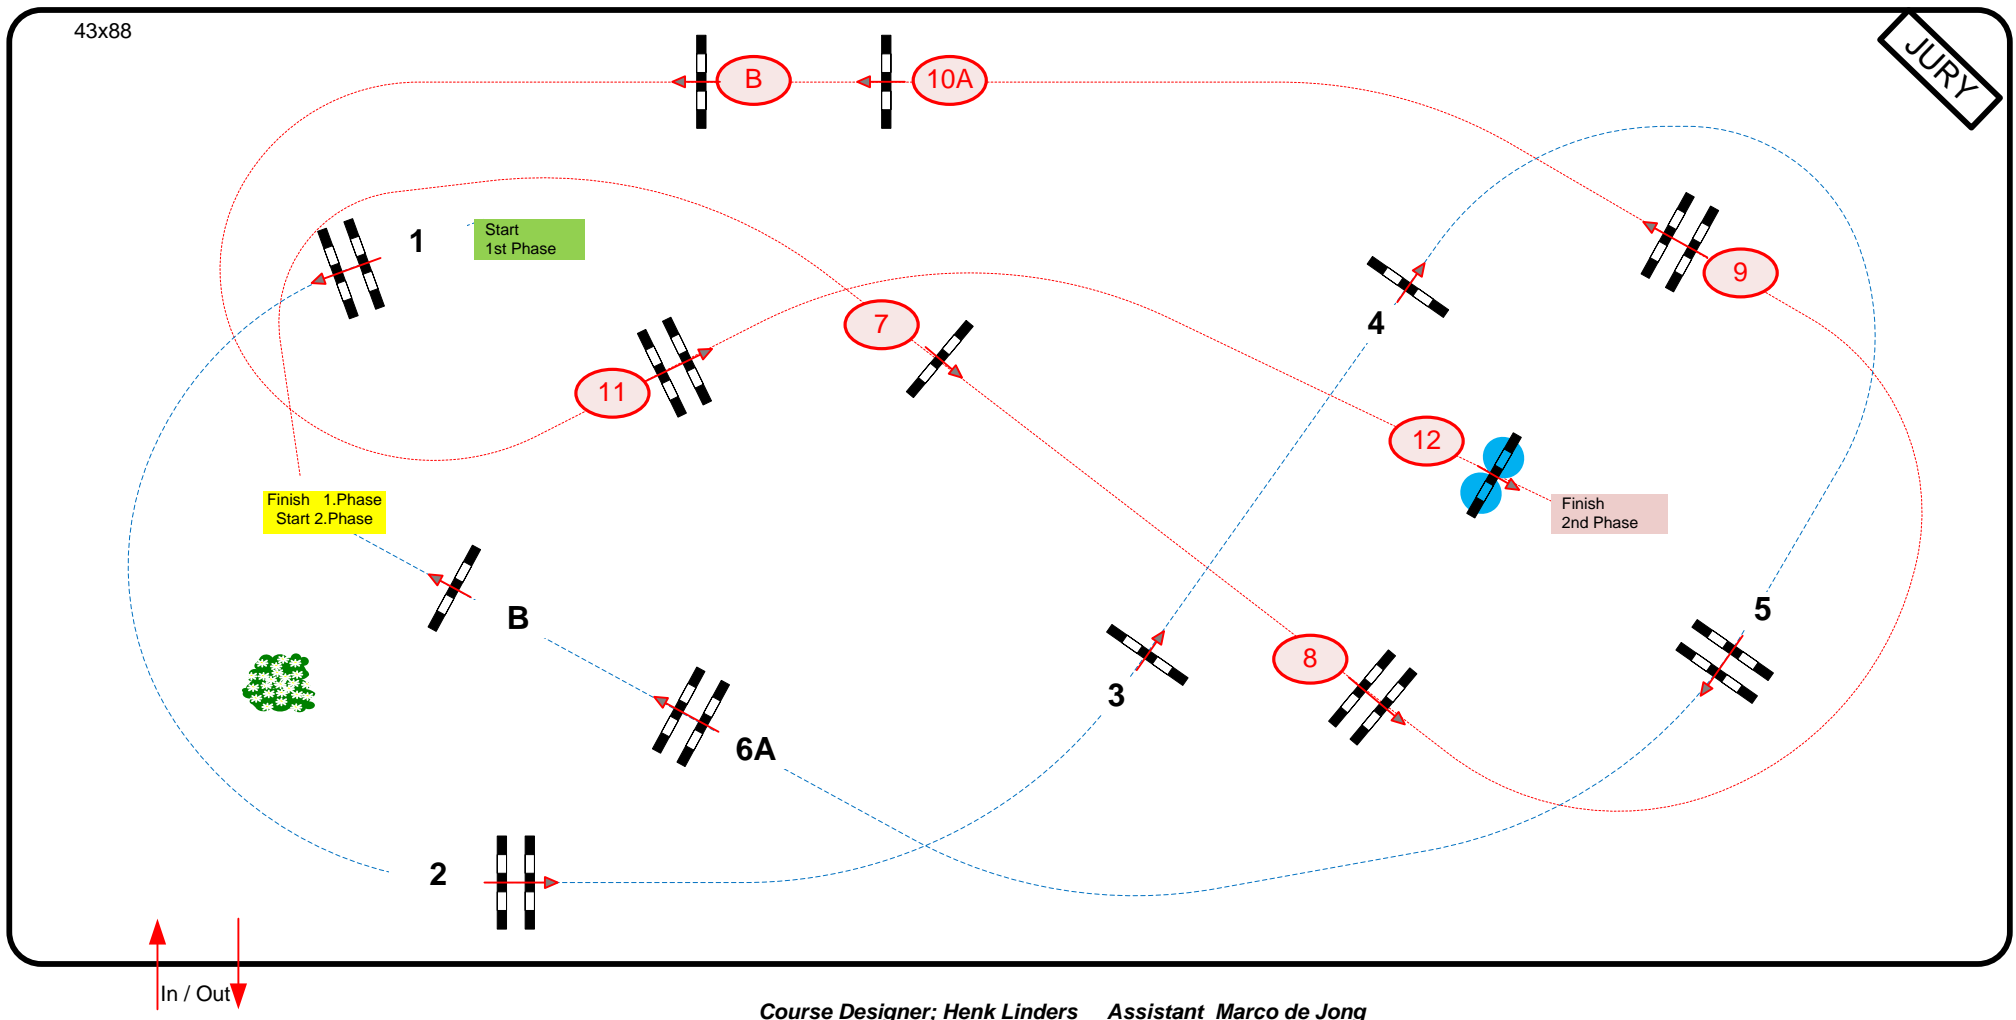

# CSI\*\* / \* / YH LIER

**Class**  
**E**

CSI YH 5 and 6 yrs old

Competition in two Phases Special

zaterdag 16 oktober 2021

Table: A  
National RG:  
FEI RG / Art. 274.2.5  
Height: 1,10 - 1,20 m

Speed: 350 m/min  
Length: 210 m  
Time allowed: 36 sec  
Time limit: 72 sec

1st Phase: 1 - 6  
Efforts: 7

2nd Phase: 7 - 12  
Length: 240 m  
Time allowed: 42 sec  
Time limit: 84 sec

Course Designer; Henk Linders Assistant Marco de Jong