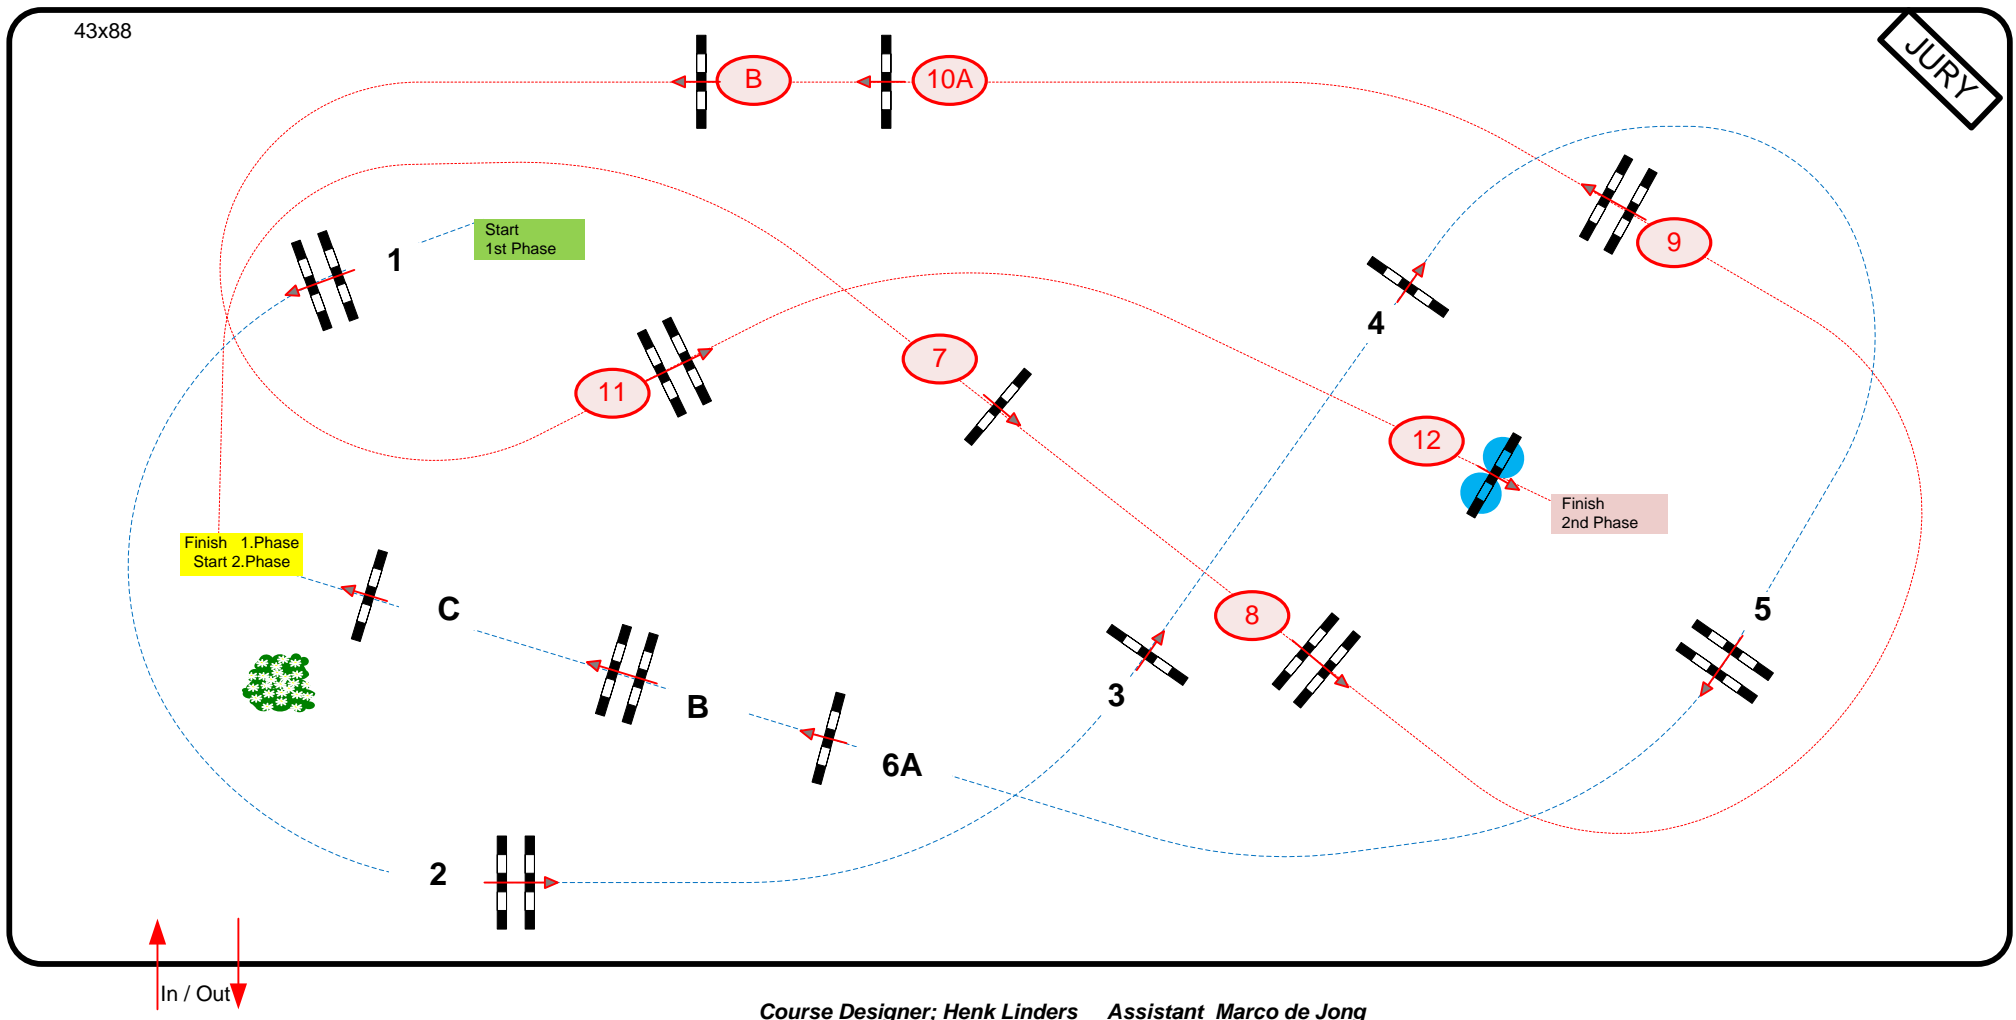

# CSI\*\* / \* / YH LIER

**Class**  
**F**

CSI YH 7 yrs old

Competition in two Phases Special

zaterdag 16 oktober 2021

Table: A  
National RG:  
FEI RG / Art. 274.2.5  
Height: 1,30 m

Speed: 350 m/min  
Length: 220 m  
Time allowed: 38 sec  
Time limit: 76 sec

1st Phase: 1 - 6  
Efforts: 8

2nd Phase: 7 - 12  
Length: 240 m  
Time allowed: 42 sec  
Time limit: 84 sec

Course Designer; Henk Linders Assistant Marco de Jong