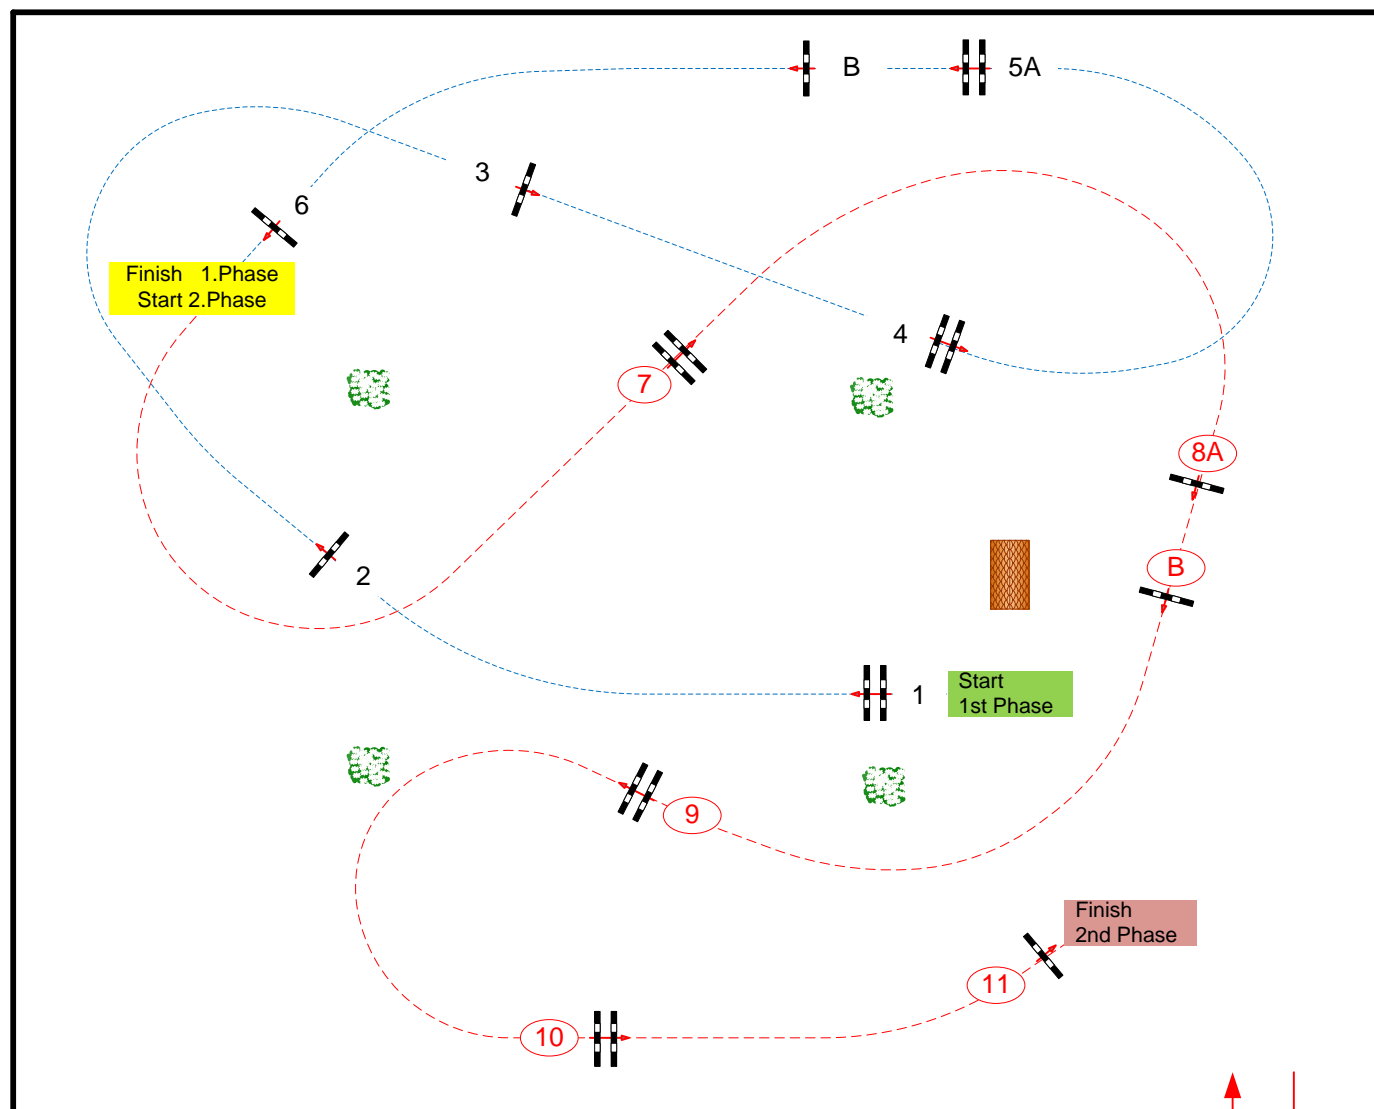

JURY

FLANDRIA ARENA

Class No.: **A**

CSI YH 5/6 yrs old

Competition in two Phases special

donderdag 24 maart 2022

Table: A
National RG:
FEI RG / Art. 274.5.2
Height: 1,05/1,15 m

Speed: 350 m/min

Length: 270 m

Time allowed: 47 sec

Time limit: 94 sec

Obstacles: 1 - 6

Efforts: 7

2nd Phase: 7 - 11

Length: 270 m

Time allowed: 47 sec

Time limit: 94 sec

Course Designer;
Marco de jong
Henk Linders
Luc Verboven