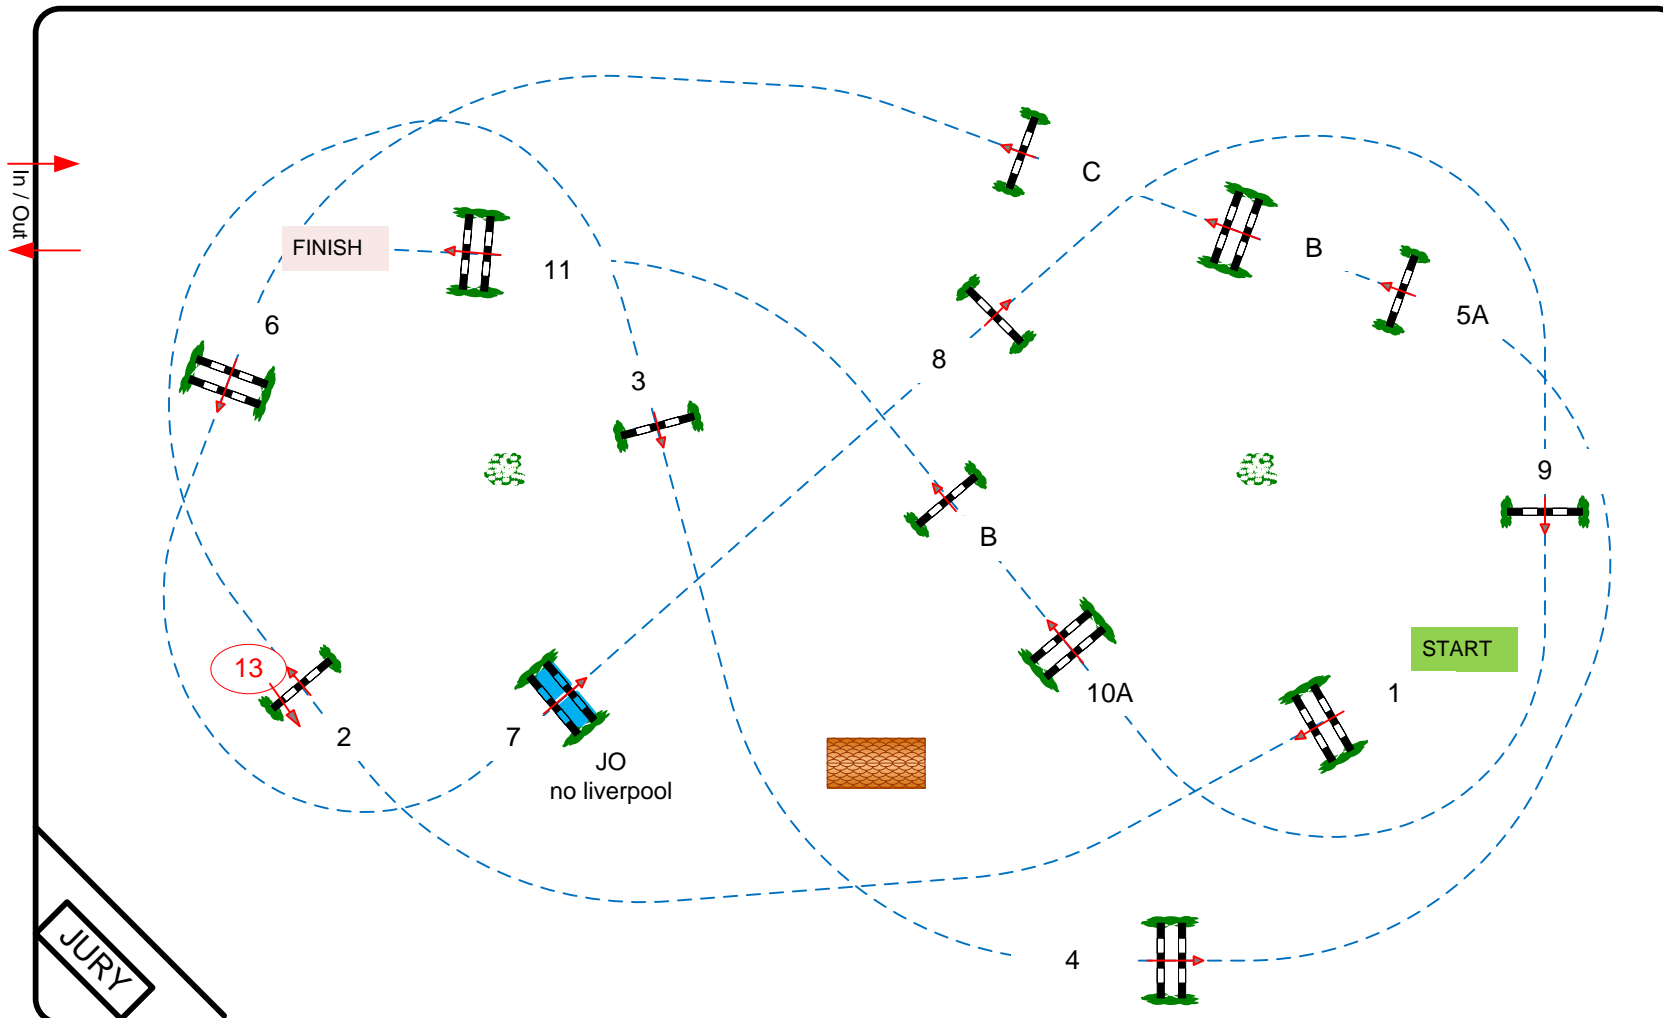

CSIP - CSICH - CSIJ - CSIU25 Lier

Table: A
National RG:
FEI RG / Art. 238.2.2
Height: 1,25 m

Speed: 350 m/min
Length: 490 m
Time allowed: 84 sec
Time limit: 168 sec

Obstacles: 11
Efforts: 14

Jump-off: **7 - 8 - 9 - 10AB - 13 - 4**
Length: 270 m
Time allowed: 47 sec
Time limit: 94 sec

STEPHEX ARENA

Class No.: **20**

CSI Children GP

Competition with jump-off

zondag 17 april 2022

Course Designer;
Henk Linders
Marco de Jong
Luc Verboven