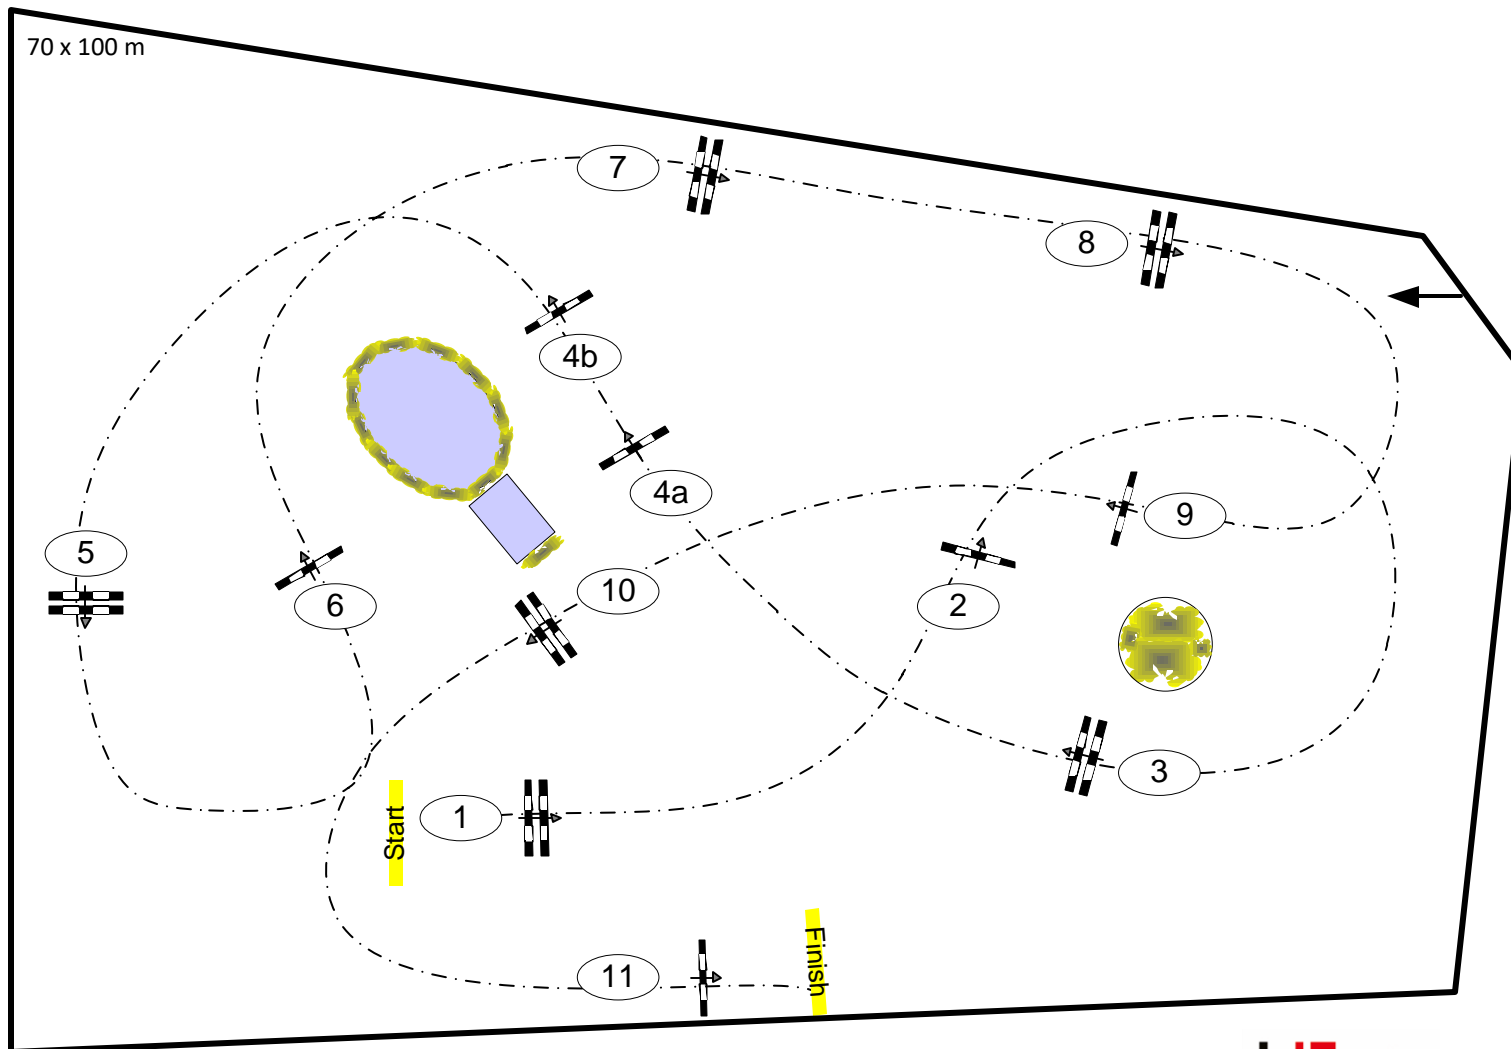

# Longines Balve Optimum 2022

Nr.: 17 Amateur Tour

Competition against the clock

Table: A  
 National RG:  
 FEI RG / Art. 501 A 1  
 Height: 1,25 m

Speed: 350 m/min

Length: 430 m  
 Time allowed: 74 sec  
 Time limit: 148 sec

Obstacles: 11  
 Efforts: 12

😊 *Parcourschef:*  
 Frank Rothenberger, Christian Wiegand & Team