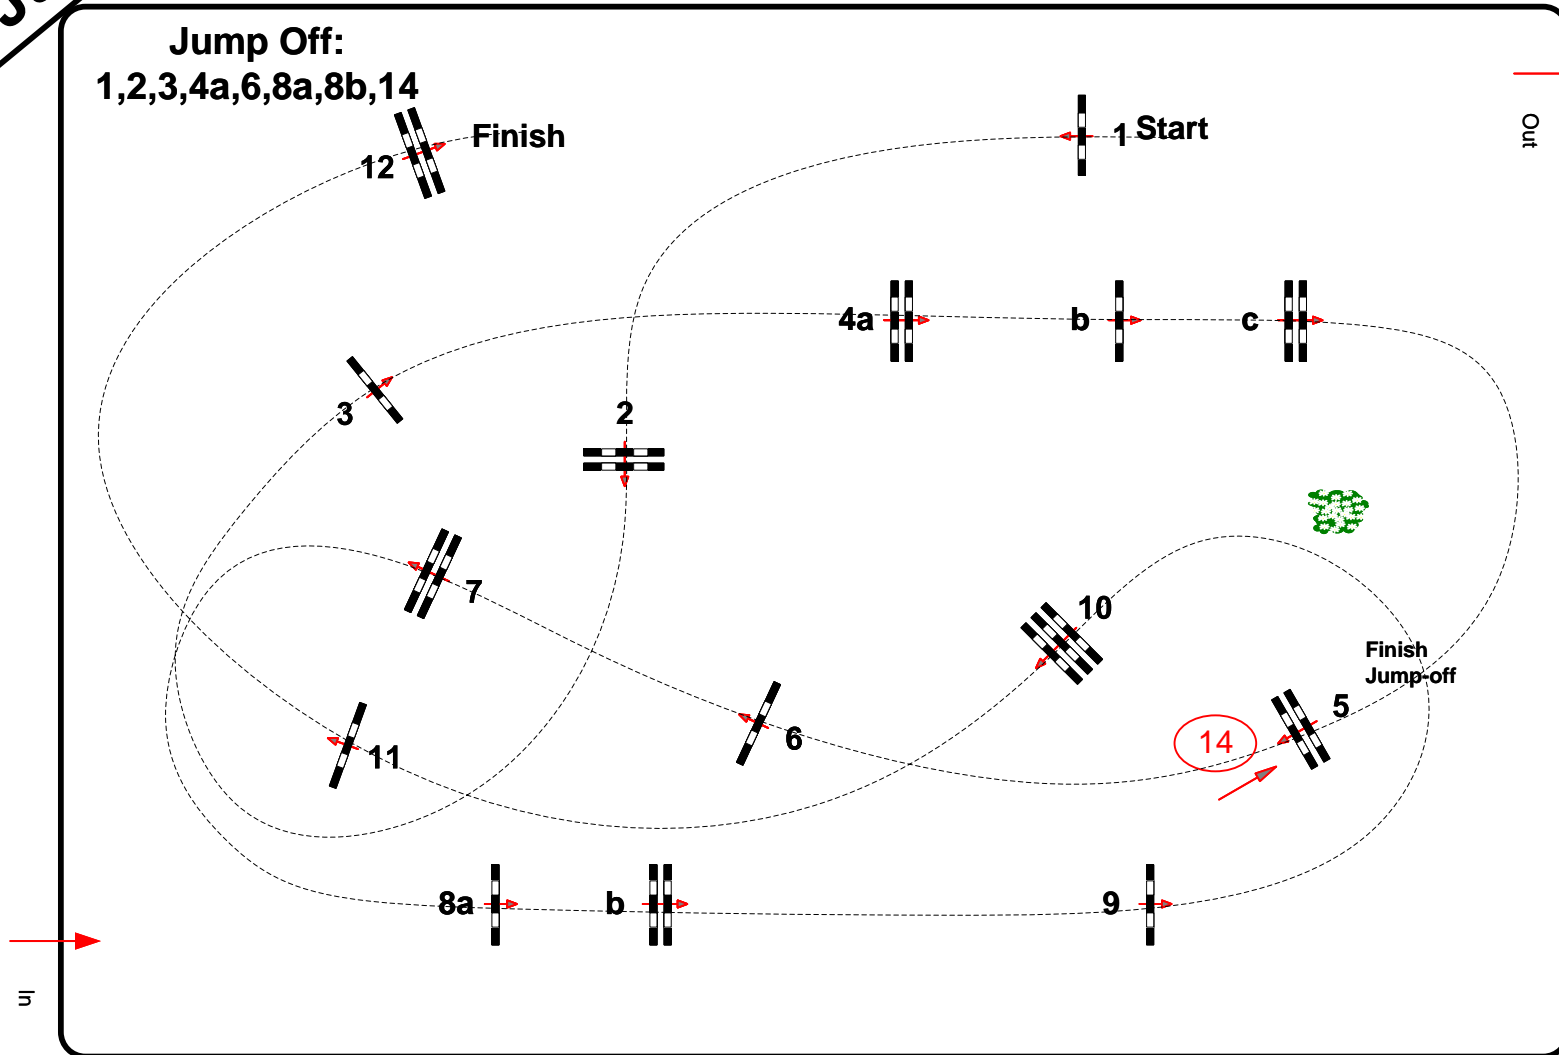

Table: A  
National RG:  
FEI RG / Art. 238.2 .2  
Height: 1,45 m

Speed: 400 m/min

Length: 490 m  
Time allowed: 74 sec  
Time limit: 148 sec

Obstacles: 12  
Efforts: 15  
Penalty sec  
Closed combination:

Jump Off :

Length: 280 m  
Time allowed: 42 sec  
Time limit: 84 sec

**Course Designer**  
Steffen Bühling GER  
Johann Sailer GER  
Josef Beilmaier GER

5