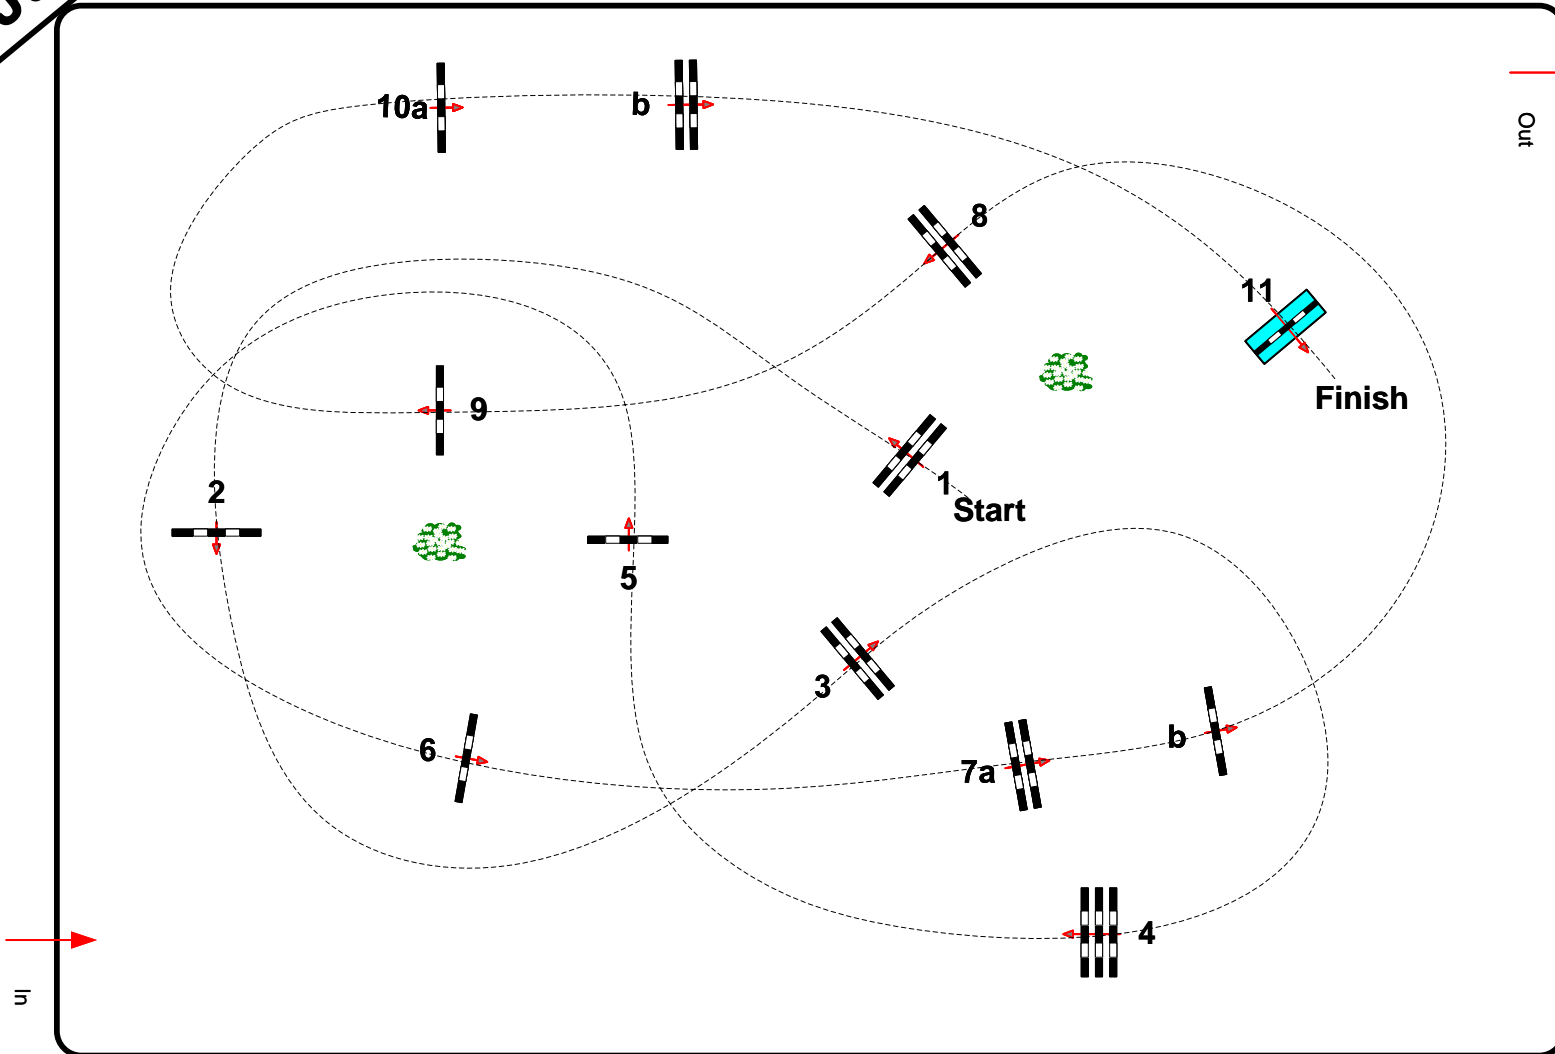

Jury

10 15 20 25 30 35 40 45 50 55 60 65 70 75 80 85

Table: A
National RG:
FEI RG / Art. 238.2 .1
Height: 1,25 / 1,30 m

Speed: 350 m/min

Length: 450 m
Time allowed: 78 sec
Time limit: 156 sec

Obstacles: 11
Efforts: 13
Penalty sec
Closed combination:

1st Jump-off:

Length: 0 m
Time allowed: 0 sec
Time limit: 0 sec

Course Designer

Steffen Bühling GER
Johann Sailer GER
Josef Beilmaier GER

→

.