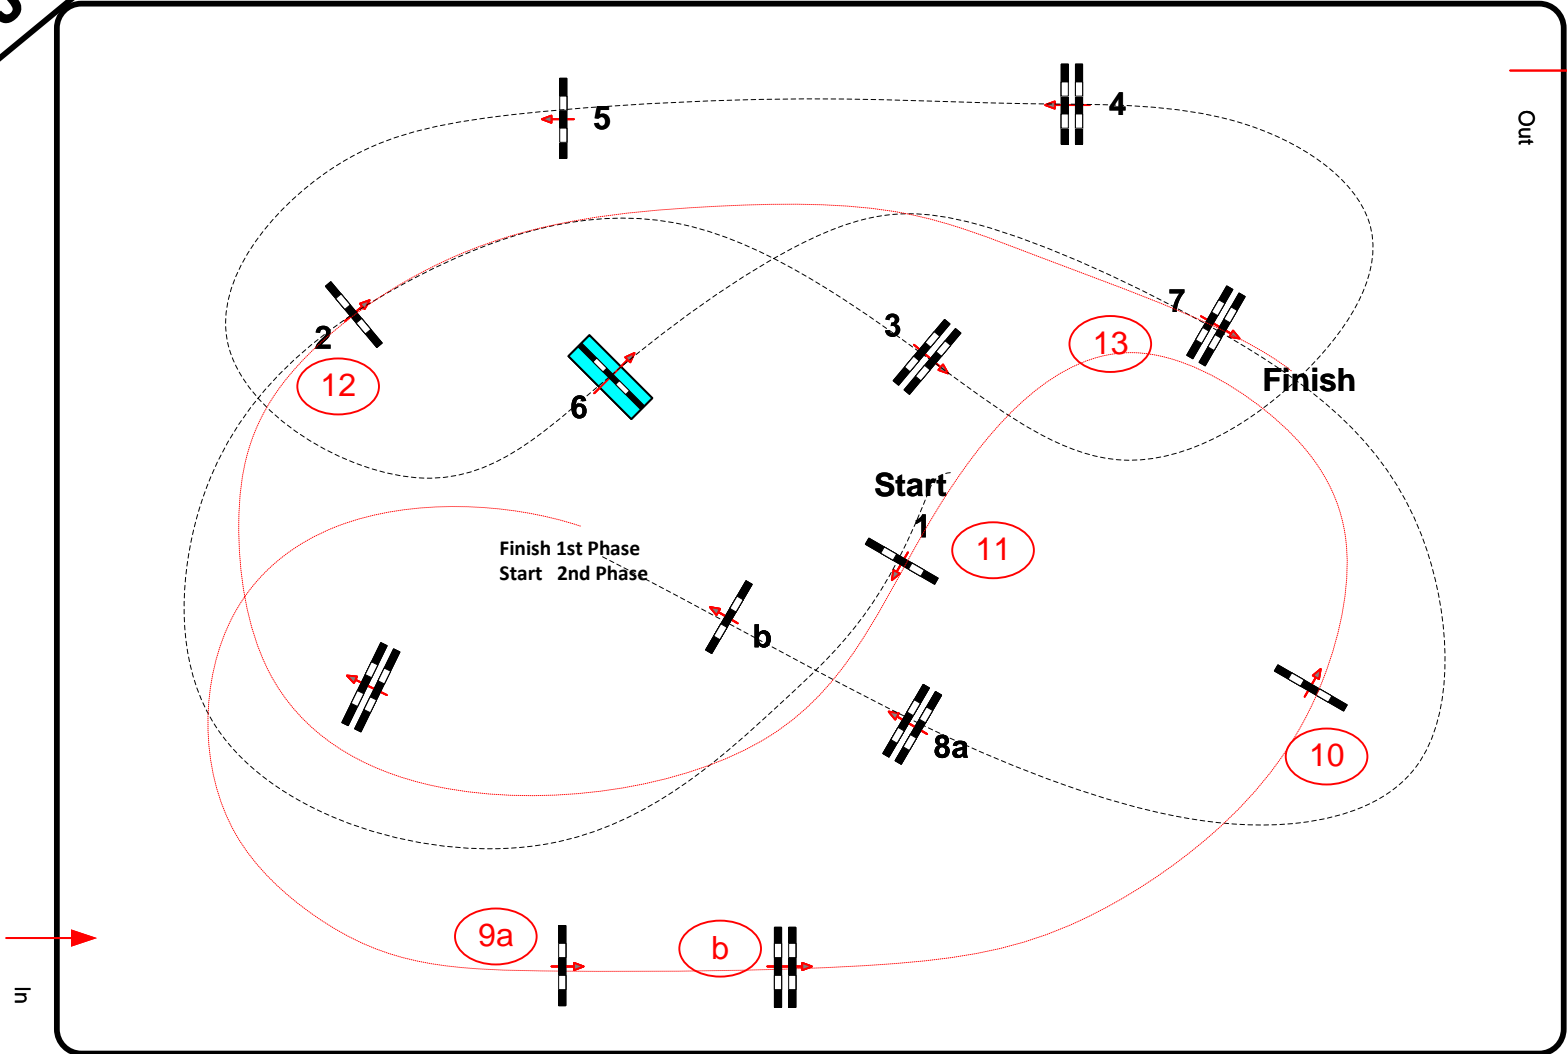

Table: A  
National RG:  
FEI RG / Art. 274.1.5.3  
Height: 1,15 / 1,40 m

Speed: 375 m/min

Length: 380 m  
Time allowed: 61 sec  
Time limit: 122 sec

Obstacles: 8  
Efforts: 9  
Penalty sec  
Closed combination:

2. Phase :  
9 - 13  
Length: 280 m  
Time allowed: 45 sec  
Time limit: 90 sec

Course Designer

Steffen Bühling GER  
Johann Sailer GER  
Josef Beilmaier GER

5

.