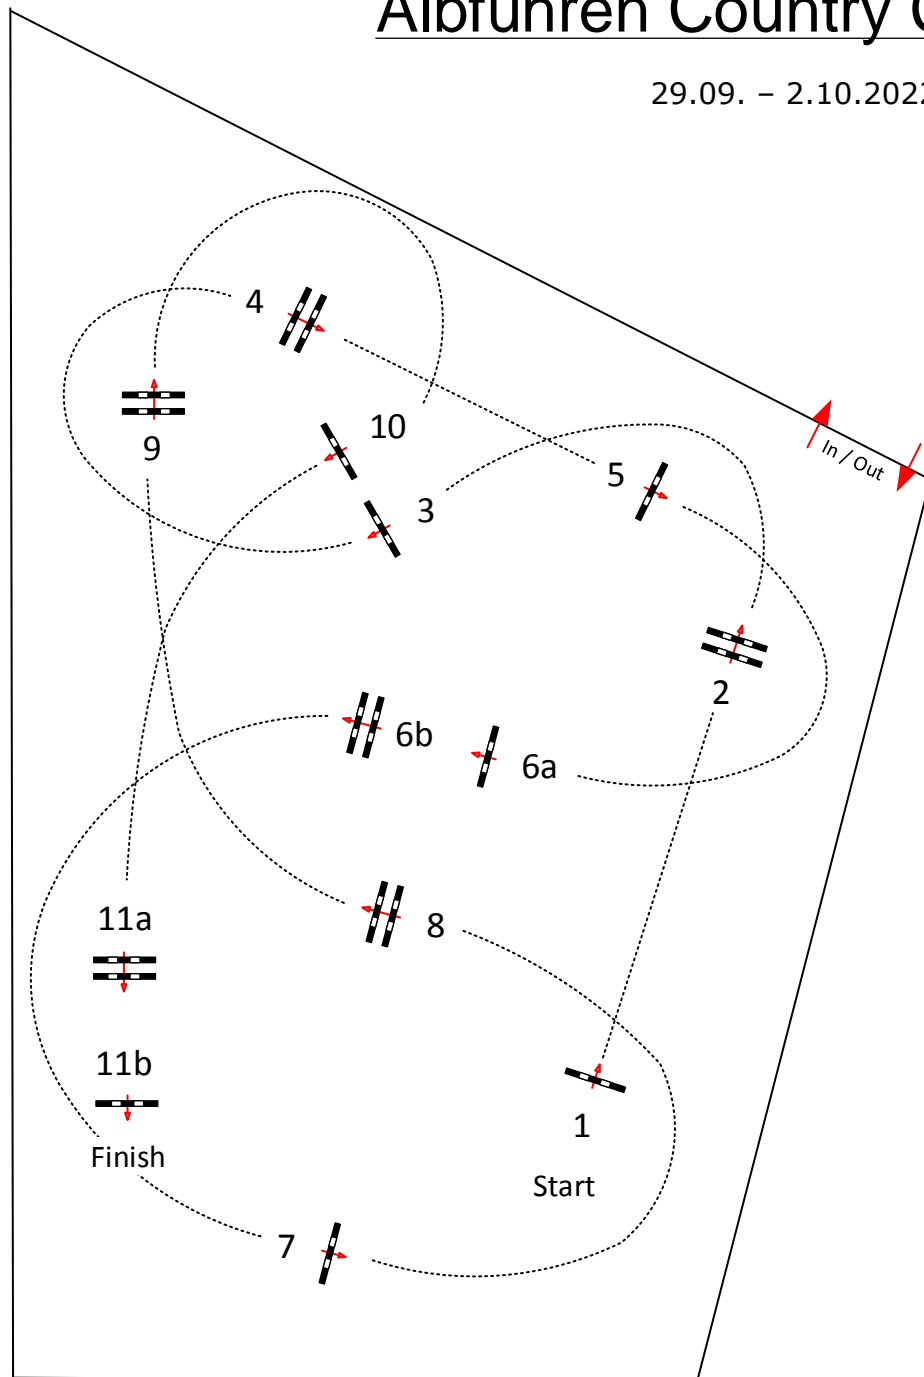

2

Albführen Country Classics 2022

29.09. – 2.10.2022

Class No.: 2

CSI2*

Competition against the clock

30.09.2022

Start: 11.45

Table: A

National RG:

FEI RG / Art. 238.2.1

Height: 1,40 m

Speed: 350 m/min

Length: 450 m

Time allowed: 78 sec

Time limit: 156 sec

Obstacles: 11

Efforts: 13

Penalty sec

Closed combination:

Judges

Course Designer
Peter Schumacher (GER)

Markus Roll (GER)
Phil Schmauder (GER)
Volker Trefzger