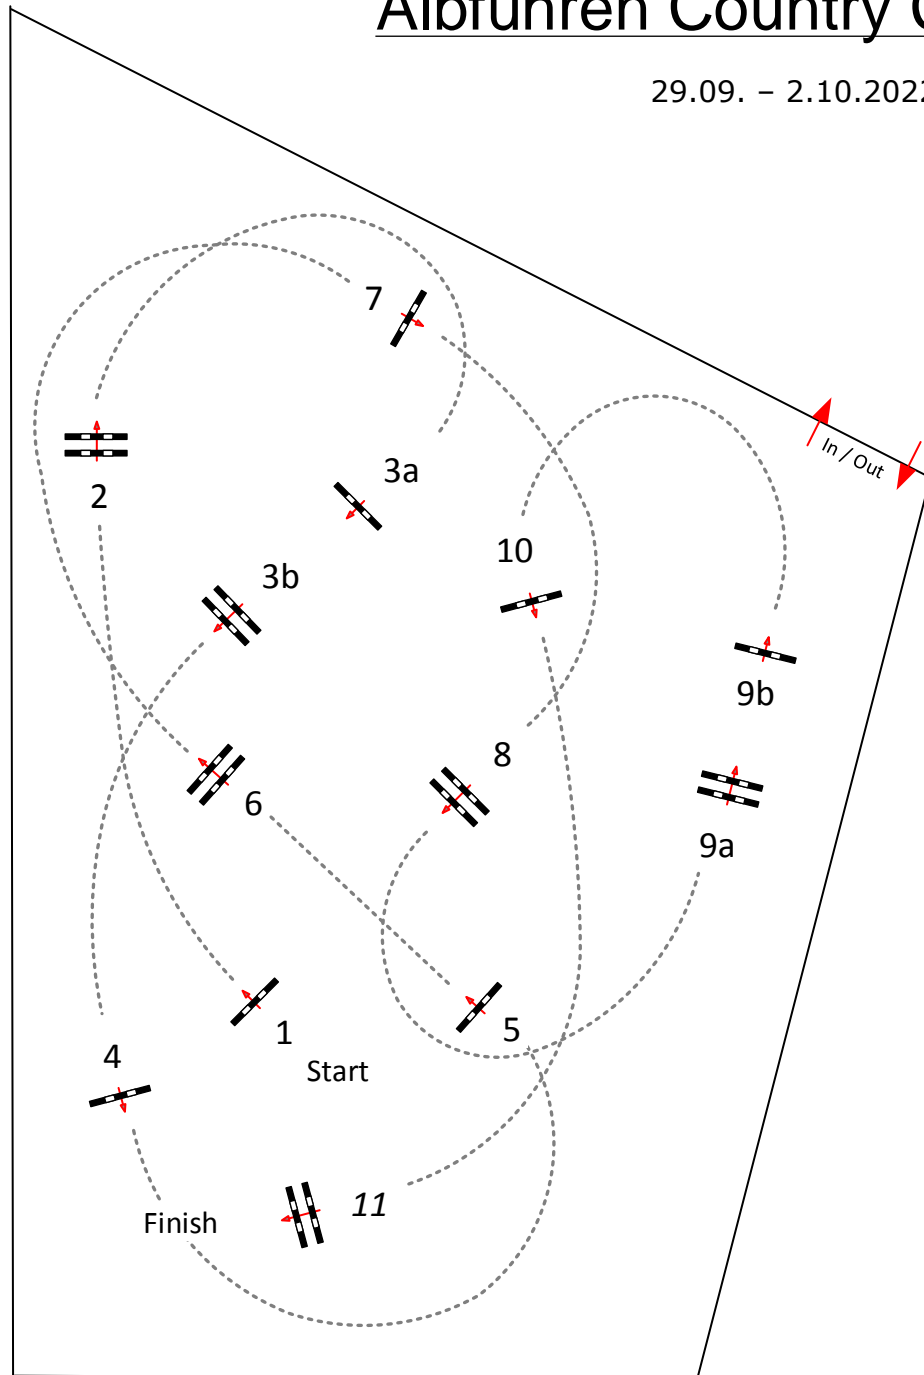

6

Albführen Country Classics 2022

29.09. – 2.10.2022

Class No.: 6

CSIYH

Competition not against the clock

29.09.2022

Start: 16.50

Table: A

National RG:

FEI RG / Art. 238.1.1

Height: 1,35 / 1,40 m

Speed: 350 m/min

Length: 485 m

Time allowed: 84 sec

Time limit: 168 sec

Obstacles: 11

Efforts: 13

Penalty sec

Closed combination:

Judges

Course Designer
Peter Schumacher (GER)

Markus Roll (GER)
Phil Schmauder (GER)
Volker Trefzger