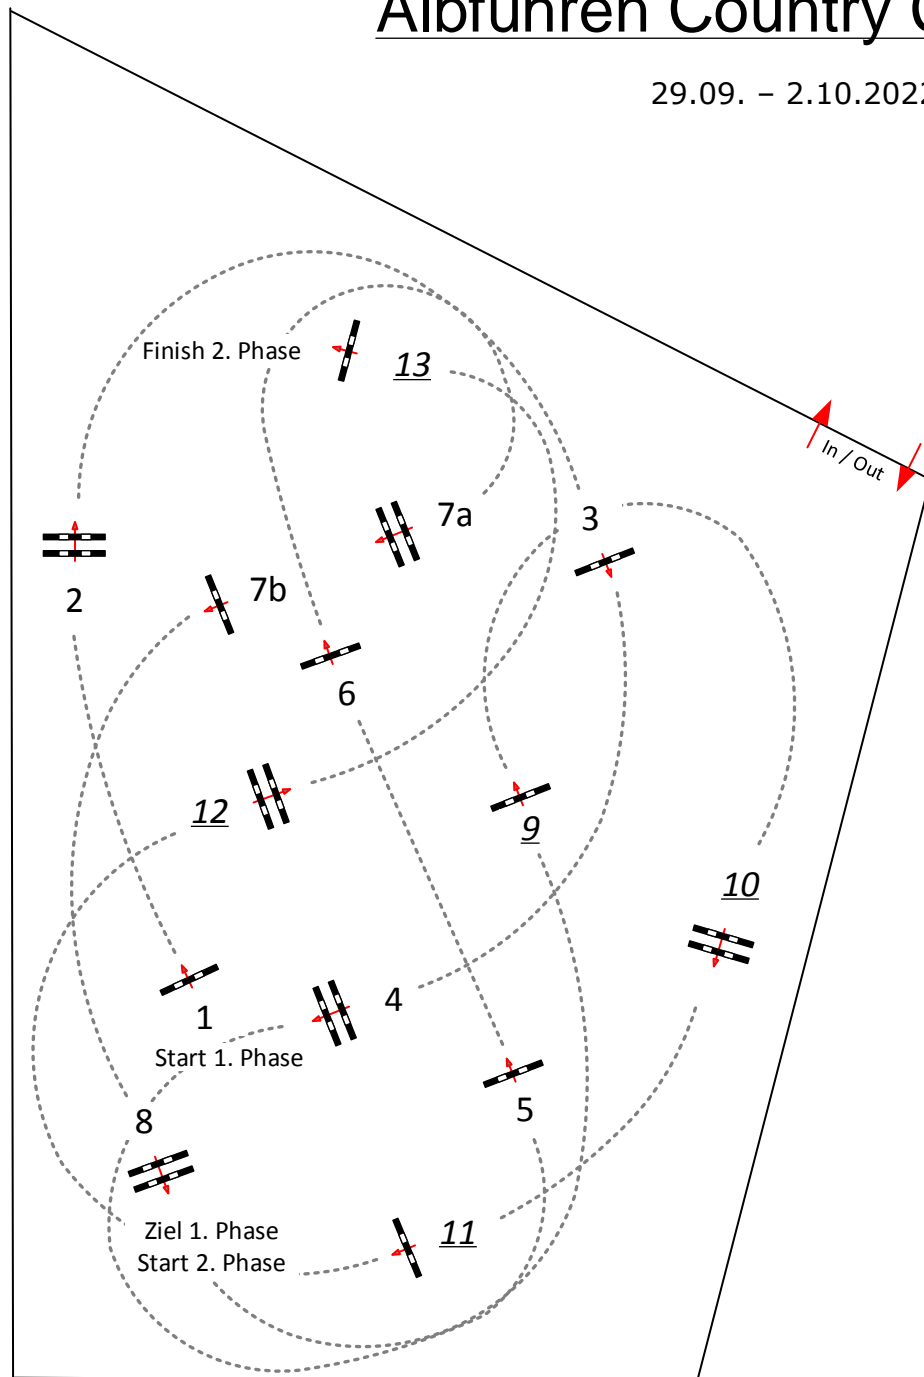

19

22

25

# Albführen Country Classics 2022

29.09. – 2.10.2022

**Class No.: 19 / 22 / 25**  
**CSIAM**  
**Competition in two Phases**

**02.10.2022**

**Start: 10.15 / 10.45 / 11.15**

Table: A  
National RG:  
FEI RG / Art. 274.1.5.3  
Height: 1,15 1,25 1,40 m

Speed: 350 m/min

Length: 350 m  
Time allowed: 60 sec  
Time limit: 120 sec

Obstacles: 13  
Efforts: 14  
Penalty sec  
Closed combination:

2. Phase:  
**9-13**  
Length: 340 m  
Time allowed: 59 sec  
Time limit: 118 sec