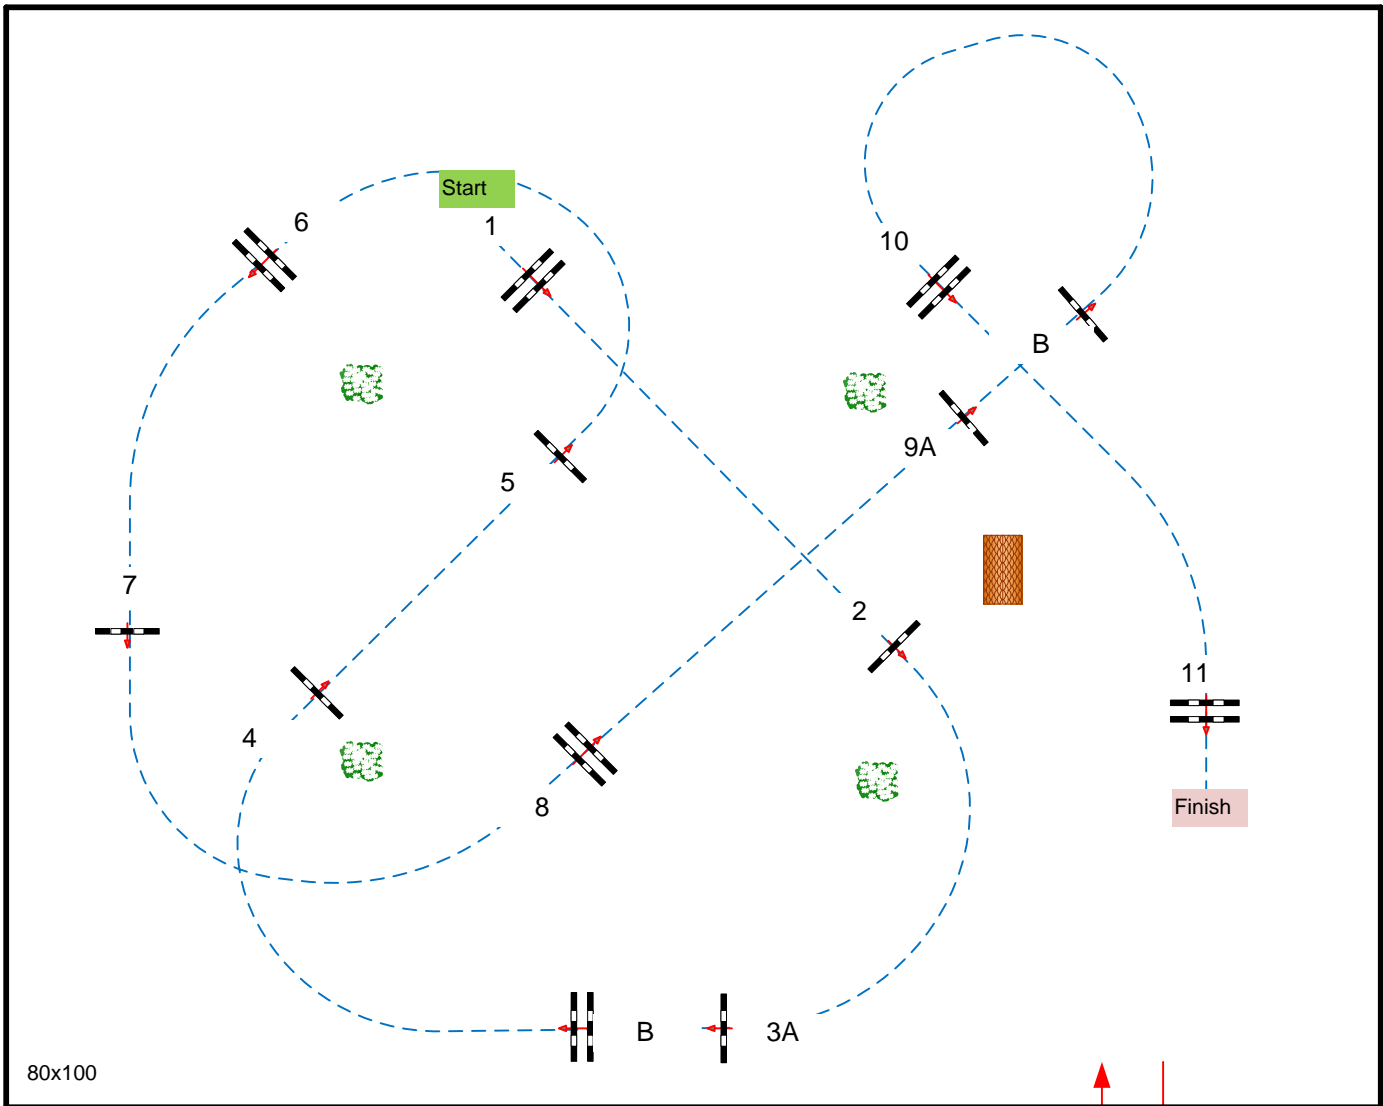

GOLD PRO TOUR LIER

JURY

Class No.: 8

1,20

Competition against the clock

woensdag 29 maart 2023

Table: A
National RG:
FEI RG / Art. 238.2.1
Height: 1,20 m

Speed: 350 m/min

Length: 440 m
Time allowed: 76 sec
Time limit: 152 sec

Obstacles: 11
Efforts: 13