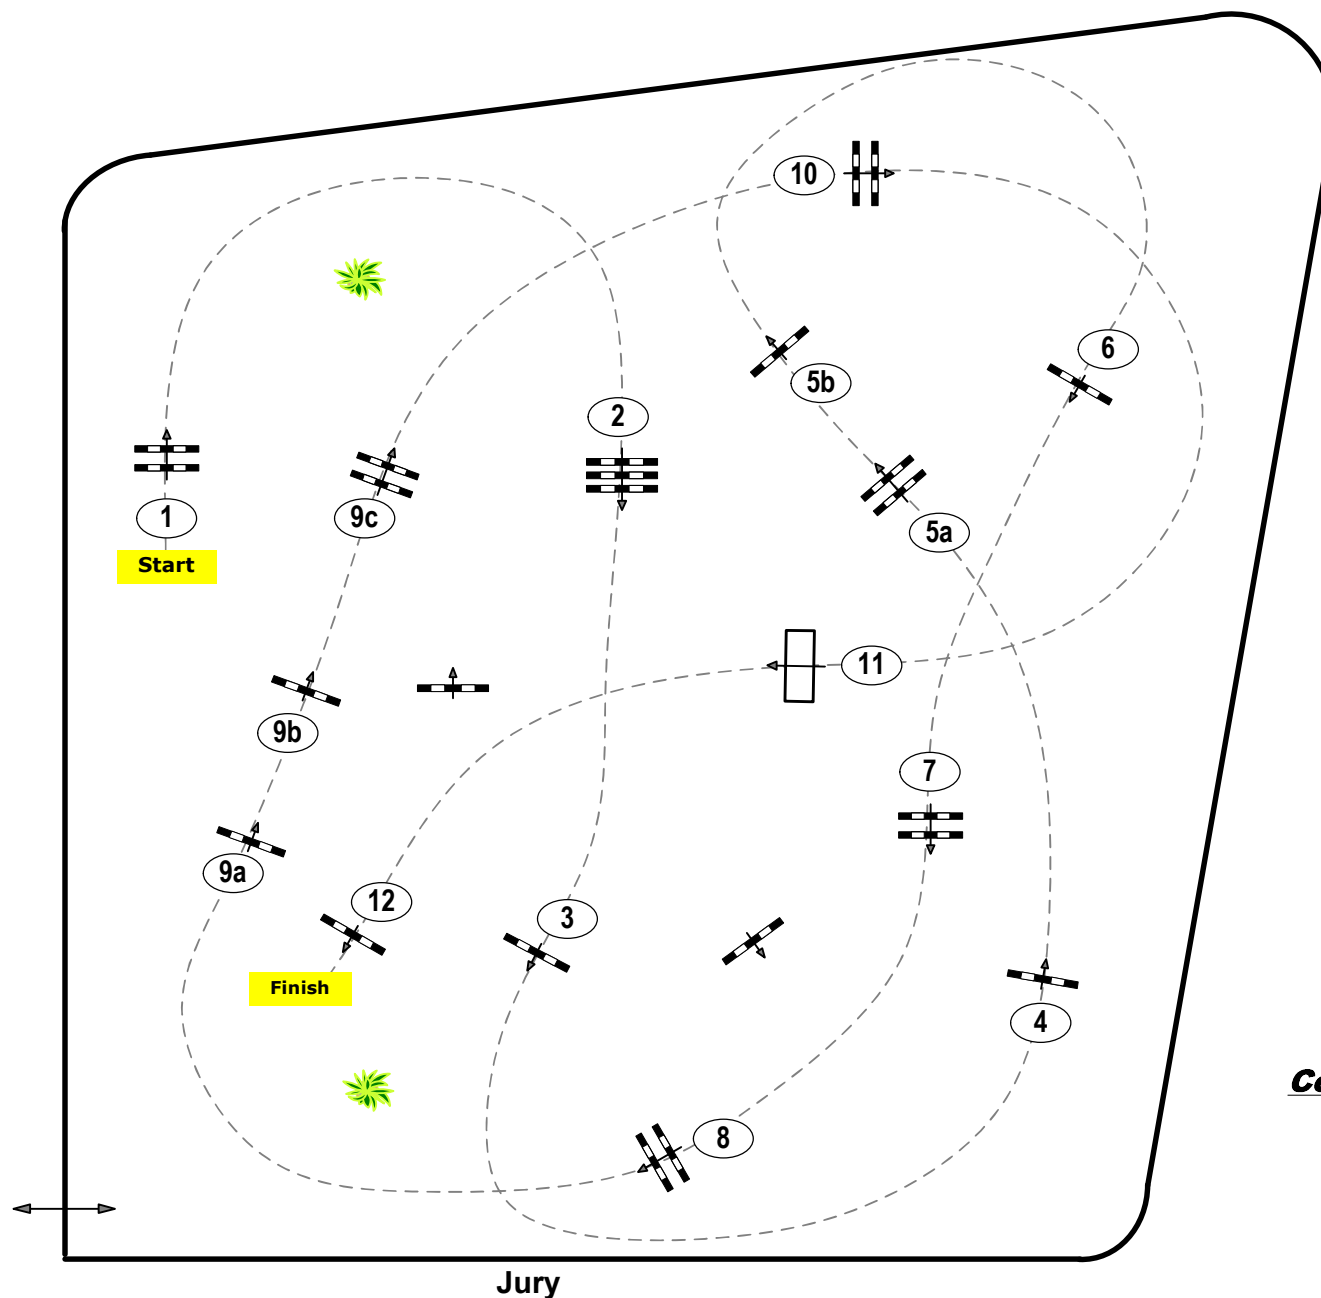

Big Young Rider Tour Competition against the clock

Table: A

National RG:

FEI RG / Art. 238.2.1

Height: 1,45 m

Speed: 375 m/min

Length: 490 m

Time allowed: 79 sec

Time limit: 158 sec

Obstacles: 12

Efforts: 15

**IsiGrade**  
Jumps by Rothenberger

**Course Design:**

**Madl Franz (AUT)**

**Brandstätter Markus (AUT)**

**Fuchs Hannes (AUT)**