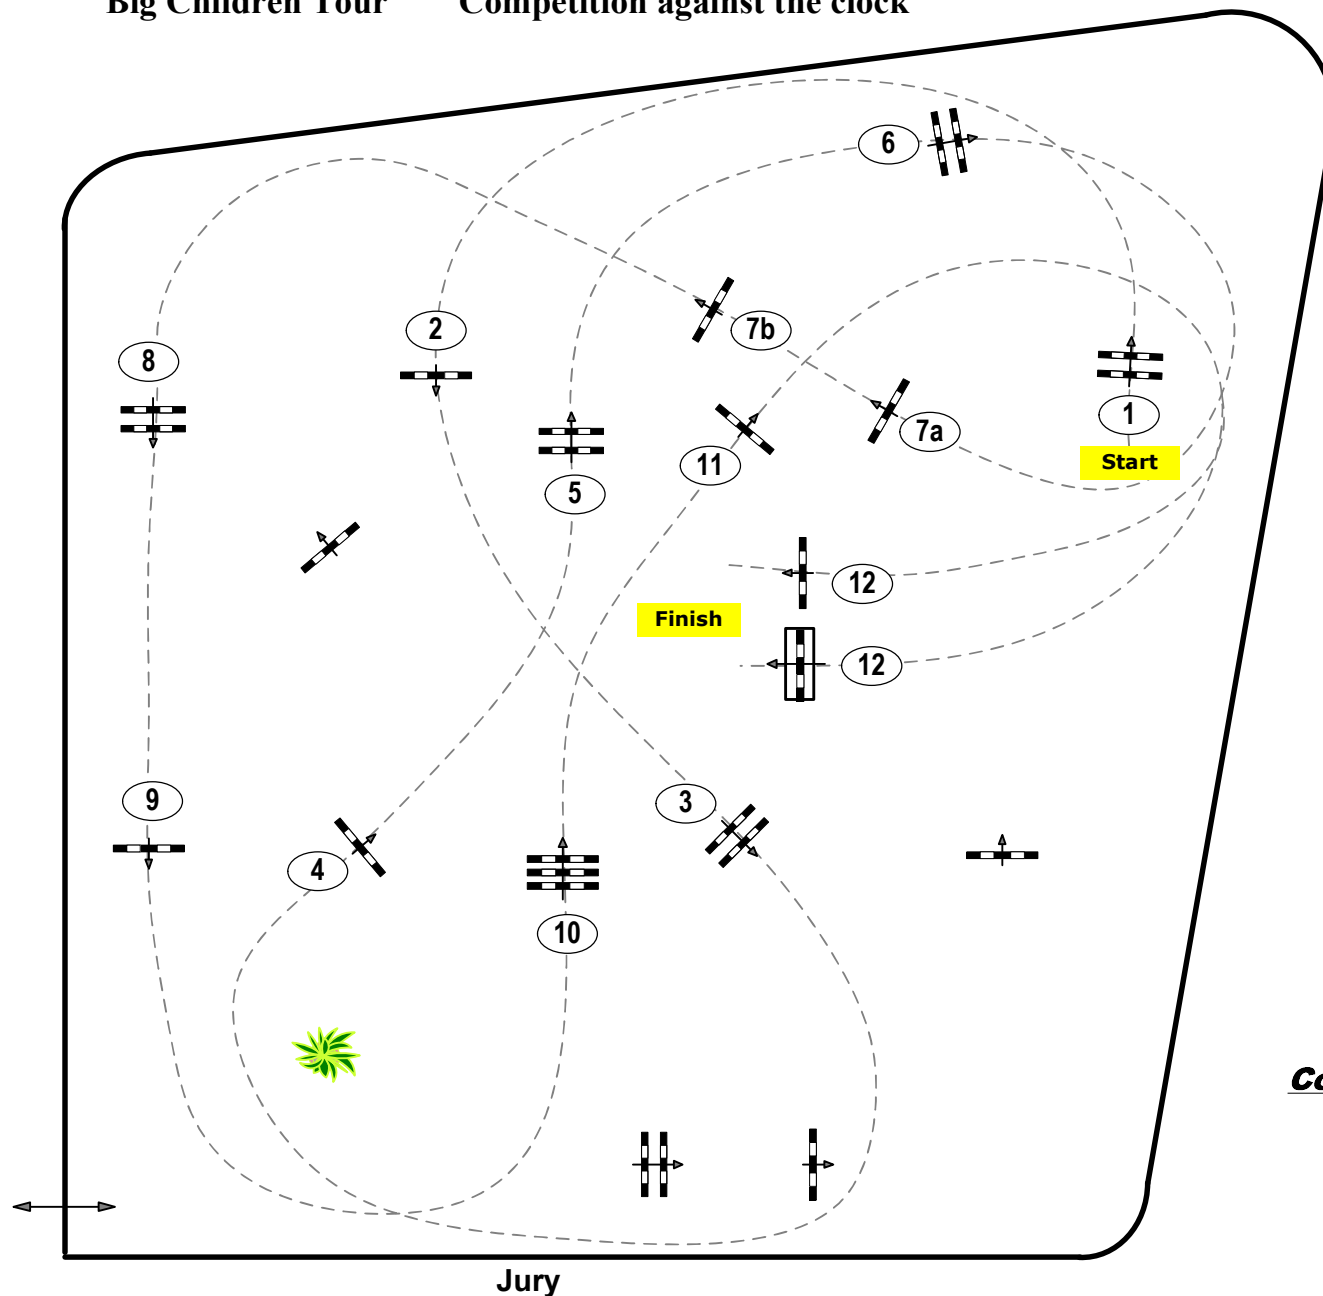

Big Children Tour      Competition against the clock

Table: A

National RG:

FEI RG / Art. 238.2.1

Height: 1,25 m

Speed:            350 m/min

Length:            490 m

Time allowed:    84 sec

Time limit:       168 sec

Obstacles:        12

Efforts:            13

**Course Design:**

**Madl Franz ( AUT )**

**Brandstätter Markus ( AUT )**

**Fuchs Hannes ( AUT )**