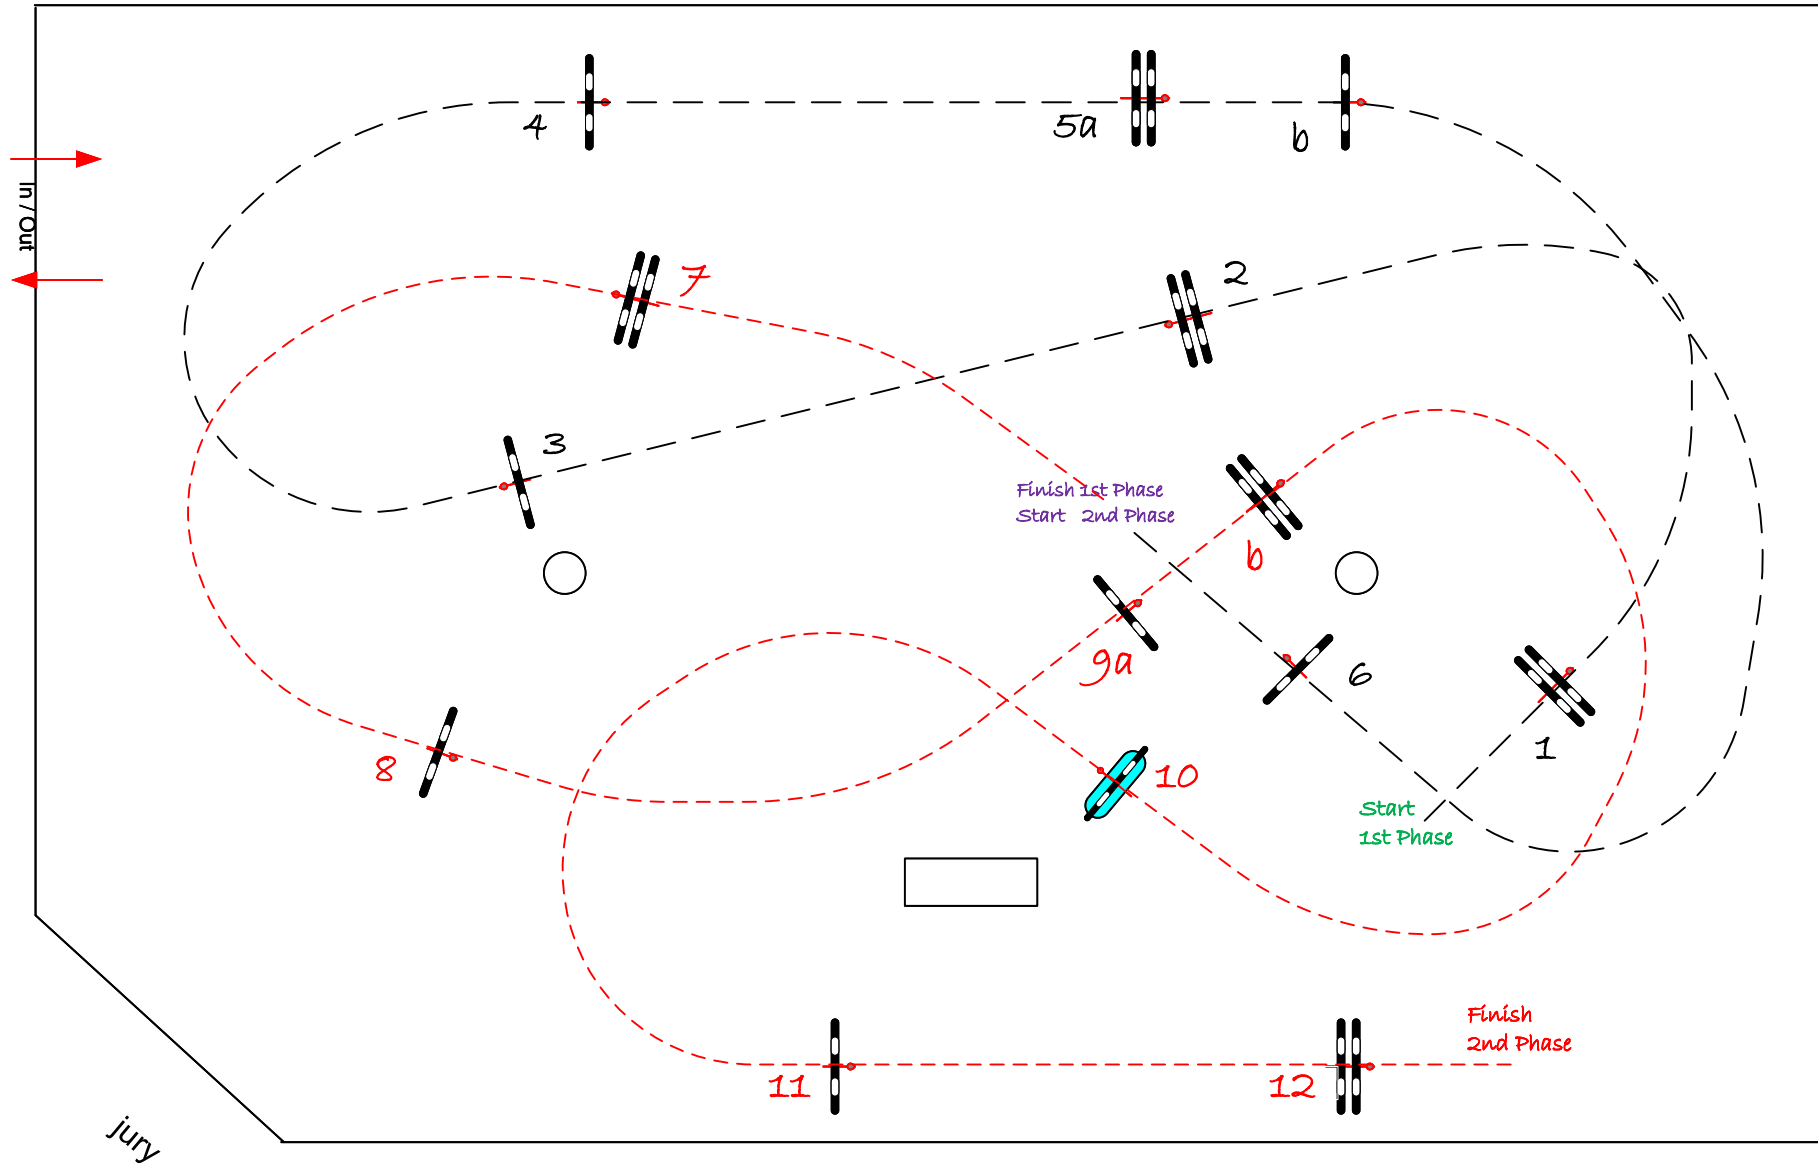

CSI 2 - CSI 1 - CSI YH

STEPHEX ARENA

van Mossel

Class No.: 3

CSI 2 1.35

Competition in two Phases SPECIAL

vrijdag 23 juni 2023

Table: A
National RG:
FEI RG / Art. 274.2.5
Height: 1,35 m

Speed: 350 m/min
Length: 255 m
Time allowed: 44 sec
Time limit: 88 sec

Obstacles: 1 -- 6
Efforts: 7
Penalty sec:
Closed combination:

2nd Phase: 7 -- 12
Length: 265 m
Time allowed: 46 sec
Time limit: 92 sec