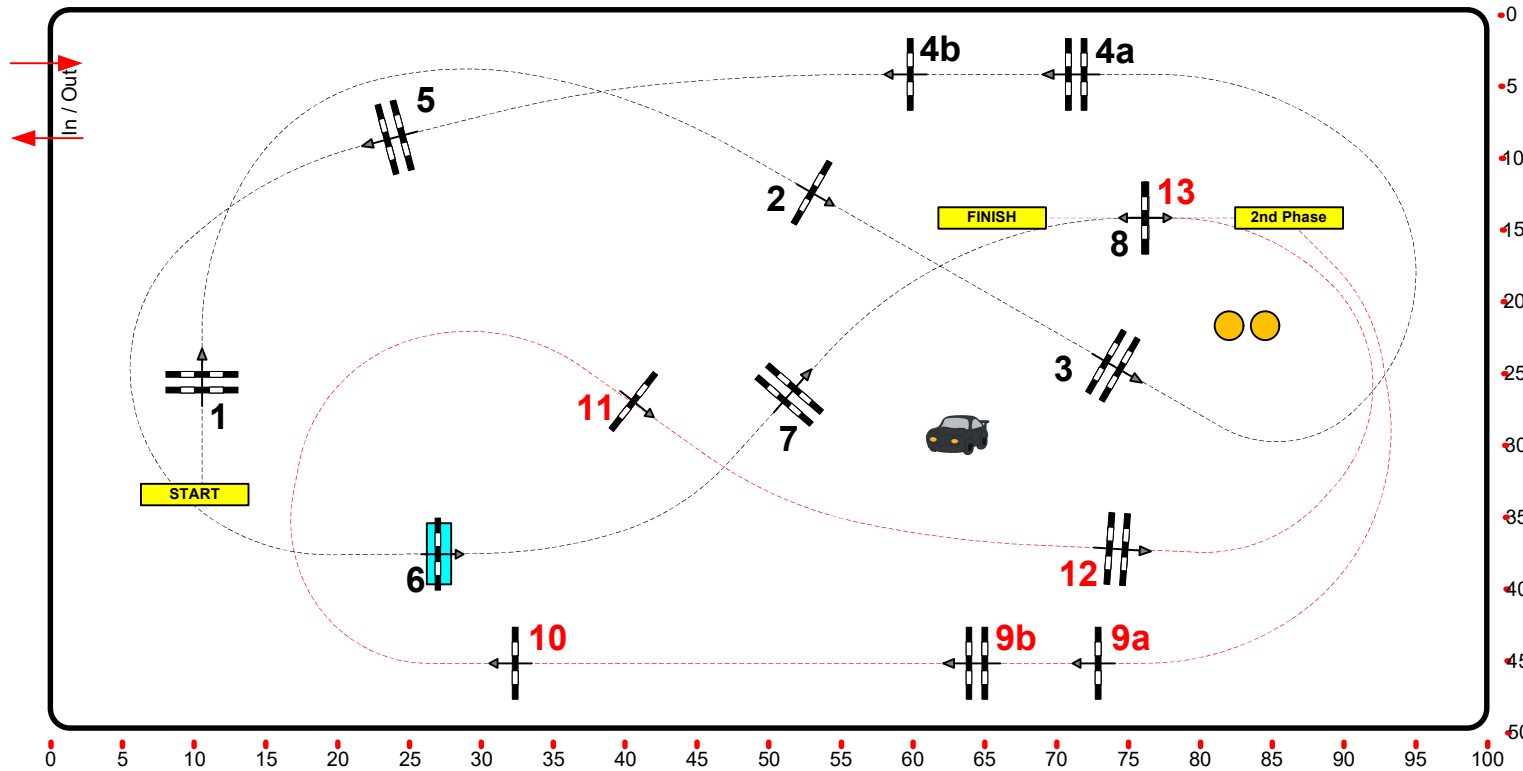

Class No.: 1

TROFEO ECUESTRE

Competition in two Phases

1

Table: A
National RG:
FEI RG / Art. 274.1.5.3
Height: 1,25 m

Speed: 350 m/min
Length: 310 m
Time allowed: 54 sec
Time limit: 108 sec

Obstacles: 8
Efforts: 9
Penalty sec:
Closed combination:

1st Jump-off: 9ab,10,11,12,13
Length: 220 m
Time allowed: 38 sec
Time limit: 76 sec

07/07/2023

JURY

CD: JAVIER TRENOR
(Chape) & TEAM

Isidro Suarez
Fran Moreno
Miguel Parajón