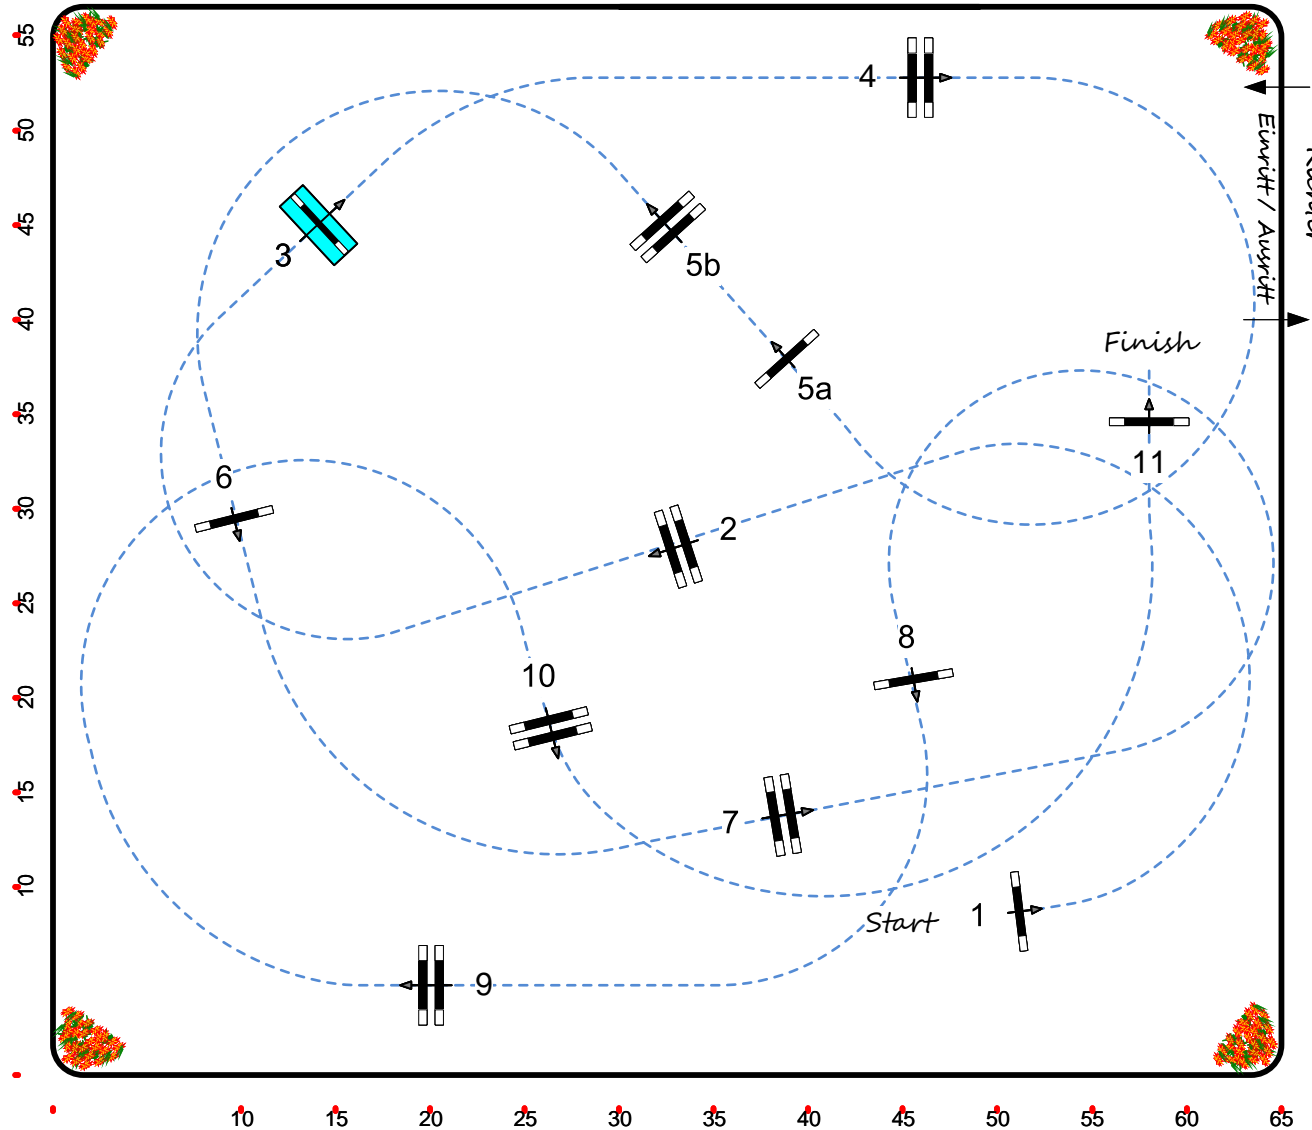

# CSI2\* / CSIYH1\* / CSIU25 / CSI AmA

## Donaueschingen Immenhöfe 2023

Course Designer:  
Phil Schmauder  
Sylvain Rossier  
& Team

5

**Class No.: 5**  
International Competition  
Speed and Handiness

Table: C  
National RG:  
FEI RG / Art. 239  
Height: 1,40 m

Speed: 350 m/min

Length: <600 m  
Time allowed: 0 sec  
Time limit: 120 sec

Obstacles: 11  
Efforts: 12  
Penalty sec 4

:

Length: 0 m  
Time allowed: 0 sec  
Time limit: 0 sec