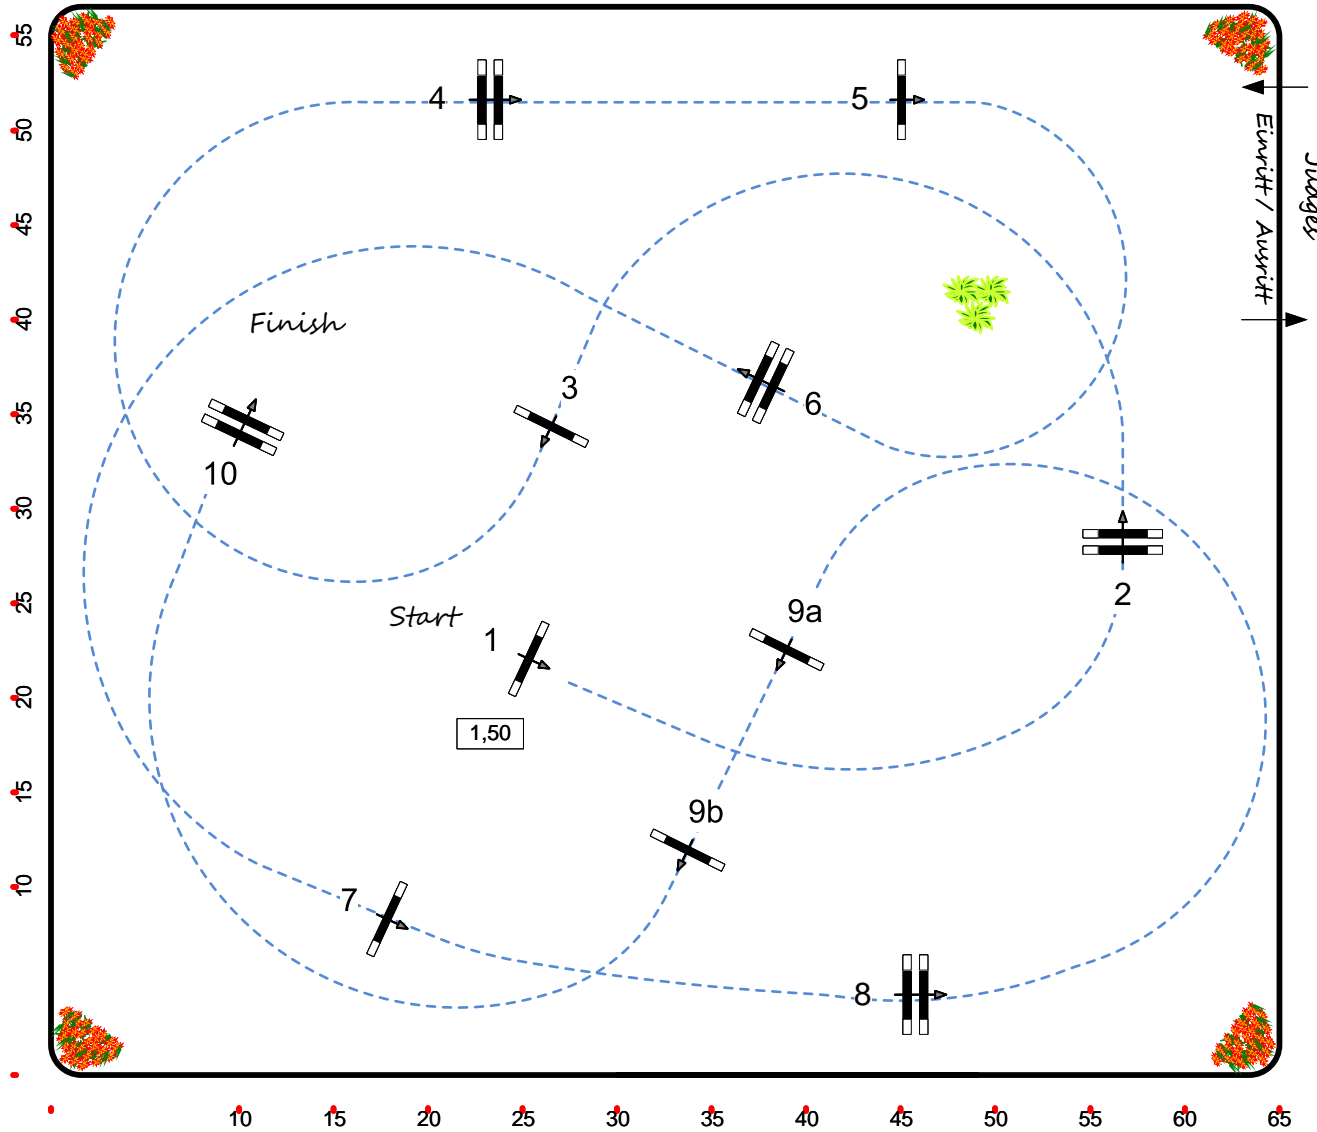

# CSI2\* / CSIYH1\* / CSIU25 / CSI AmA

## Donaueschingen Immenhöfe 2023

Course Designer:  
Phil Schmauder  
Sylvain Rossier  
& Team

25

**Class No.: 25**  
National Competition  
Competition against the clock

Table: A  
National RG: 501,A.1  
FEI RG / Art.  
Height: 1,05 m

Speed: 350 m/min

Length: 445 m  
Time allowed: 77 sec  
Time limit: 154 sec

Obstacles: 10  
Efforts: 11  
Penalty sec

1st Jump-off:

Length: 0 m  
Time allowed: 0 sec  
Time limit: 0 sec