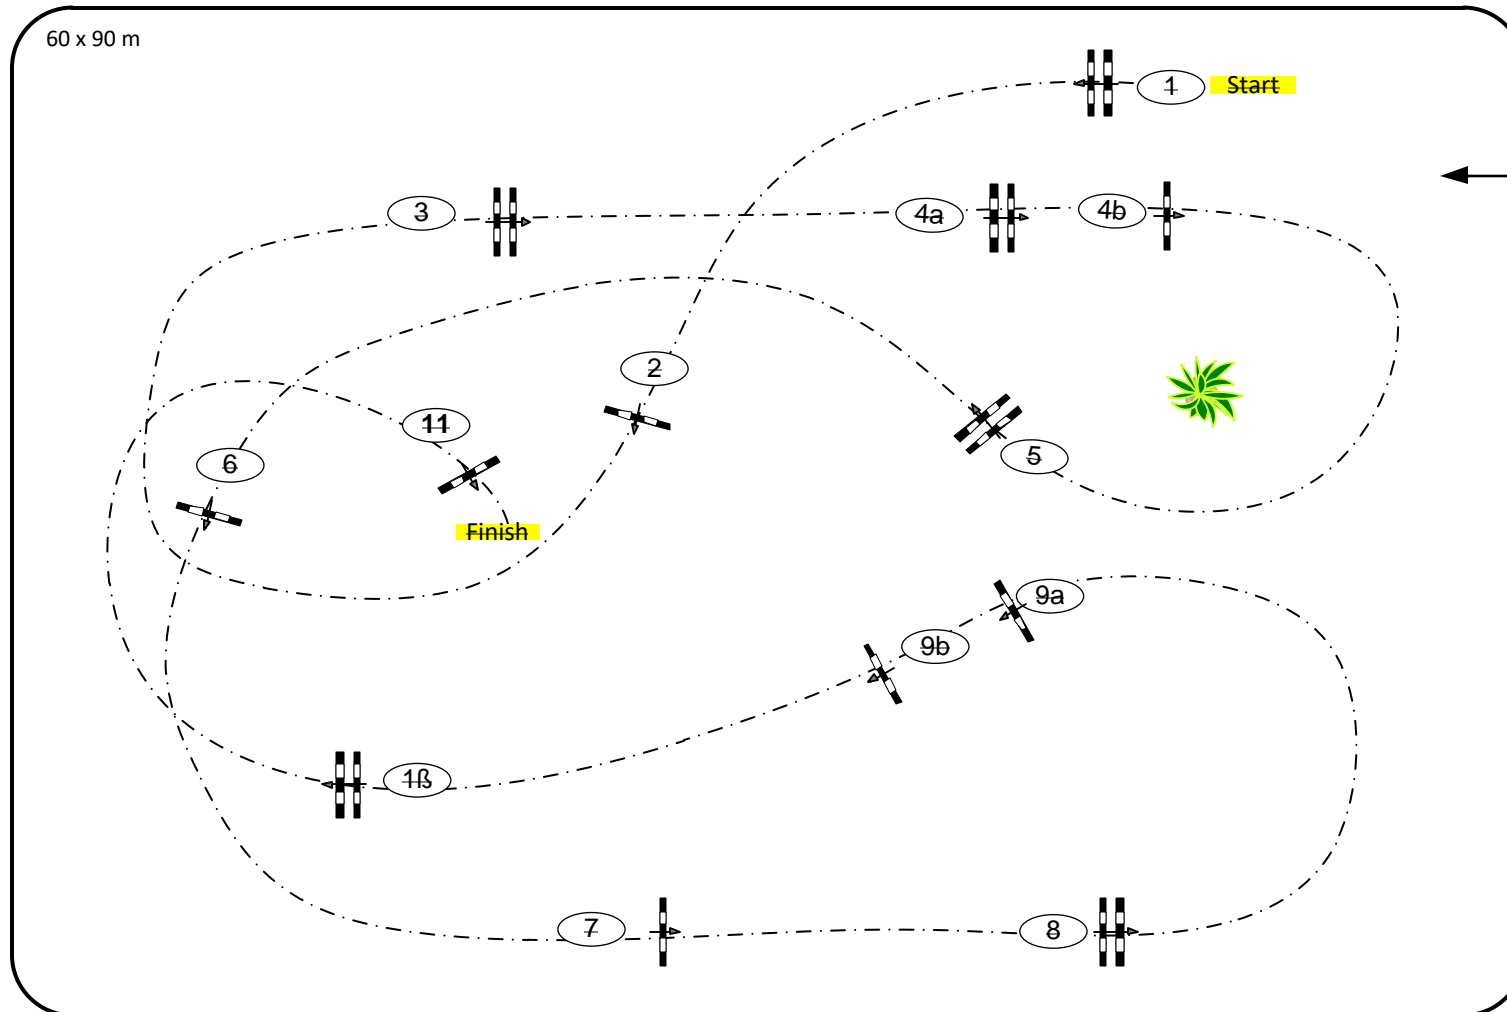

CSI Hof Waterkant (GER)

01 – 05 July 2023

Class No.: 1 Competition against the clock

Table: A
National RG:
FEI RG / Art. 238.2.1
Height: 1,40 m

Speed: 350 m/min
Length: 430 m
Time allowed: 74 sec
Time limit: 148 sec

Obstacles: 11
Efforts: 13

IsiGrade
Jumps by Rothenberger