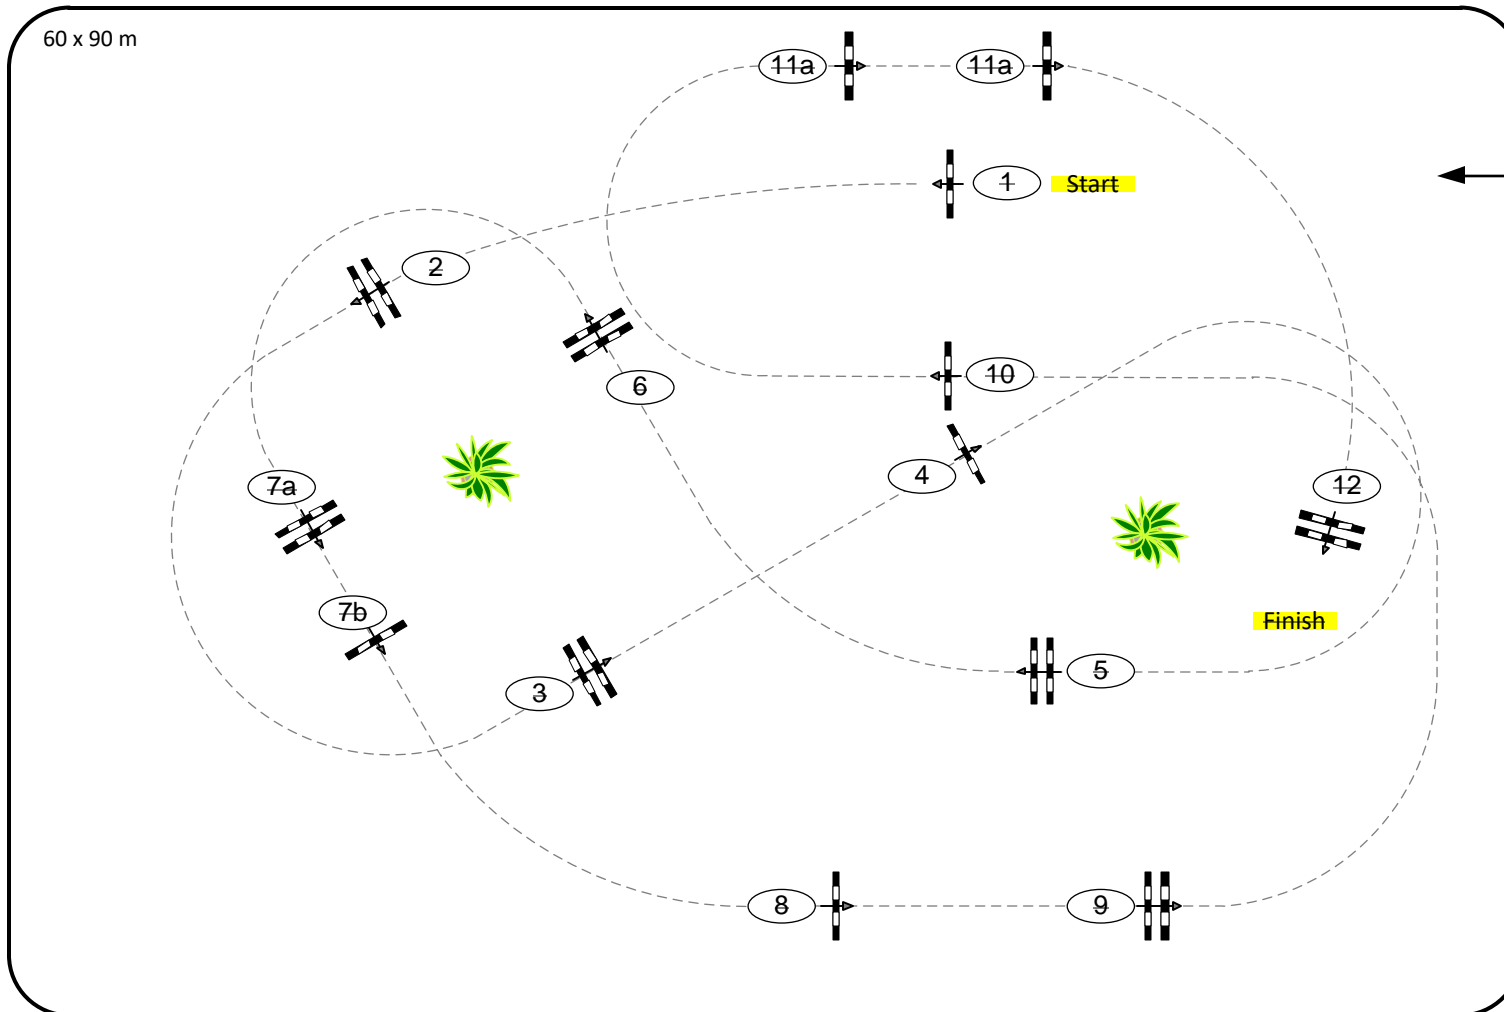

# CSI Hof Waterkant (GER)

01 – 05 July 2023

Class No.: 2 Prize of Oliva Nova Competition against the clock

Table: A  
National RG:  
FEI RG / Art. 238.2.1  
Height: 1,45 m

Speed: 375 m/min  
Length: 460 m  
Time allowed: 74 sec  
Time limit: 148 sec

Obstacles: 12  
Efforts: 14

**IsiGrade**  
Jumps by Rothenberger