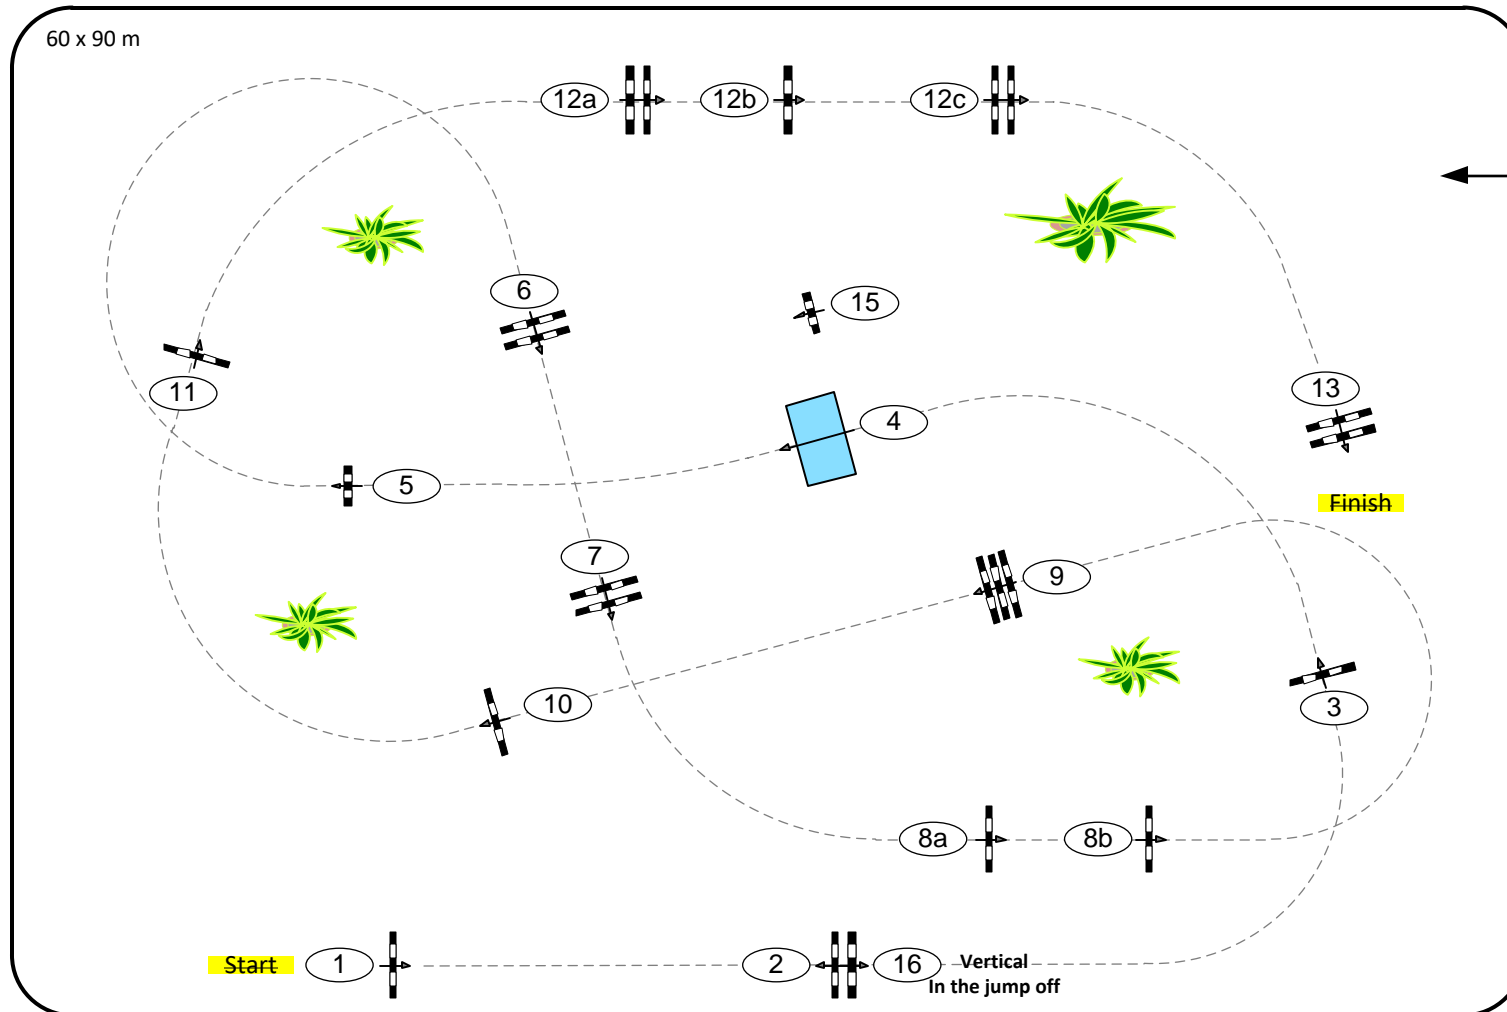

CSI Hof Waterkant (GER)

01 – 05 July 2023

Class No.: 5

CSI4* Grand Prix

Competition with one Jump-Off

Table: A
 National RG:
 FEI RG / Art. 238.2.2
 Height: 1,60 m

Speed: 400 m/min
 Length: 465 m
 Time allowed: 70 sec
 Time limit: 140 sec

Obstacles: 13
 Efforts: 16

1st Jump-off:

9-10-7-8b-15-12bc-13-16

Length: 350 m
 Time allowed: 53 sec
 Time limit: 106 sec

IsiGrade
 Jumps by Rothenberger