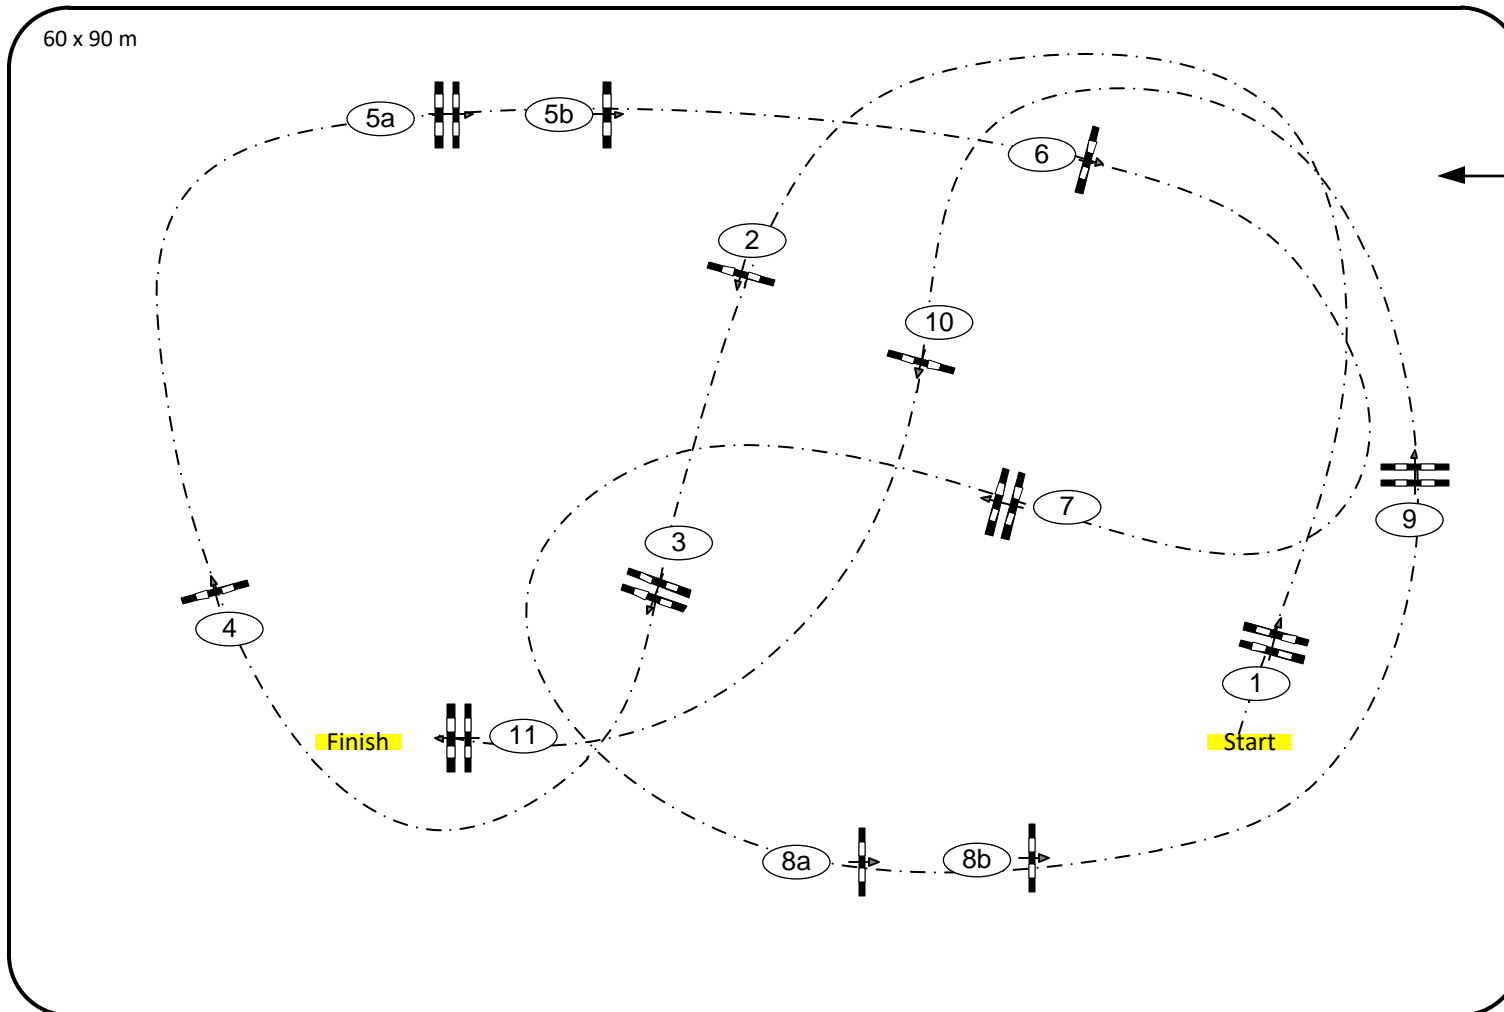

CSI Hof Waterkant (GER)

01 – 05 July 2023

Class No.: **08** Competition against the clock

Table:	A
National RG:	
FEI RG / Art.	238.2.1
Height:	1,35 m
Speed:	350 m/min
Length:	435 m
Time allowed:	75 sec
Time limit:	150 sec
Obstacles:	11
Efforts:	13