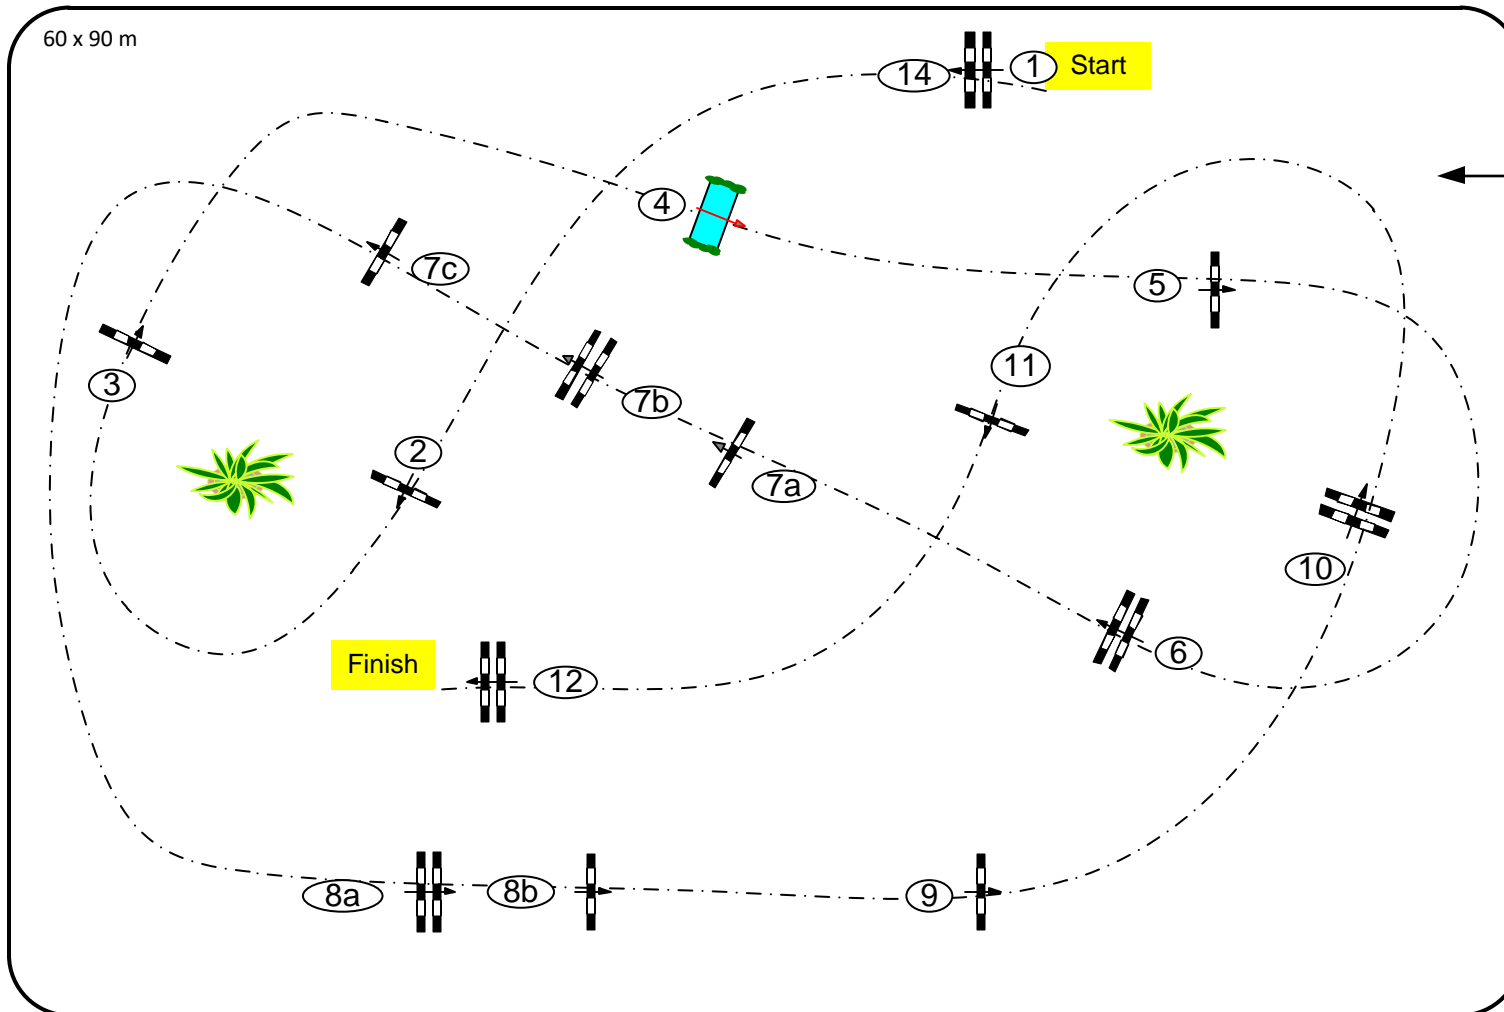

CSI Hof Waterkant (GER)

01 – 05 July 2023

Class No.: 15

Competition with one Jump-Off

Table: A
 National RG:
 FEI RG / Art. 238.2.2
 Height: 1,50 m

Speed: 375 m/min
 Length: 480 m
 Time allowed: 77 sec
 Time limit: 154 sec

Obstacles: 12
 Efforts: 14

1st Jump-off:

3,14,7a,7b,8b,10,11,12

Length: 320 m
 Time allowed: 52 sec
 Time limit: 104 sec

IsiGrade
 Jumps by Rothenberger