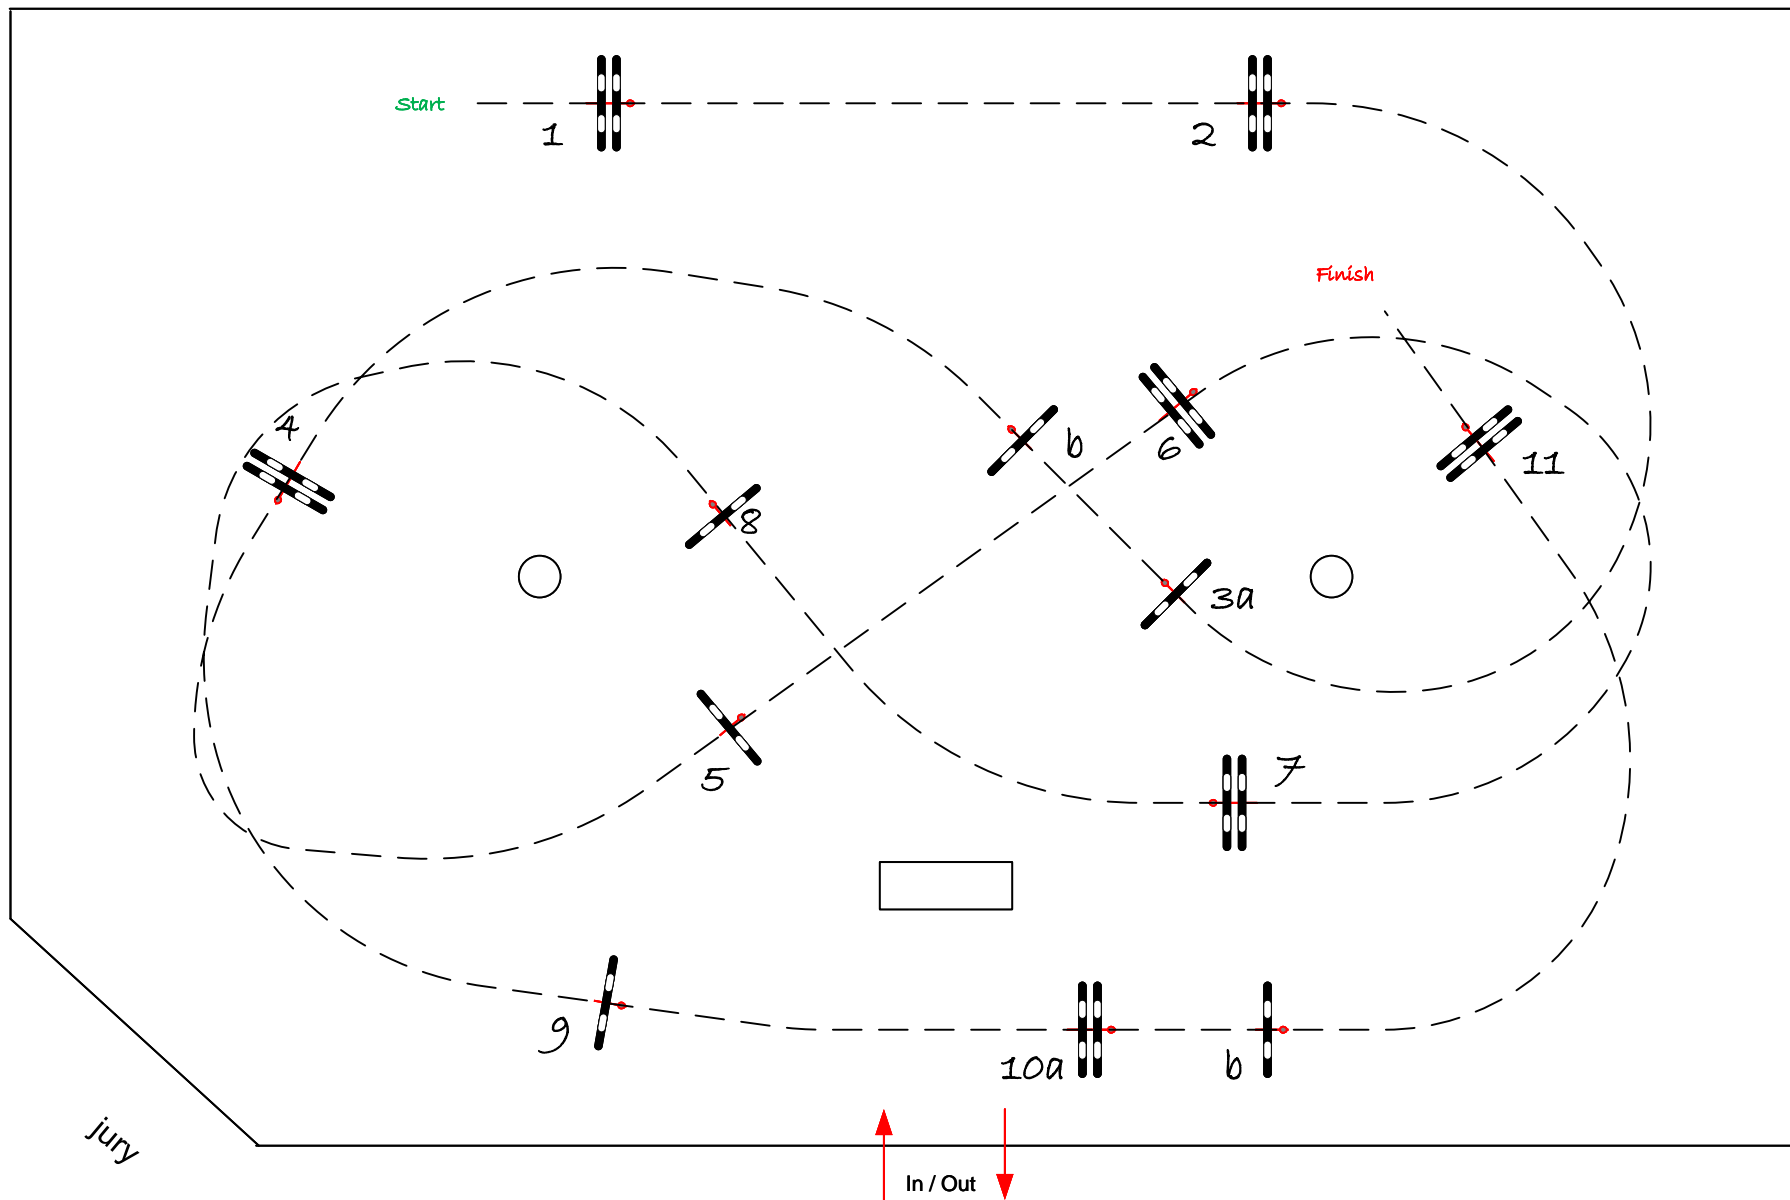

CSI** - CSI* - CSI YH*

Class No.: C

CSI YH 5 AND 6 YEARS

Class No.: D

CSI YH 7 AND 8 YEARS

Table: A

Speed: 350 m/min

National RG:

Length: 470 m

FEI RG / Art. 238.2.1

Time allowed: 81 sec

Height: 1.10- 1.20-1.30-1.35 m

Time limit: 162 sec

JORIS DE BRABANDER

Competition against the clock

vrijdag 29 september 2023

Competition against the clock

vrijdag 29 september 2023

Obstacles: 11

Efforts: 13

Penalty sec:

Closed combination:

TEN L SPOR THORSES

COURSE DESIGNER
VERBOVEN LUC
fei level 2
+32 476 46 40 70

Assistent
Bart Hendrix
Tom Dierickx