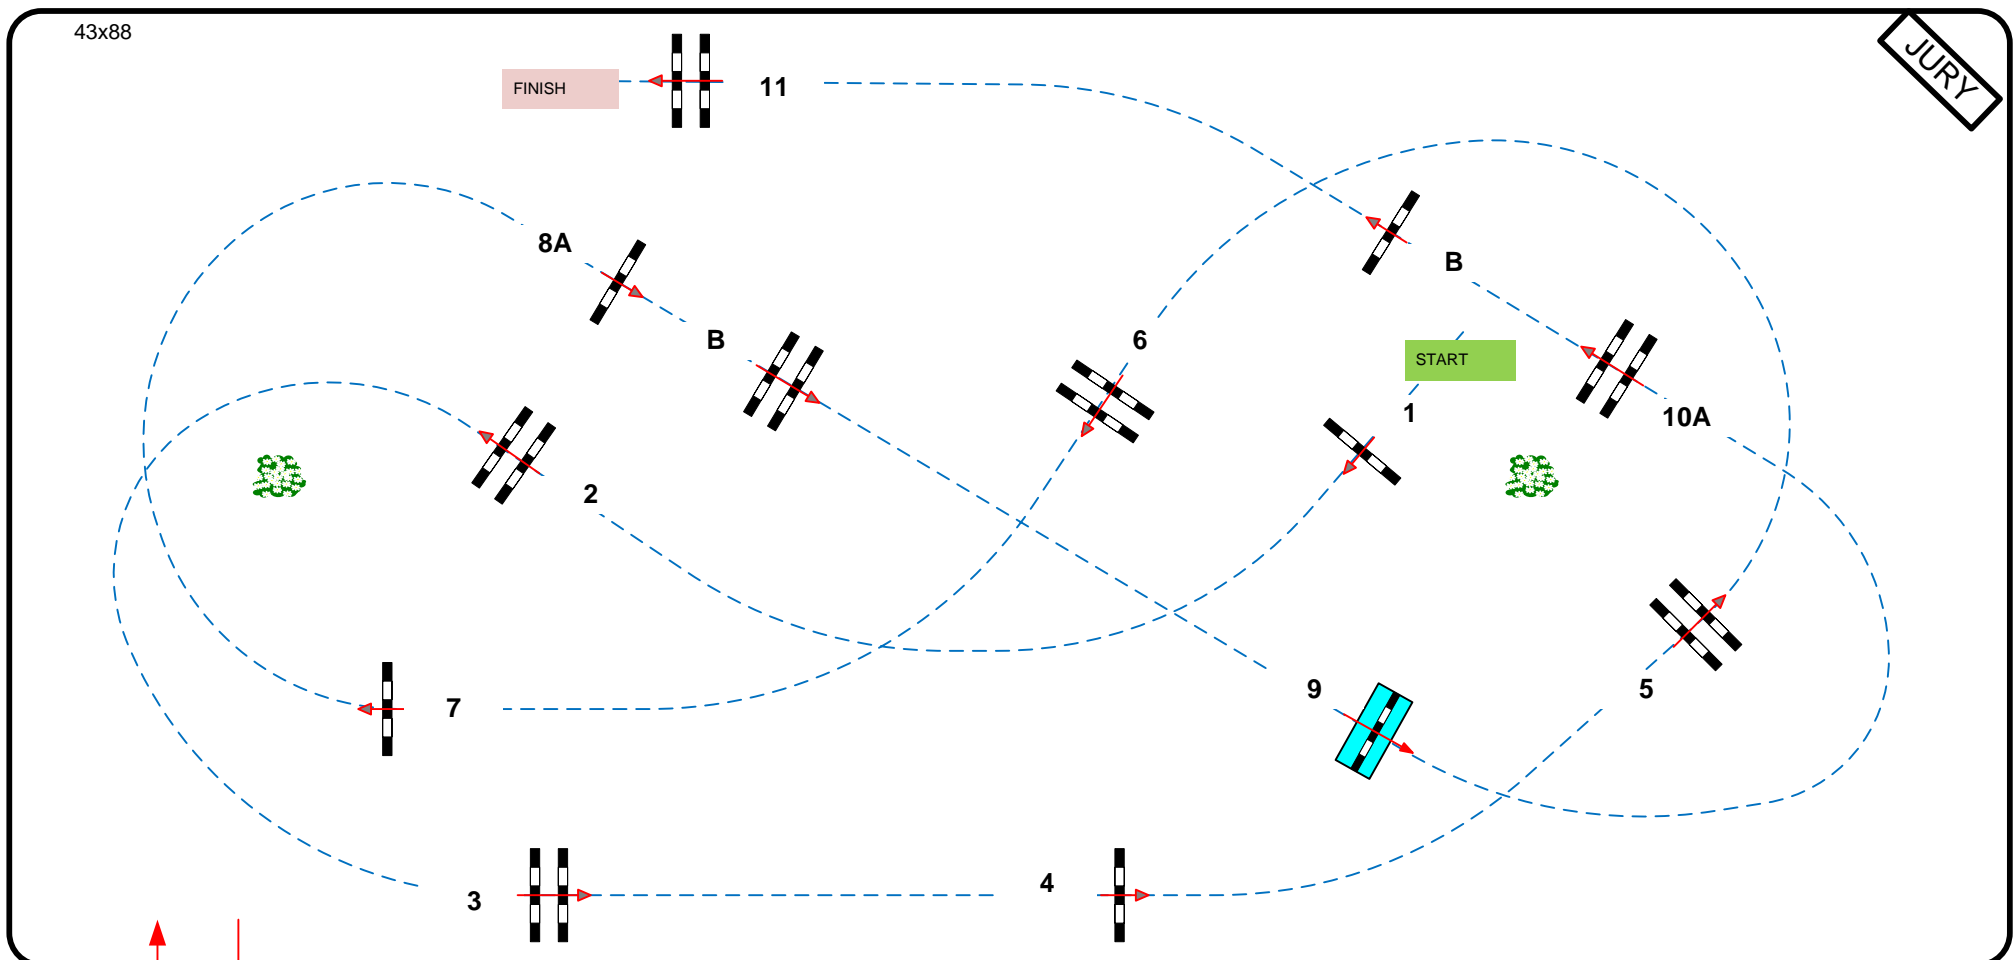

Class
C

CSI YH 5 - 6 yrs old

Competition against the clock

vrijdag 13 oktober 2023

Table: A
National RG:
FEI RG / Art. 238.2.1
Height: 1,10 - 1,20 m

Speed: 350 m/min
Length: 420 m
Time allowed: 72 sec
Time limit: 144 sec

Obstacles: 11
Efforts: 13

In / Out

Course Designer; Henk Linders Christian Mathijs Rens Wondergem