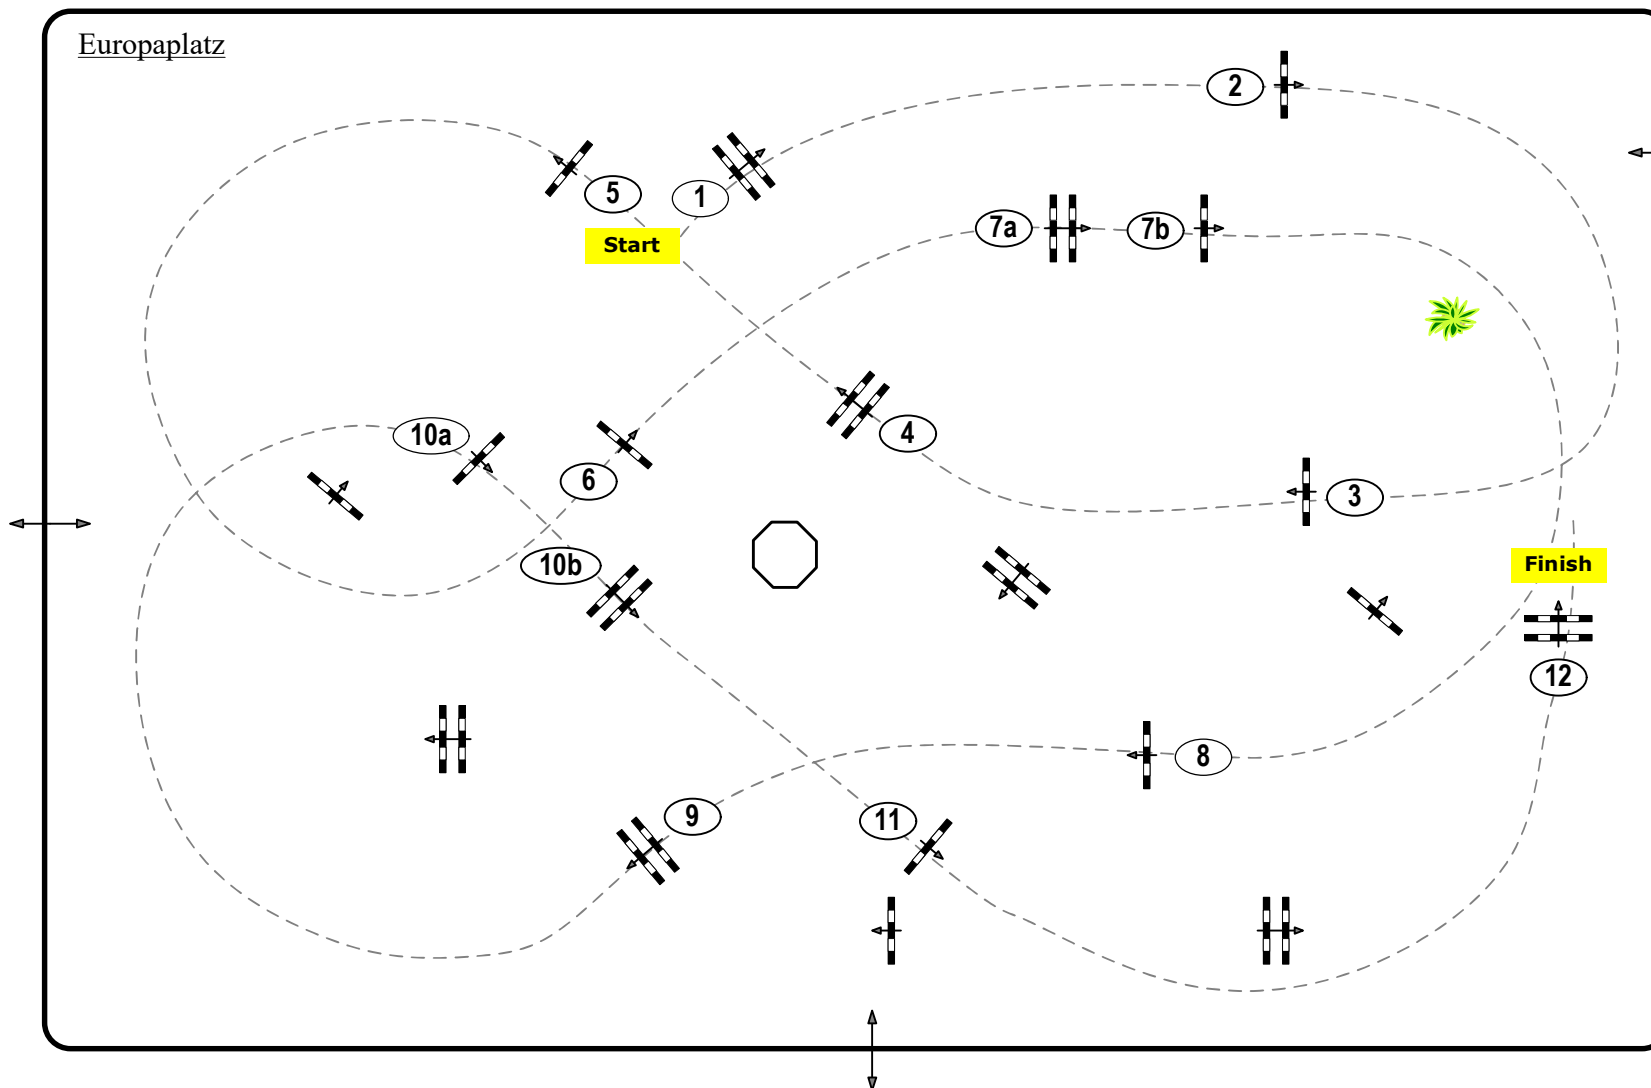

Speed: 350 m/min

Length: 460 m

Time allowed: 79 sec

Time limit: 158 sec

Obstacles: 12

Efforts: 14

IsiTrade
Jumps by Rothenberger

Parcours Design