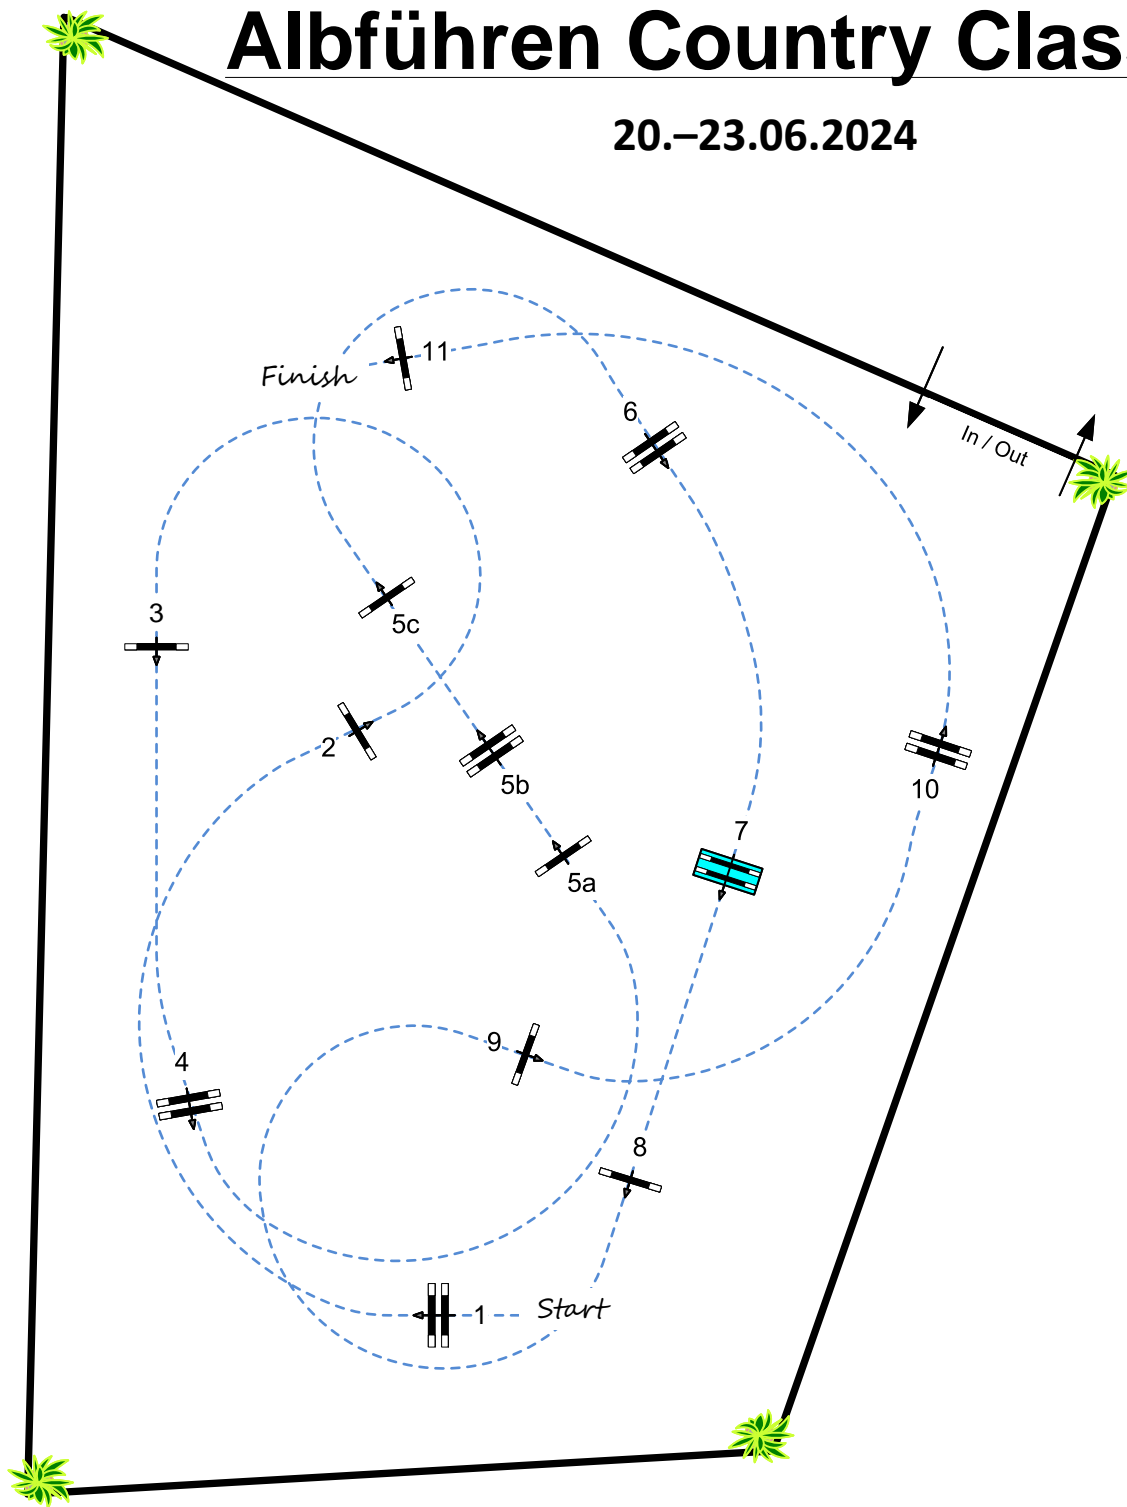

Albführen Country Classics 2024

20.–23.06.2024

Class No.: 04

CSI**

Competition against the clock

Samstag, 22. Juni 2024

Table: A

National RG:

FEI RG / Art. 238.2.1a

Height: 1,40 m

Speed: 350 m/min

Length: 440 m

Time allowed: 76 sec

Time limit: 152 sec

Obstacles: 11

Efforts: 13

Penalty sec

Closed combination:

1st Jump-off:

Length: 0 m

Time allowed: 0 sec

Time limit: 0 sec

Course Designer:
Phil Schmauder
Philipp Schwender