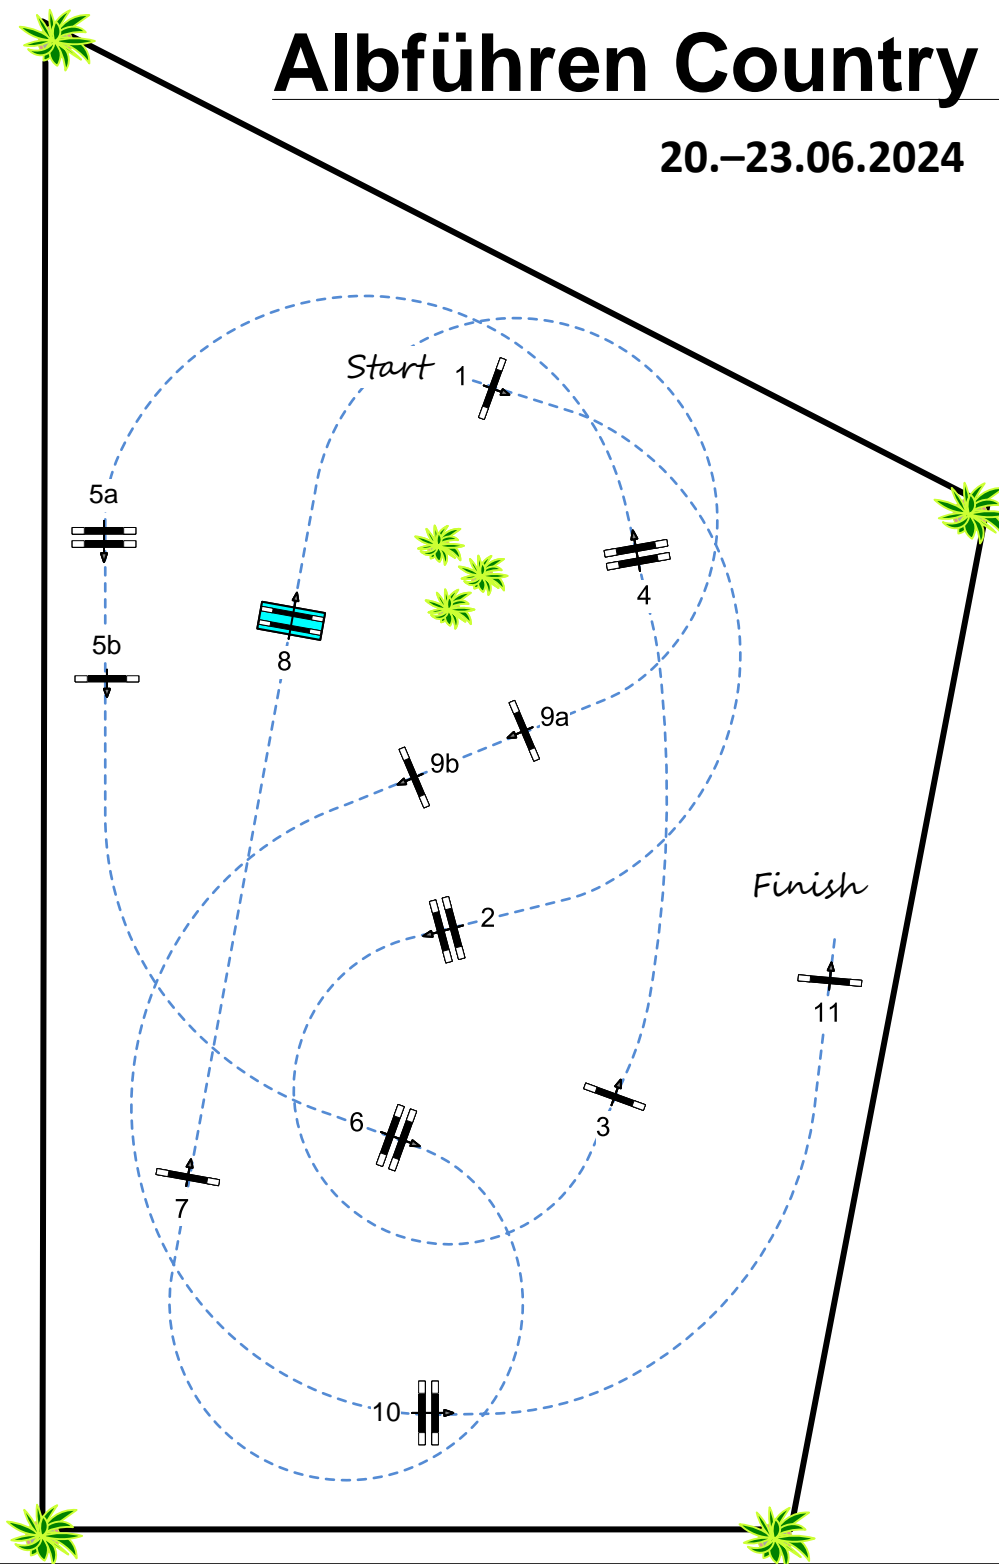

Albführen Country Classics 2024

20.–23.06.2024

Class No.: 8

Youngster Tour

Competition against the clock

Freitag, 21. Juni 2024

Table: A

National RG:

FEI RG / Art. 238.2.1a

Height: 1,30 / 1,35 m

Speed: 350 m/min

Length: 470 m

Time allowed: 81 sec

Time limit: 162 sec

Obstacles: 11

Efforts: 13

Penalty sec

Closed combination:

1st Jump-off:

Length: 0 m

Time allowed: 0 sec

Time limit: 0 sec

Course Designer:
Phil Schmauder
Philipp Schwender