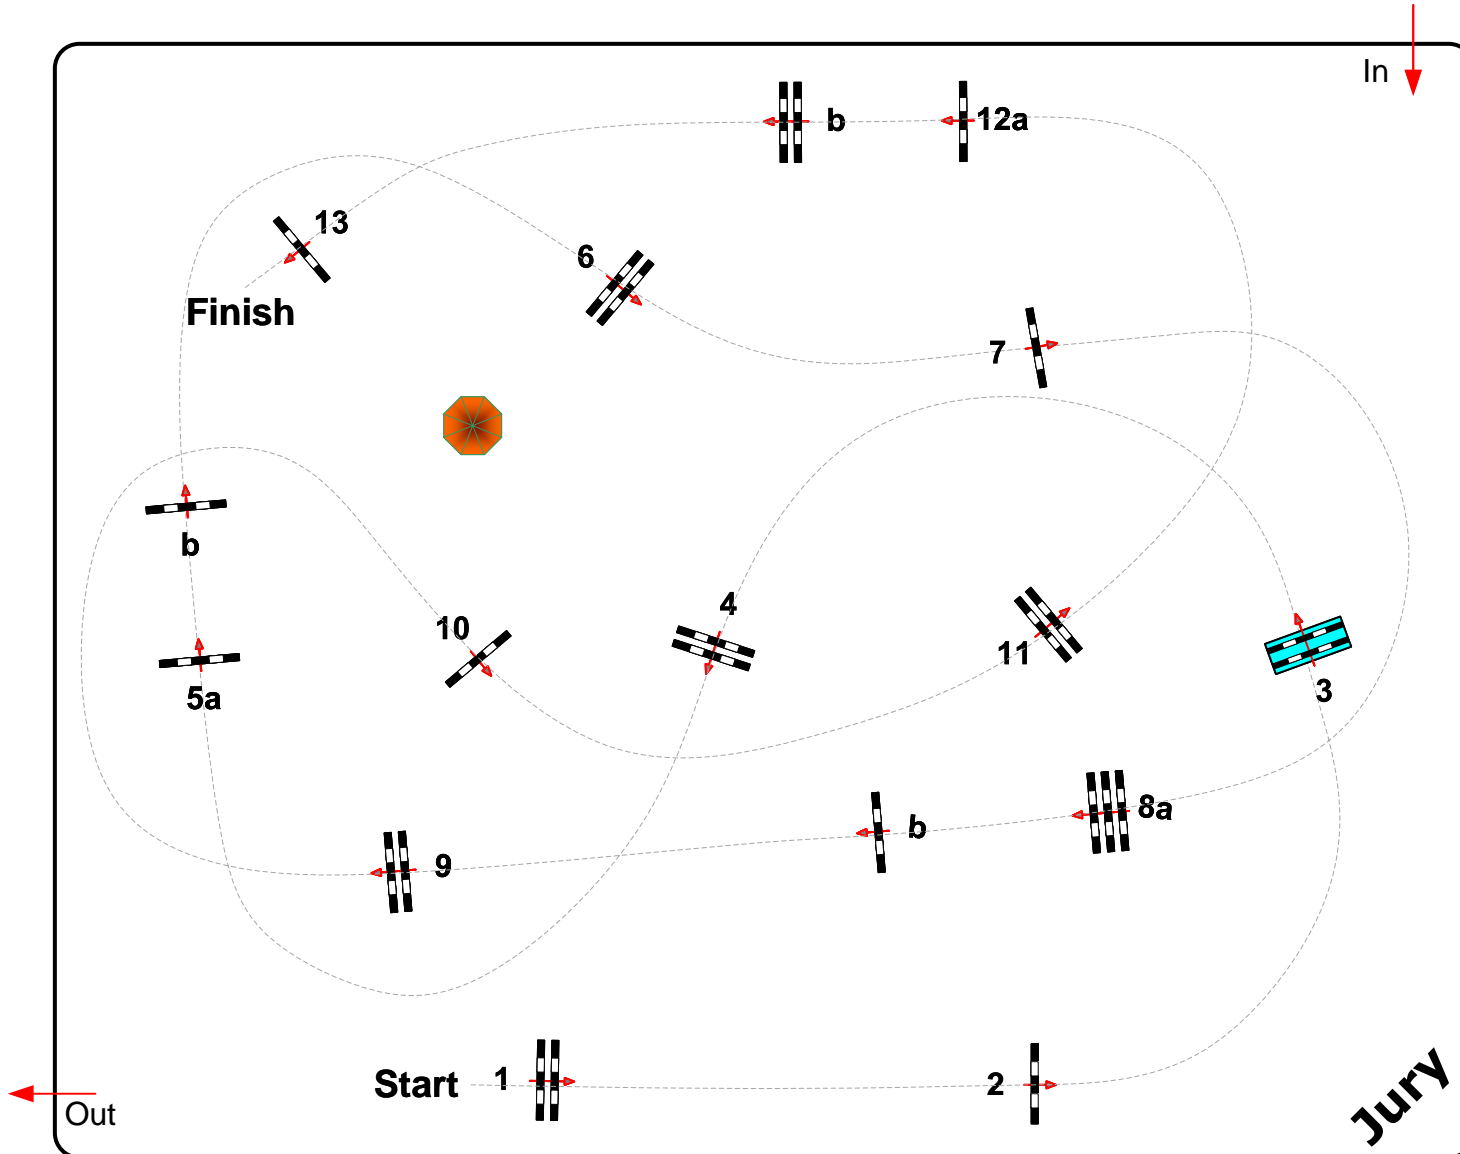

Class No.: 2

CSI **

Competition against the clock

Freitag, 6. September 2024

Table: A
National RG:
FEI RG / Art. 238.2.1
Height: 1,45 m

Speed: 375 m/min

Length: 465 m
Time allowed: 75 sec
Time limit: 150 sec

Obstacles: 13
Efforts: 16
Penalty sec
Closed combination:

2. Phase:

Length: 0 m
Time allowed: 0 sec
Time limit: 0 sec

Course Designer

Steffen Bühling GER
Johann Sailer GER