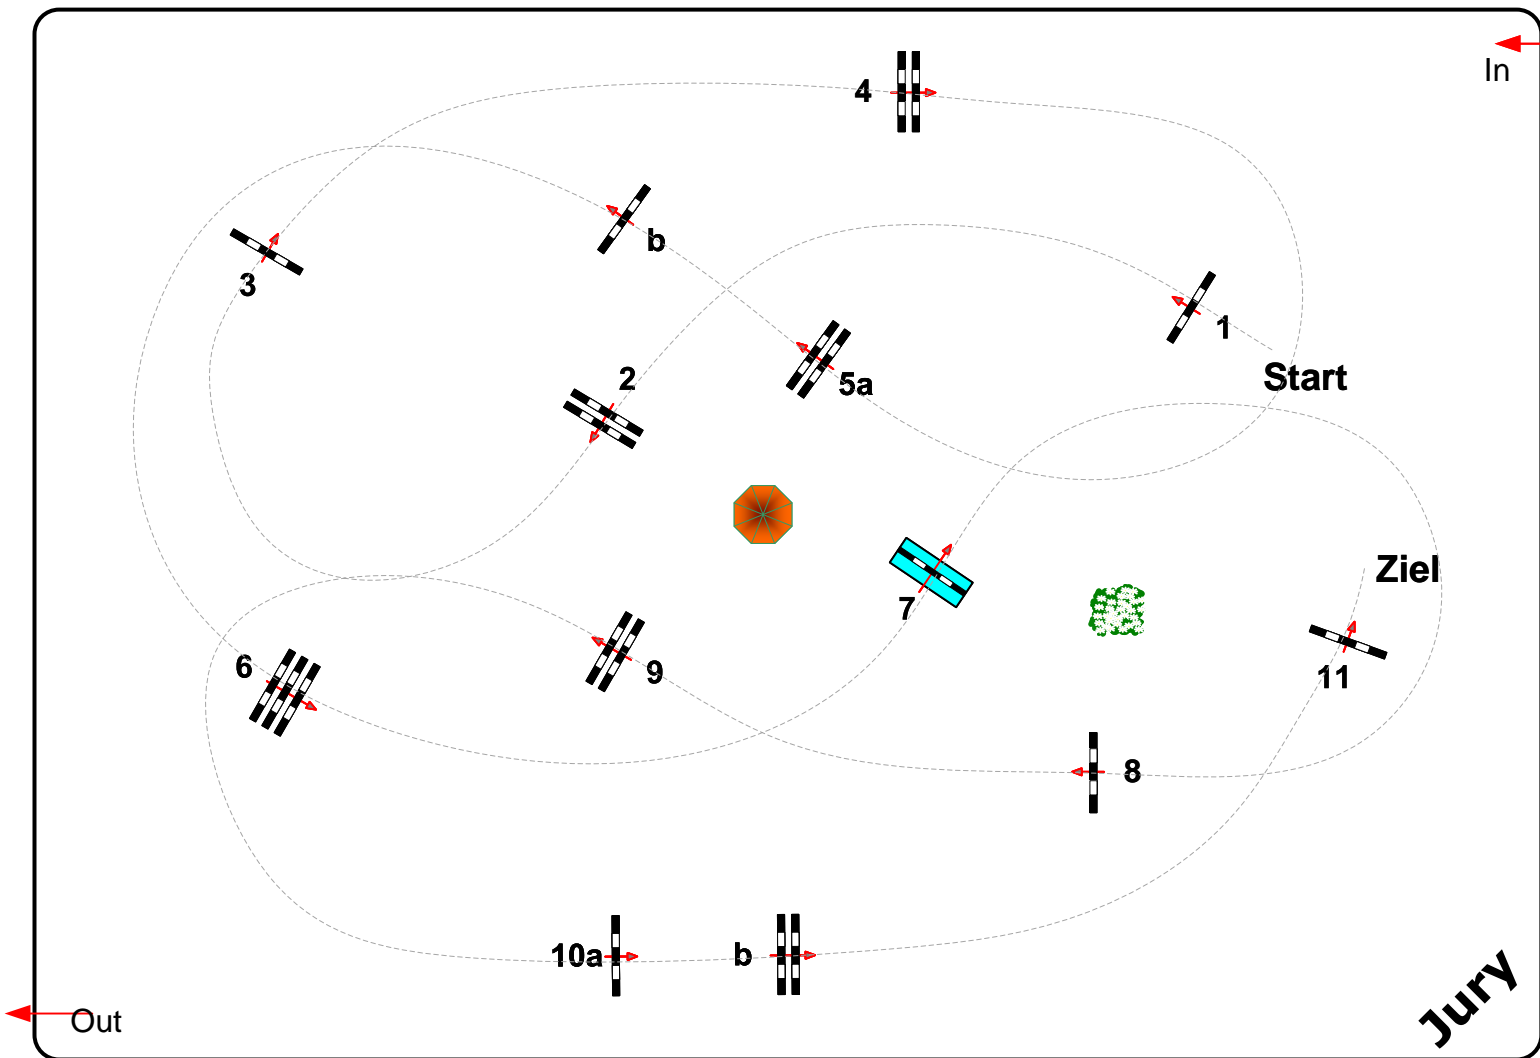

Class No.: 7

CSI **

Competition against the clock

Mittwoch, 28. August 2024

10 15 20 25 30 35 40 45 50 55 60 65 70 75 80 85

Table: A
National RG:
FEI RG / Art. 238.2.1
Height: 1,30 m

Speed: 350 m/min

Length: 450 m
Time allowed: 78 sec
Time limit: 156 sec

Obstacles: 11
Efforts: 13
Penalty sec
Closed combination:

2. Phase:

Length: 0 m
Time allowed: 0 sec
Time limit: 0 sec

Course Designer

Steffen Bühling GER
Johann Sailer GER

Jury