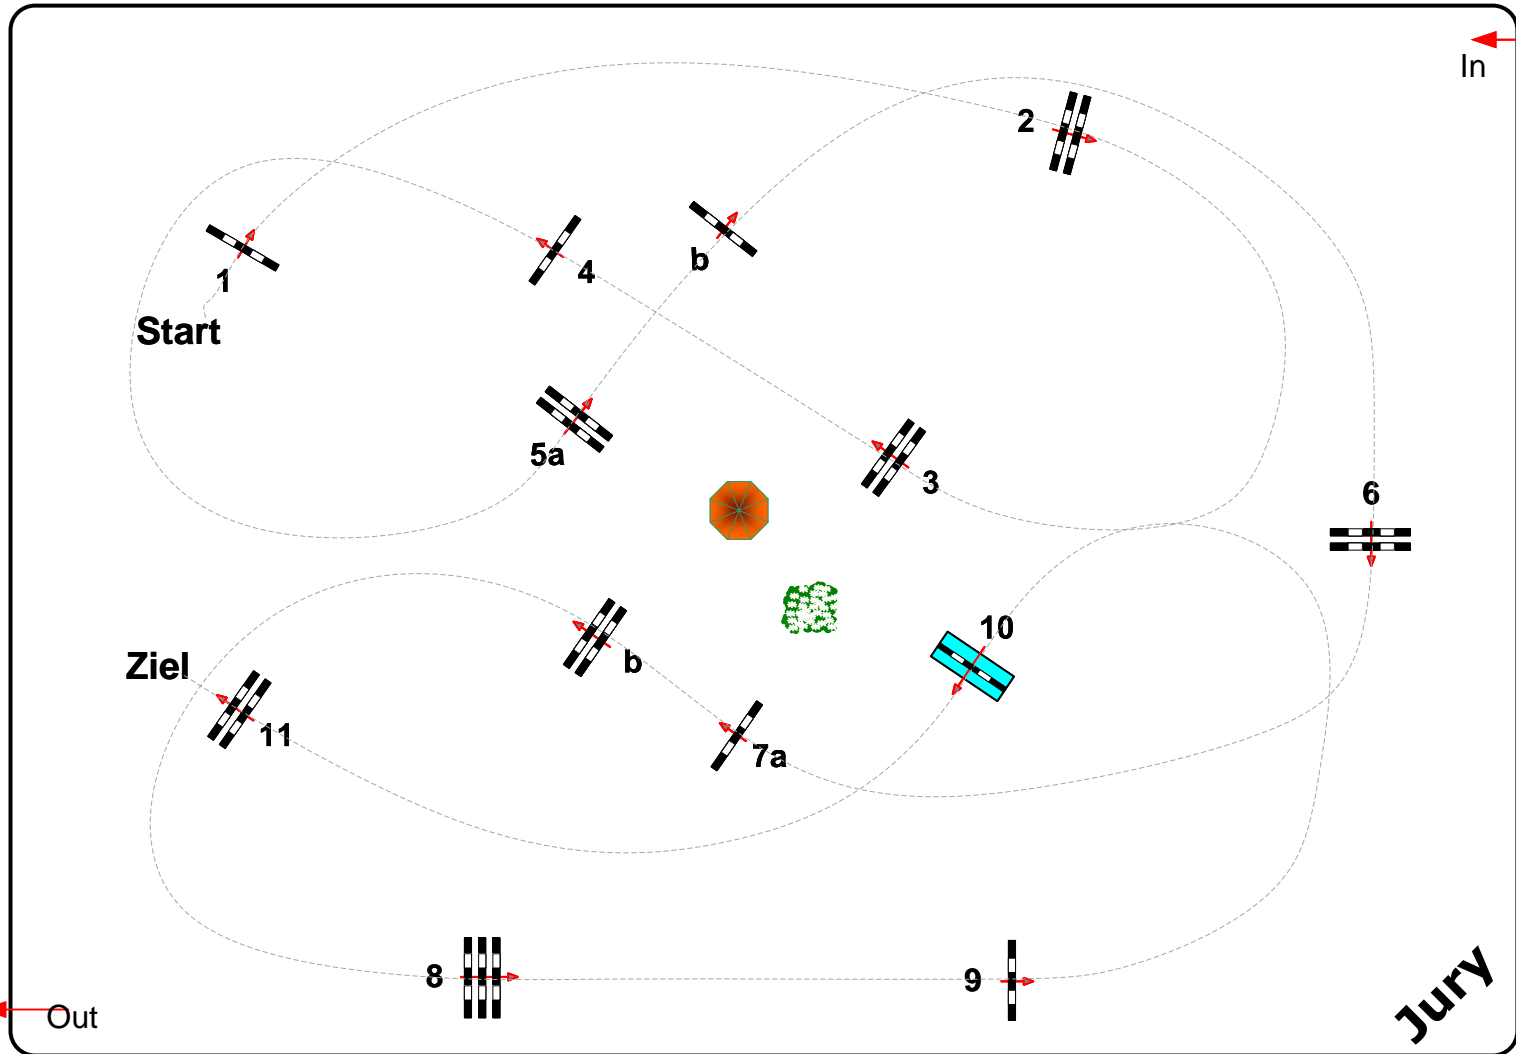

Class No.: 8

CSI YH

Competition against the clock

Donnerstag, 5. September 2024

10 15 20 25 30 35 40 45 50 55 60 65 70 75 80 85

Table: A
National RG:
FEI RG / Art. 238.2.1
Height: 1,25+1,30 m

Speed: 350 m/min

Length: 460 m
Time allowed: 79 sec
Time limit: 158 sec

Obstacles: 11
Efforts: 13
Penalty sec
Closed combination:

2. Phase:

Length: 0 m
Time allowed: 0 sec
Time limit: 0 sec

Course Designer

Steffen Bühling GER
Johann Sailer GER