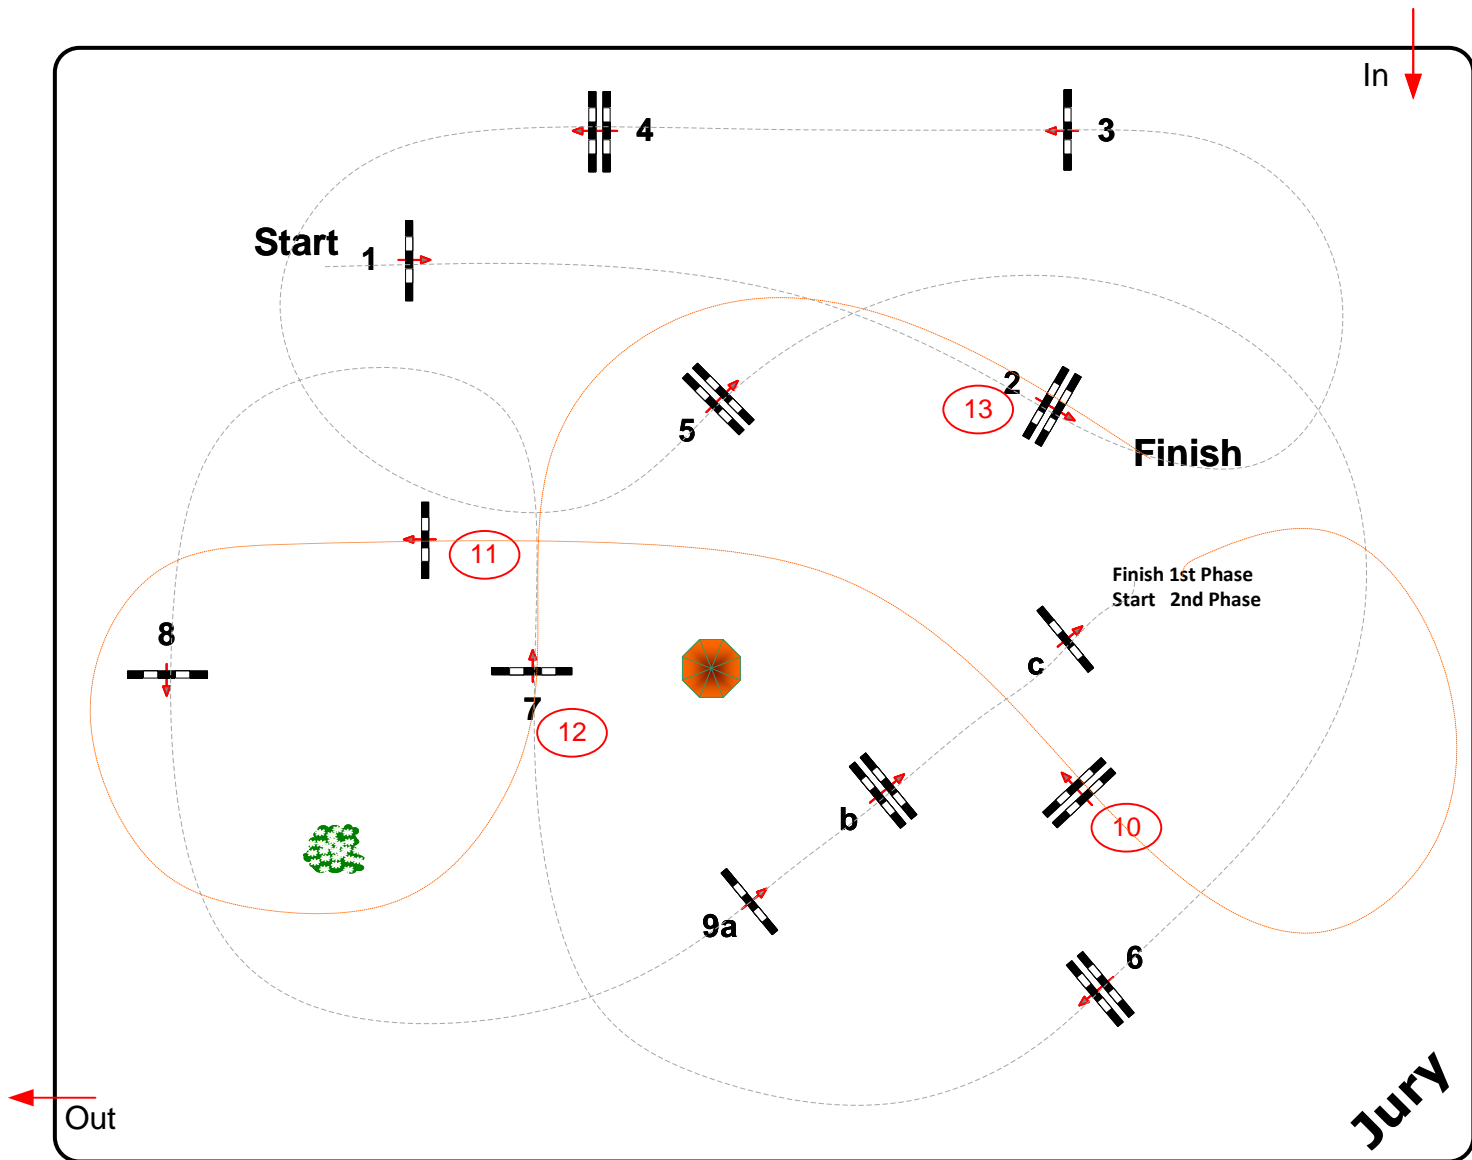

**16+22**

CSI2\*/ YH / CSI Am.  
Gut Ising 04.09 - 08.09.2024

**CHIEMSEE**  
**PFERDEFESTIVAL**  
LIFESTYLE • SPORT • KUNST • NATUR

Class No.: 16+22

Young Horses

Competition in two Phases

Sonntag, 8. September 2024

Table: A  
National RG:  
FEI RG / Art. 274.1.5.3  
Height: 1,15 + 1,40 m

Speed: 375 m/min

Length: 430 m  
Time allowed: 69 sec  
Time limit: 138 sec

Obstacles: 9  
Efforts: 11  
Penalty sec  
Closed combination:

2. Phase:  
10-13  
Length: 220 m  
Time allowed: 36 sec  
Time limit: 72 sec

**Course Designer**

**Steffen Bühling GER**  
**Johann Sailer GER**